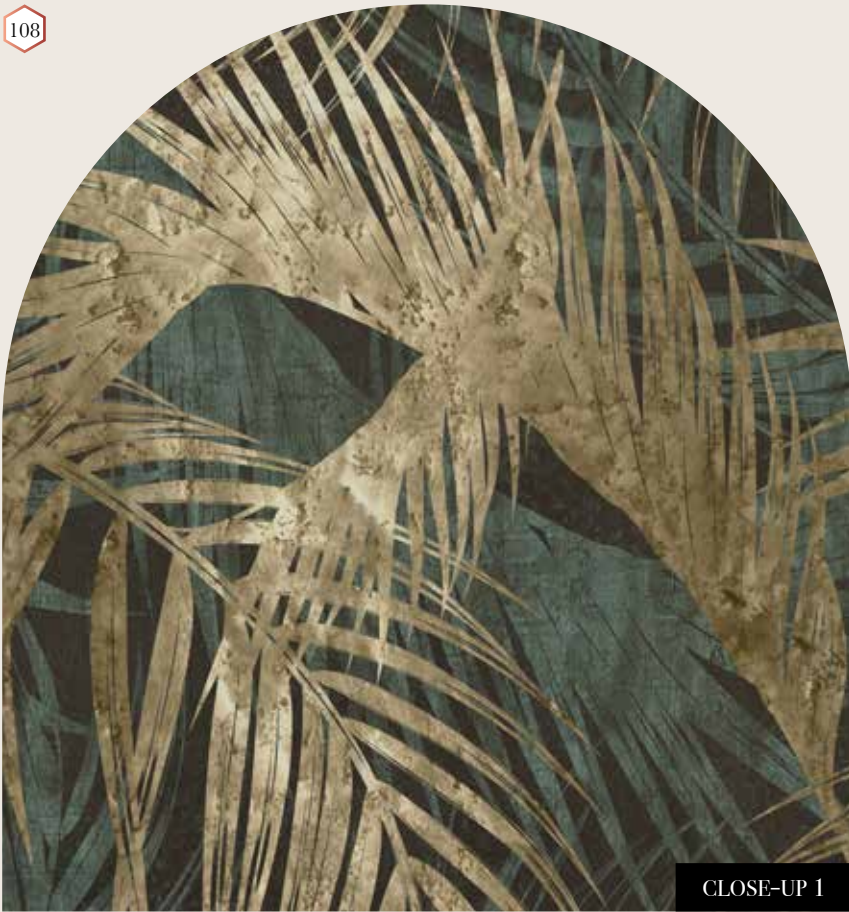

Muance portal

Login to our B2B webshop (portal.muance.eu) to order standard or custom sized murals
Don't have a login? Request access by filling out the form via portal.muance.eu/register.
(Only available for businesses)

Standard specifications:

Size: 500 cm x 270 cm
All murals are printed by default with 50 cm panel widths, but can also be ordered using 100 cm wide panels if desired.
(depending on material chosen below)

Print with your own sizes

This mural can be custom made to fit the dimensions of your wall.

Can be printed with these materials:

- Non-woven matt (50 cm panel) ☒
- Textured Vinyl (50 and 100 cm panels) ☒
- Textile (50 and 100 cm panels) ☒
- Metallic Gold (50 cm panel) ☒
- Metallic Copper (50 cm panel) ☐
- Metallic Silver (50 cm panel) ☐