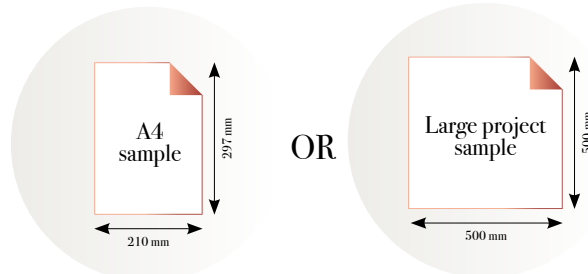

Request a sample

Request a wallpaper sample for a more accurate representation of colors, textures and image quality. It is also advisable if you want to see the wallpaper on a metallic material. Samples can also be ordered through our online portal (portal.muance.eu).