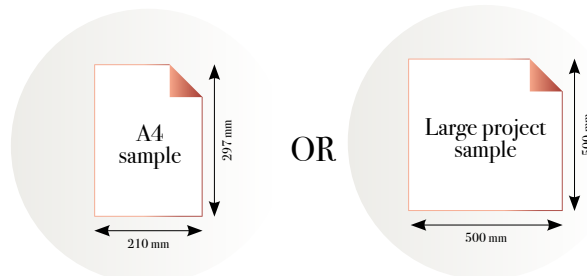

Request a sample

Request a wallpaper sample for a more accurate representation of colors, textures and image quality. It is also advisable if you want to see the wallpaper on a metallic material. Samples can also be ordered through our online portal (portal.muance.eu).