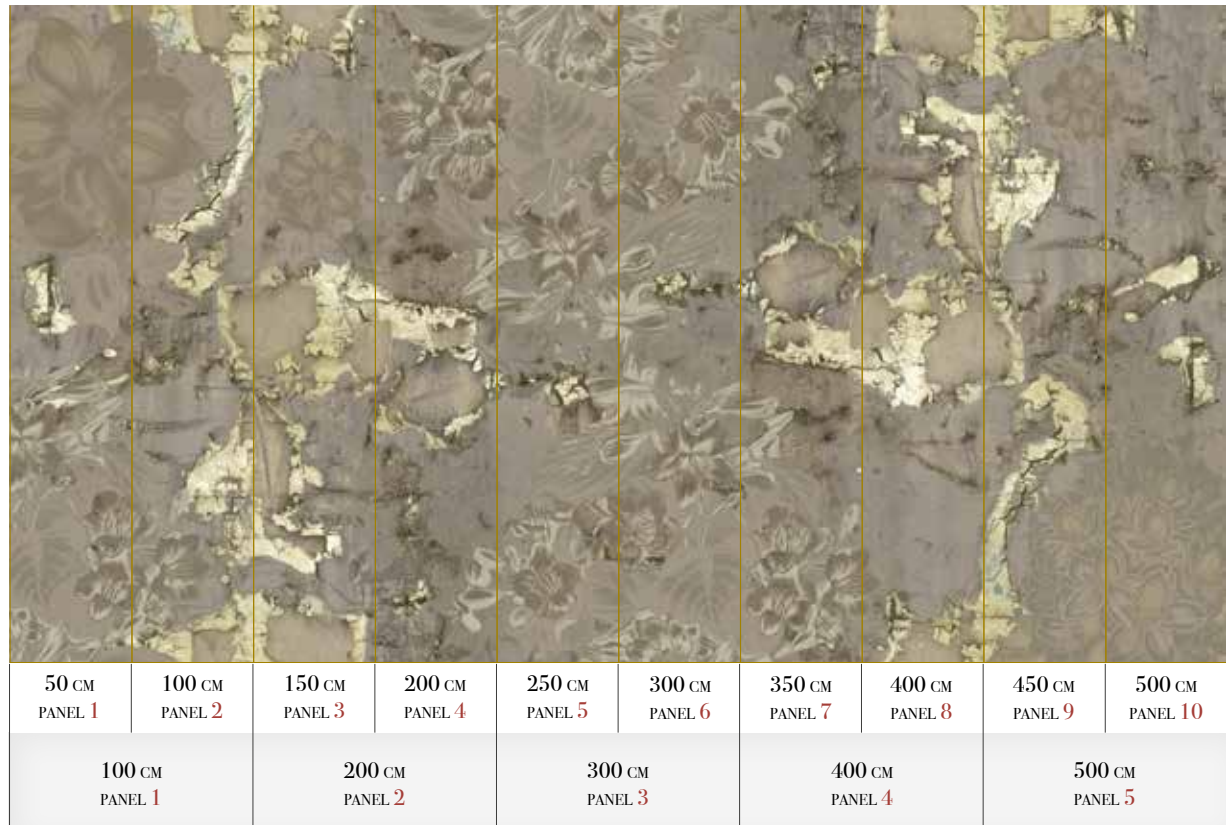

Symphony

Reference nr: MU15079