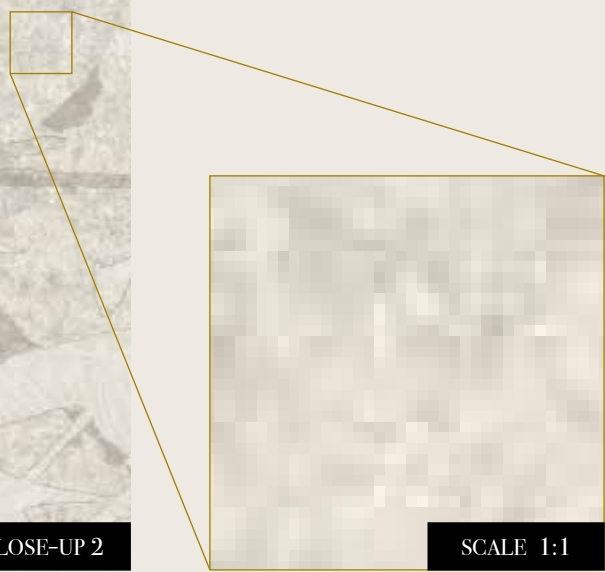

CLOSE-UP 2

SCALE 1:1