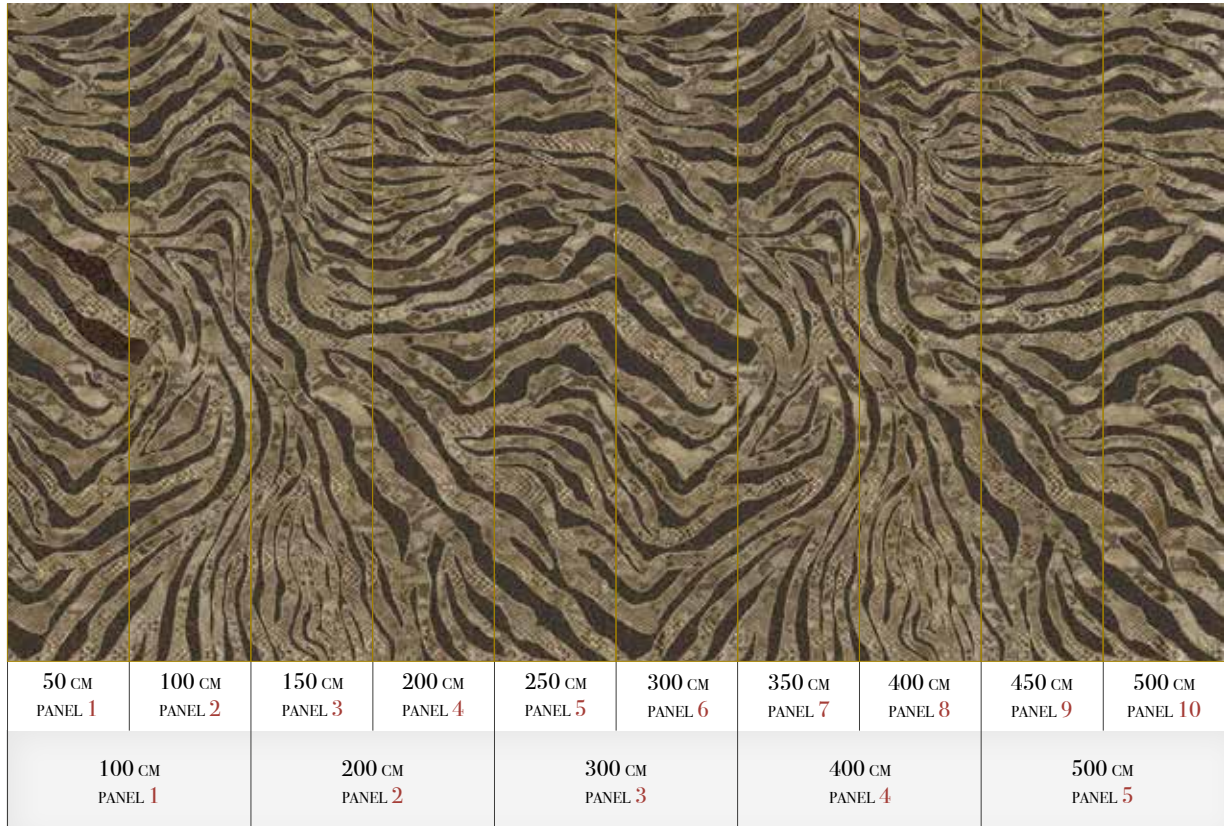

Whispers

Reference nr: MU15043