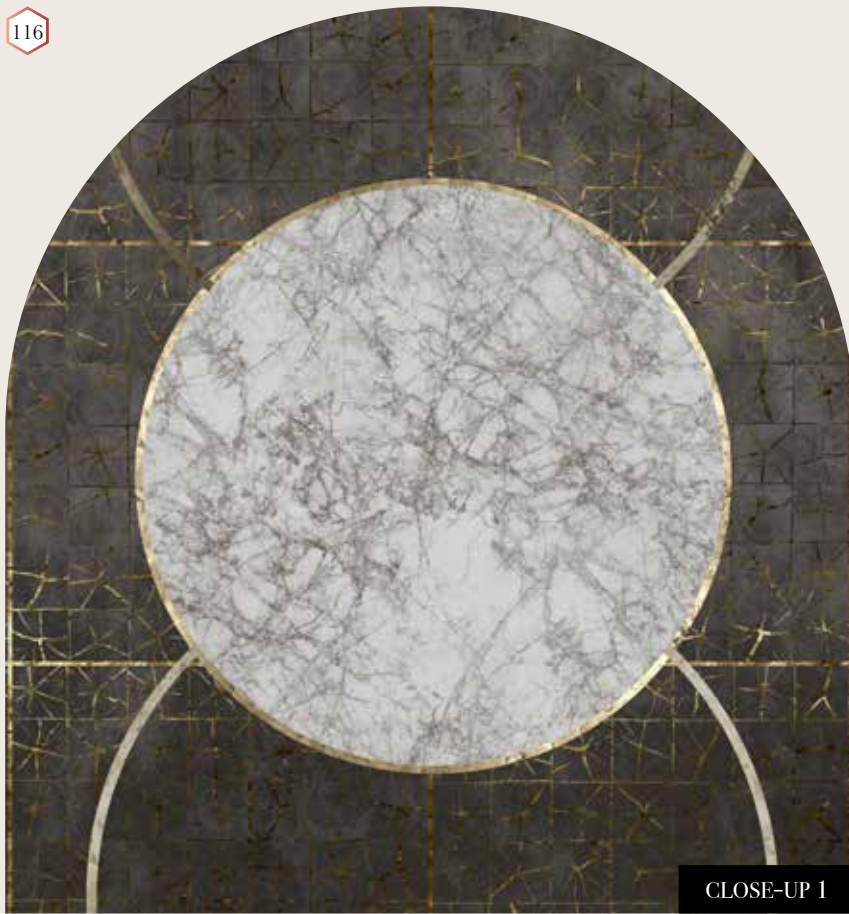

Muance portal

Login to our B2B webshop (portal.muance.eu) to order standard or custom sized murals
Don't have a login? Request access by filling out the form via portal.muance.eu/register.
(Only available for businesses)

Standard specifications:

Size: 500 cm x 270 cm

All murals are printed by default with 50 cm panel widths, but can also be ordered using 100 cm wide panels if desired.

(depending on material chosen below)

Print with your own sizes

This mural can be custom made to fit the dimensions of your wall.

Can be printed with these materials:

- Non-woven matt (50 cm panel) ☒
- Textured Vinyl (50 and 100 cm panels) ☒
- Textile (50 and 100 cm panels) ☒
- Metallic Gold (50 cm panel) ☒
- Metallic Copper (50 cm panel) ☐
- Metallic Silver (50 cm panel) ☐