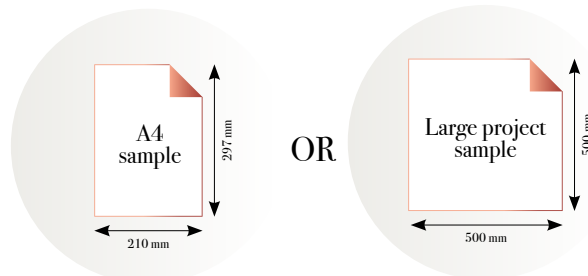

Request a sample

Request a wallpaper sample for a more accurate representation of colors, textures and image quality. It is also advisable if you want to see the wallpaper on a metallic material. Samples can also be ordered through our online portal (portal.muance.eu).