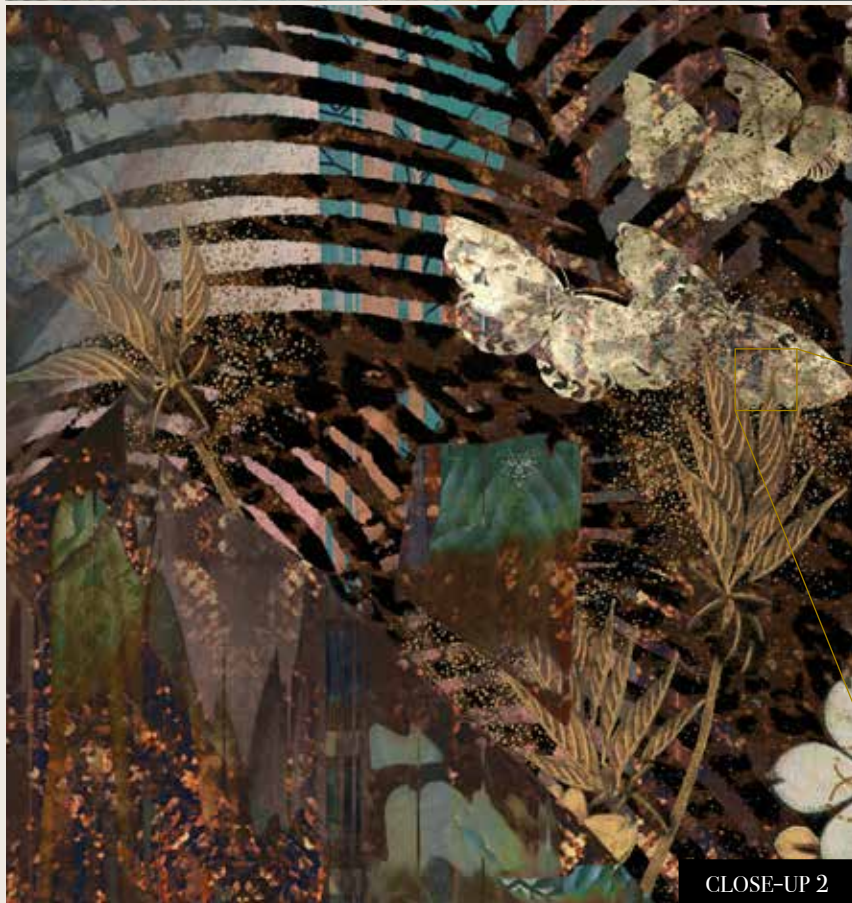

CLOSE-UP 2

Muance portal

Login to our B2B webshop (portal.muance.eu) to order standard or custom sized murals
Don't have a login? Request access by filling out the form via portal.muance.eu/register.
(Only available for businesses)

Standard specifications:

Size: 500 cm x 270 cm

All murals are printed by default with 50 cm panel widths, but can also be ordered using 100 cm wide panels if desired.

(depending on material chosen below)

Print with your own sizes

This mural can be custom made to fit the dimensions of your wall.

Can be printed with these materials:

- Non-woven matt (50 cm panel) ☒
- Textured Vinyl (50 and 100 cm panels) ☒
- Textile (50 and 100 cm panels) ☒
- Metallic Gold (50 cm panel) ☐
- Metallic Copper (50 cm panel) ☐
- Metallic Silver (50 cm panel) ☐