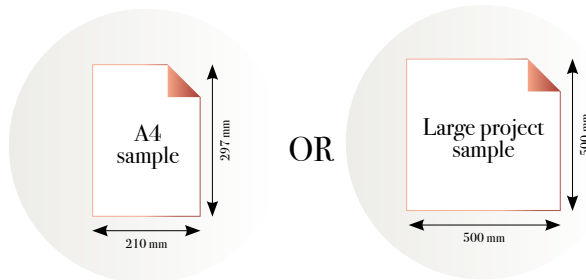

Chroma Chronicle

Reference nr: MU15055

50 CM PANEL 1	100 CM PANEL 2	150 CM PANEL 3	200 CM PANEL 4	250 CM PANEL 5	300 CM PANEL 6	350 CM PANEL 7	400 CM PANEL 8	450 CM PANEL 9	500 CM PANEL 10
100 CM PANEL 1		200 CM PANEL 2		300 CM PANEL 3		400 CM PANEL 4		500 CM PANEL 5	

270 cm height

Request a sample

Request a wallpaper sample for a more accurate representation of colors, textures and image quality. It is also advisable if you want to see the wallpaper on a metallic material. Samples can also be ordered through our online portal (portal.muance.eu).