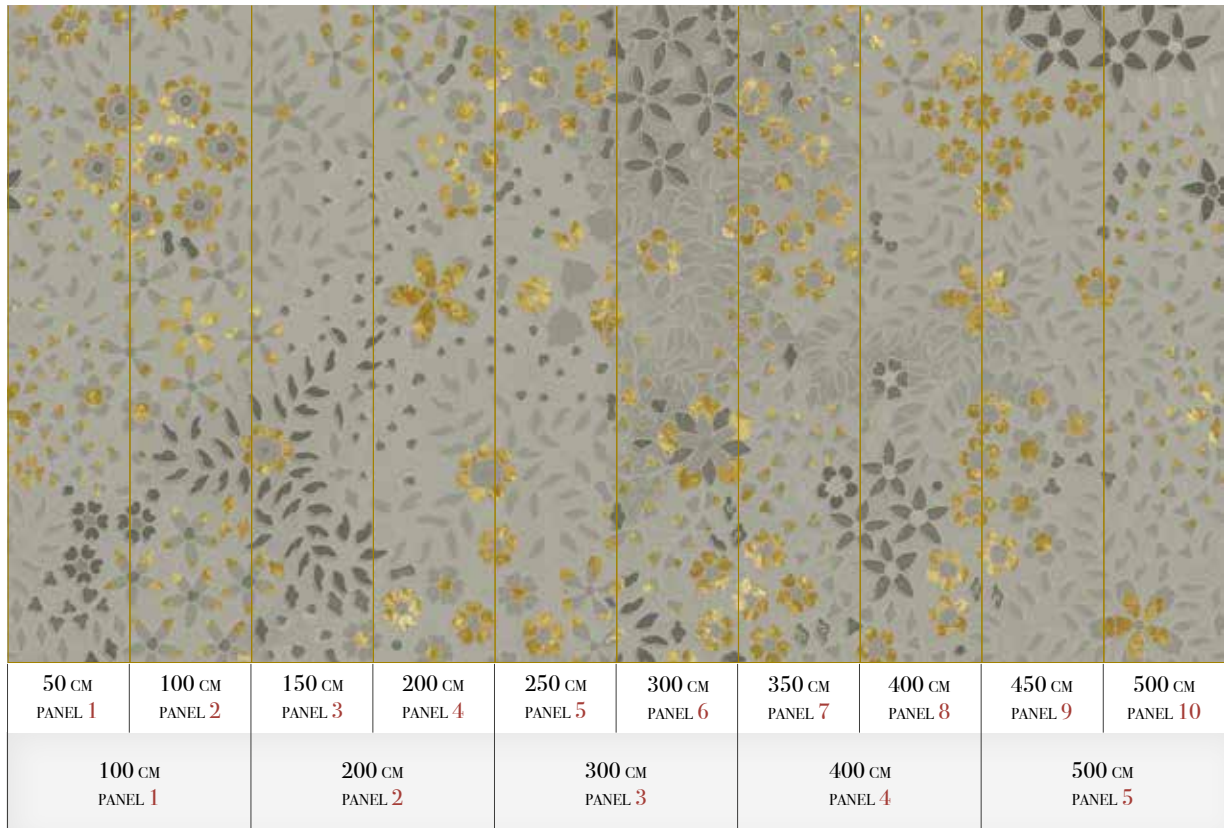

Kaleido

Reference nr: MU15091