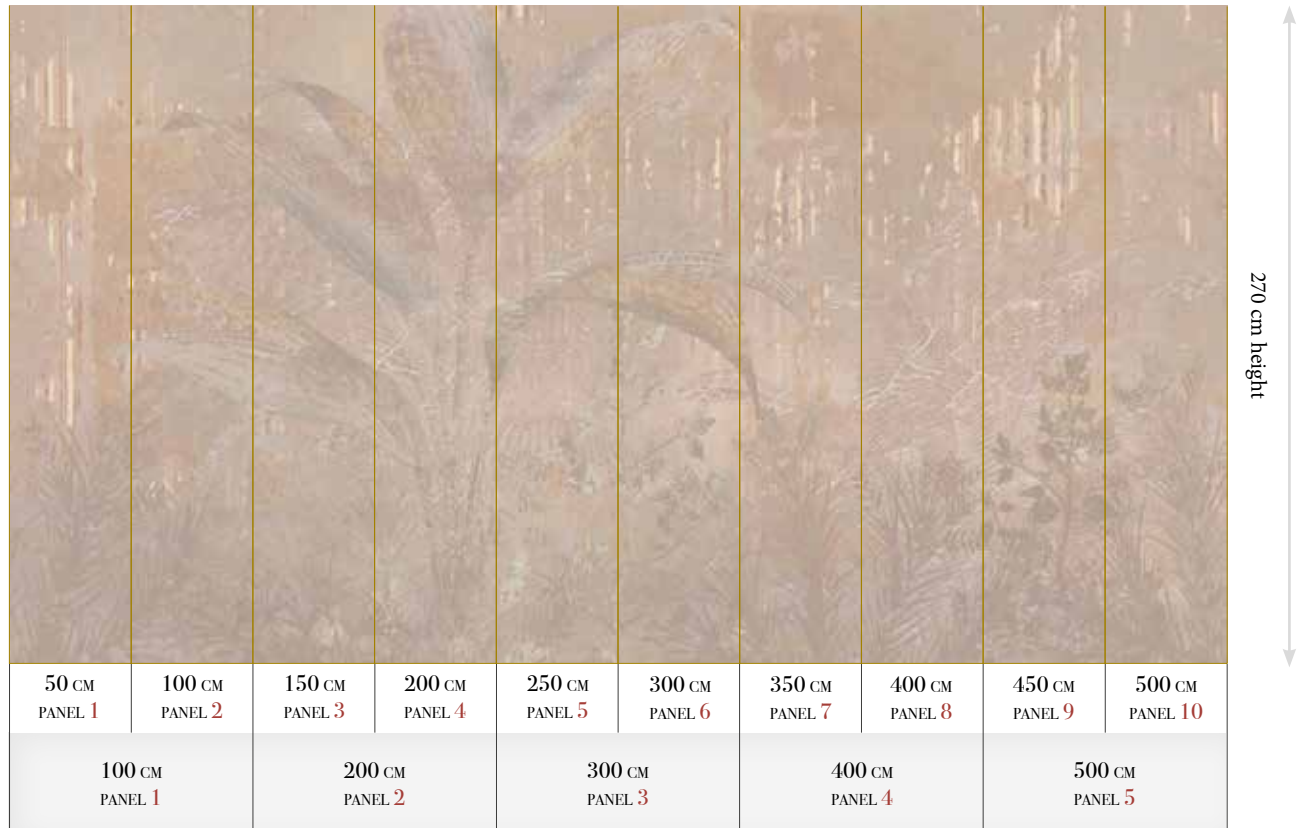

Escape

Reference nr: MU15013

Request a sample

Request a wallpaper sample for a more accurate representation of colors, textures and image quality. It is also advisable if you want to see the wallpaper on a metallic material. Samples can also be ordered through our online portal (portal.muance.eu).