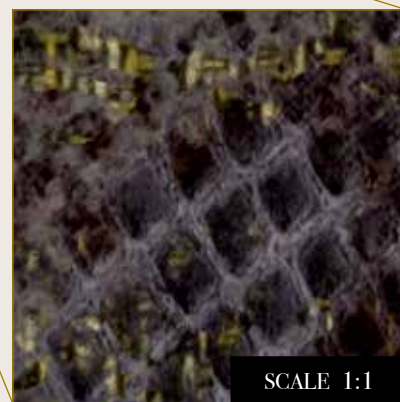

Muance portal

Login to our B2B webshop (portal.muance.eu) to order standard or custom sized murals
Don't have a login? Request access by filling out the form via portal.muance.eu/register.
(Only available for businesses)

Standard specifications:

Size: 500 cm x 270 cm

All murals are printed by default with 50 cm panel widths, but can also be ordered using 100 cm wide panels if desired.

(depending on material chosen below)

Print with your own sizes

This mural can be custom made to fit the dimensions of your wall.

Can be printed with these materials:

- Non-woven matt (50 cm panel) ☒
- Textured Vinyl (50 and 100 cm panels) ☒
- Textile (50 and 100 cm panels) ☒
- Metallic Gold (50 cm panel) ☒
- Metallic Copper (50 cm panel) ☐
- Metallic Silver (50 cm panel) ☐

SCALE 1:1