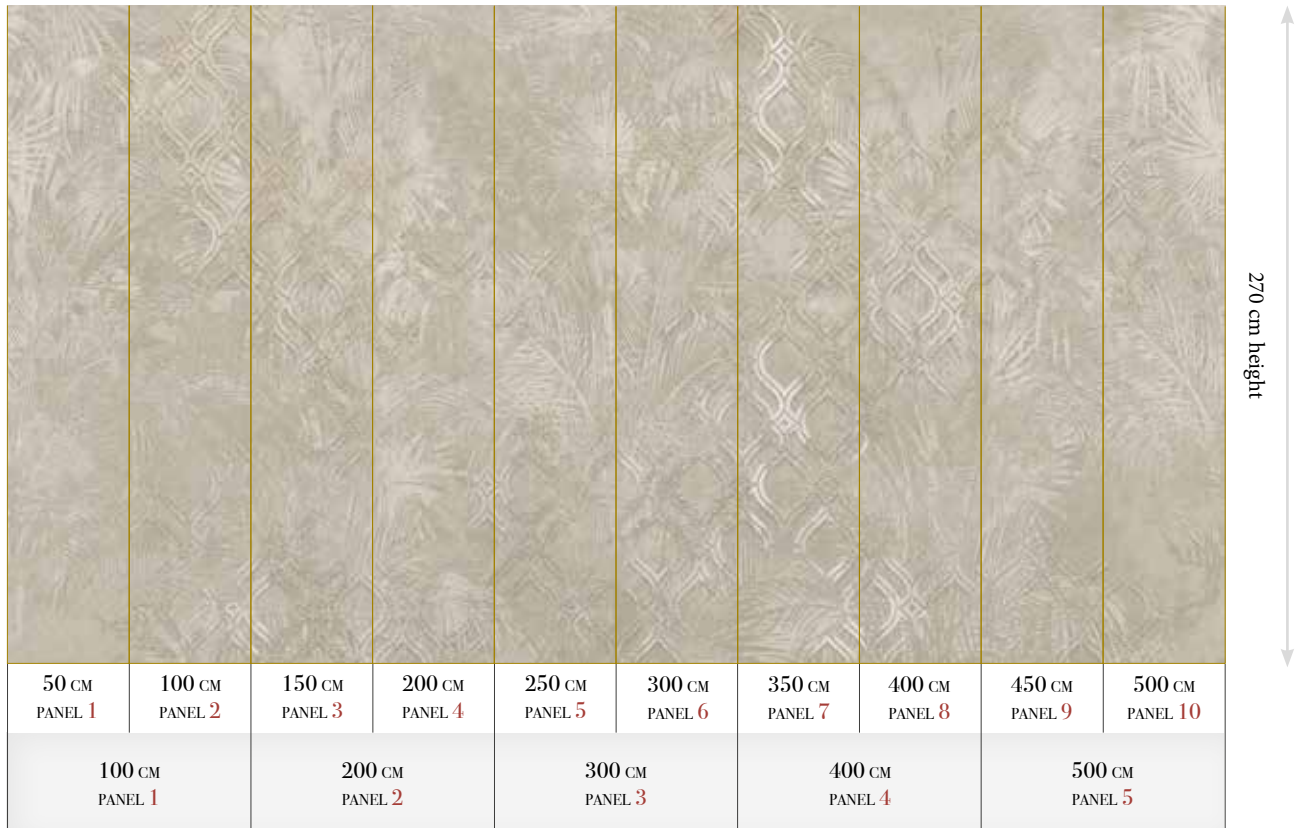

Lush

Reference nr: MU15022