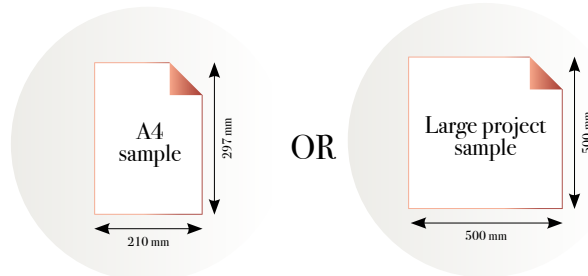

Request a sample

Request a wallpaper sample for a more accurate representation of colors, textures and image quality. It is also advisable if you want to see the wallpaper on a metallic material. Samples can also be ordered through our online portal (portal.muance.eu).