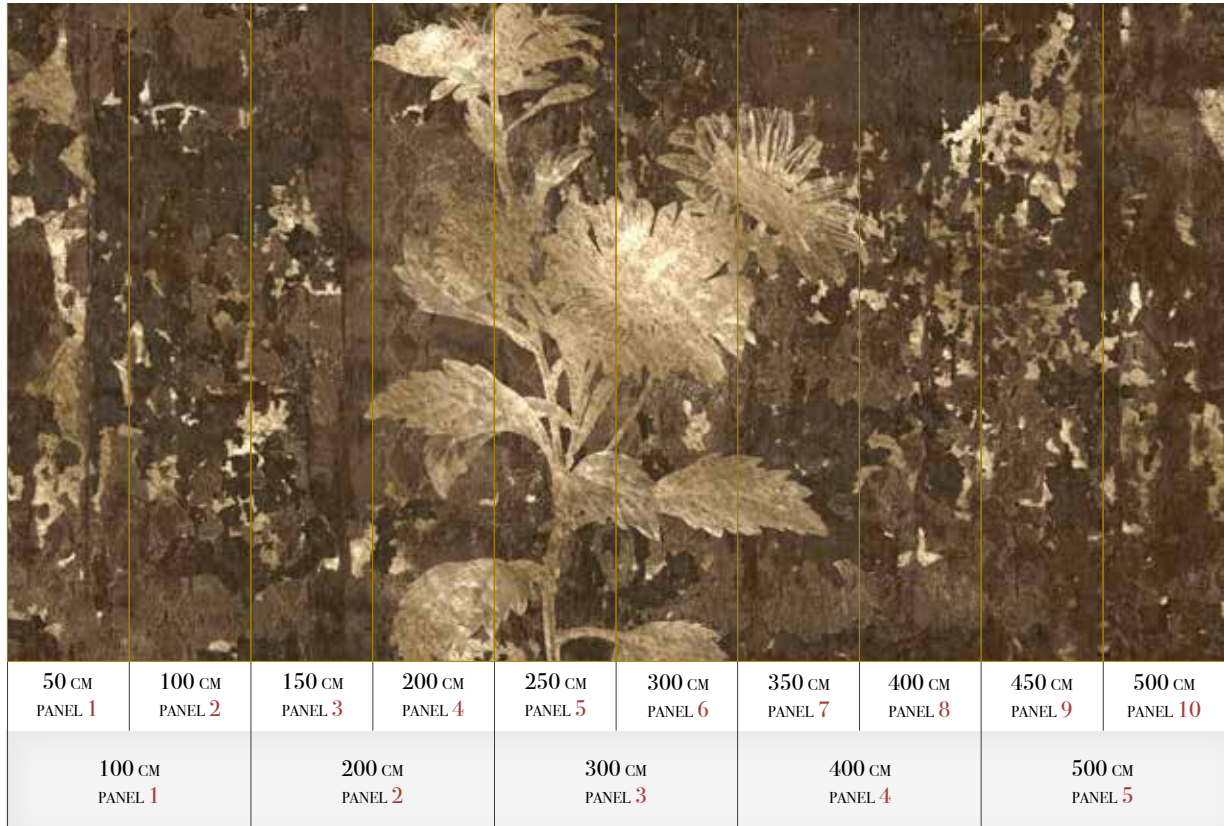

Mystic

Reference nr: MU15028