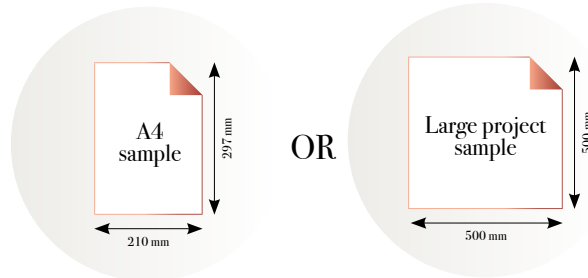

Request a sample

Request a wallpaper sample for a more accurate representation of colors, textures and image quality. It is also advisable if you want to see the wallpaper on a metallic material. Samples can also be ordered through our online portal (portal.muance.eu).