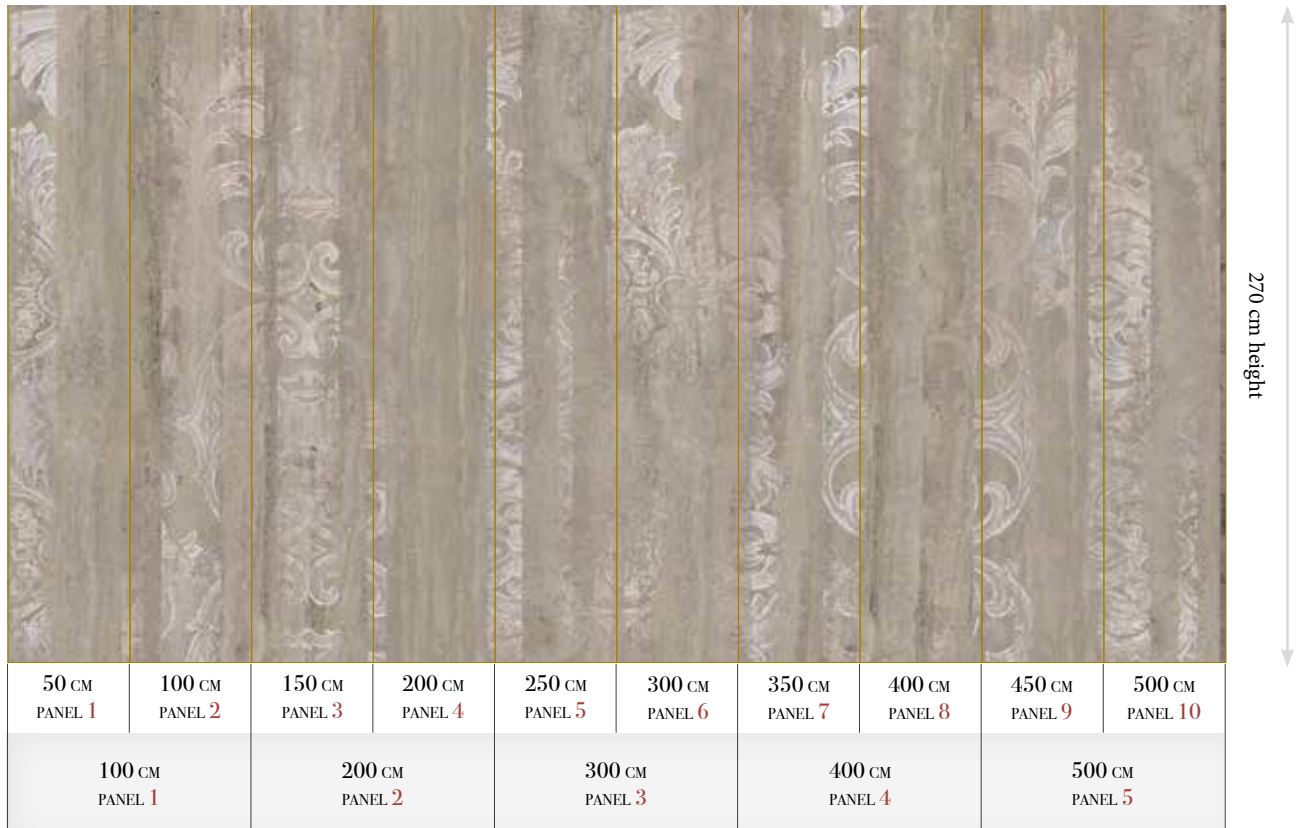

Curtain call

Reference nr: MU15082