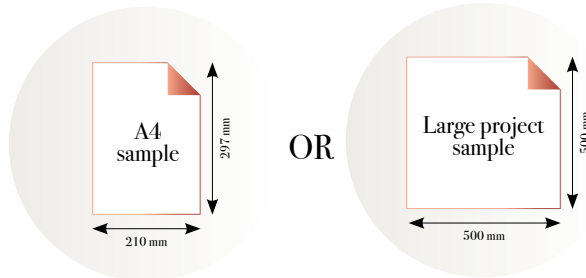

Rainbow tropics

Reference nr: MU15085

270 cm height

50 CM PANEL 1	100 CM PANEL 2	150 CM PANEL 3	200 CM PANEL 4	250 CM PANEL 5	300 CM PANEL 6	350 CM PANEL 7	400 CM PANEL 8	450 CM PANEL 9	500 CM PANEL 10
100 CM PANEL 1		200 CM PANEL 2		300 CM PANEL 3		400 CM PANEL 4		500 CM PANEL 5	

Request a sample

Request a wallpaper sample for a more accurate representation of colors, textures and image quality. It is also advisable if you want to see the wallpaper on a metallic material. Samples can also be ordered through our online portal (portal.muance.eu).

Also available in these versions: