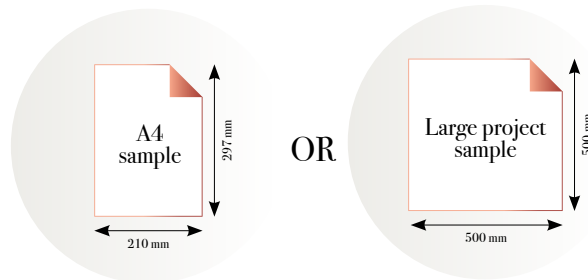

Request a sample

Request a wallpaper sample for a more accurate representation of colors, textures and image quality. It is also advisable if you want to see the wallpaper on a metallic material. Samples can also be ordered through our online portal (portal.muance.eu).