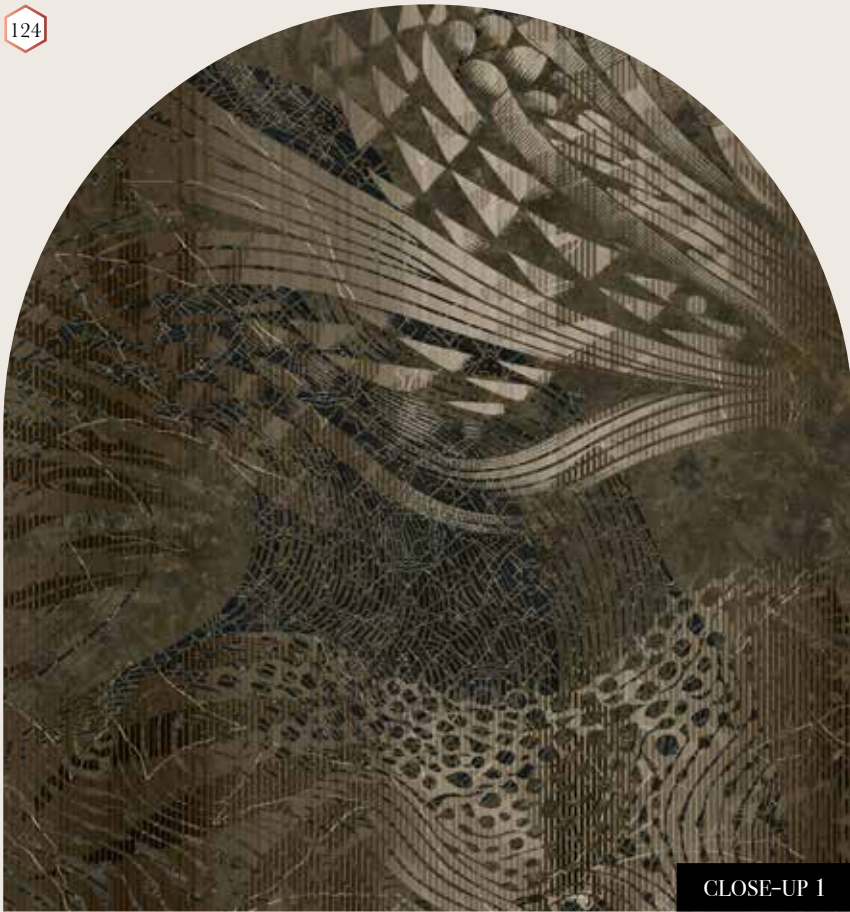

Muance portal

Login to our B2B webshop (portal.muance.eu) to order standard or custom sized murals
Don't have a login? Request access by filling out the form via portal.muance.eu/register.
(Only available for businesses)

Standard specifications:

Size: 500 cm x 270 cm
All murals are printed by default with 50 cm panel widths, but can also be ordered using 100 cm wide panels if desired.
(depending on material chosen below)

Print with your own sizes

This mural can be custom made to fit the dimensions of your wall.

Can be printed with these materials:

- Non-woven matt (50 cm panel) ☒
- Textured Vinyl (50 and 100 cm panels) ☒
- Textile (50 and 100 cm panels) ☒
- Metallic Gold (50 cm panel) ☐
- Metallic Copper (50 cm panel) ☐
- Metallic Silver (50 cm panel) ☐