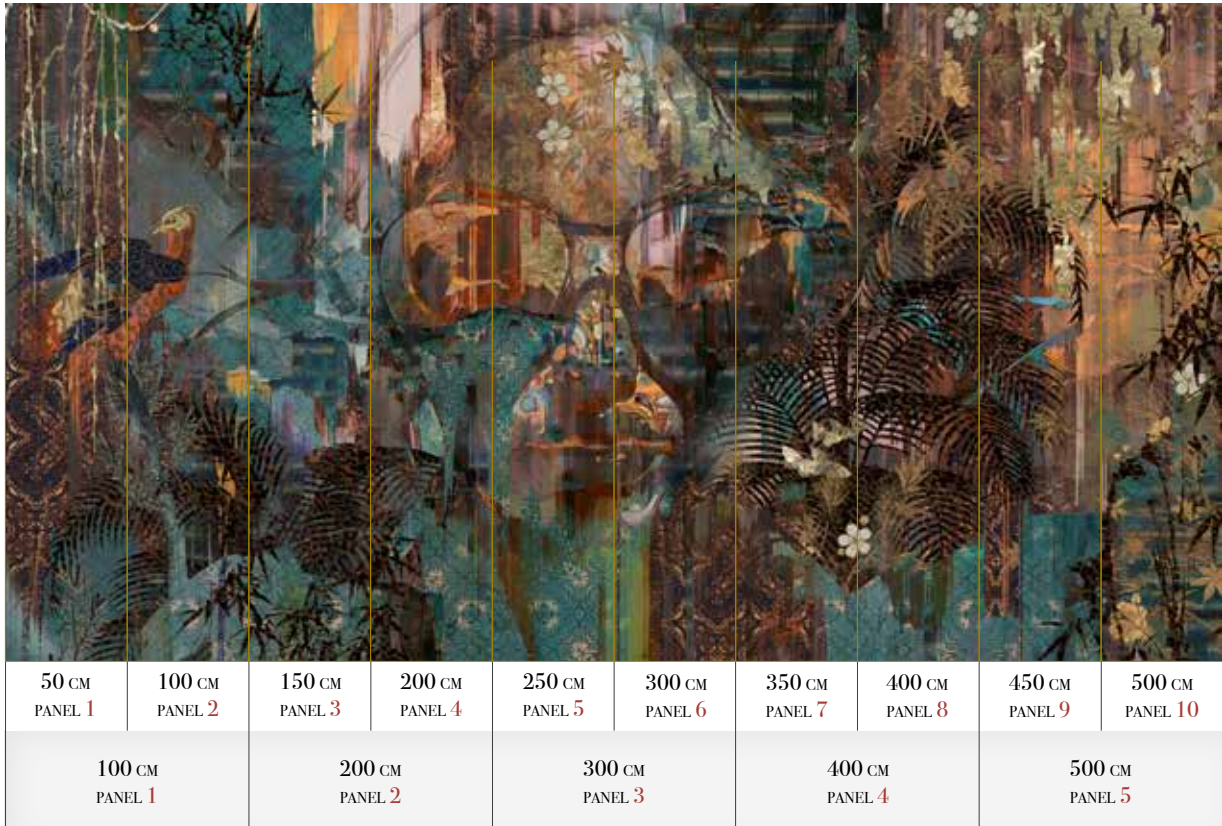

Dreamy Dusk

Reference nr: MU15001