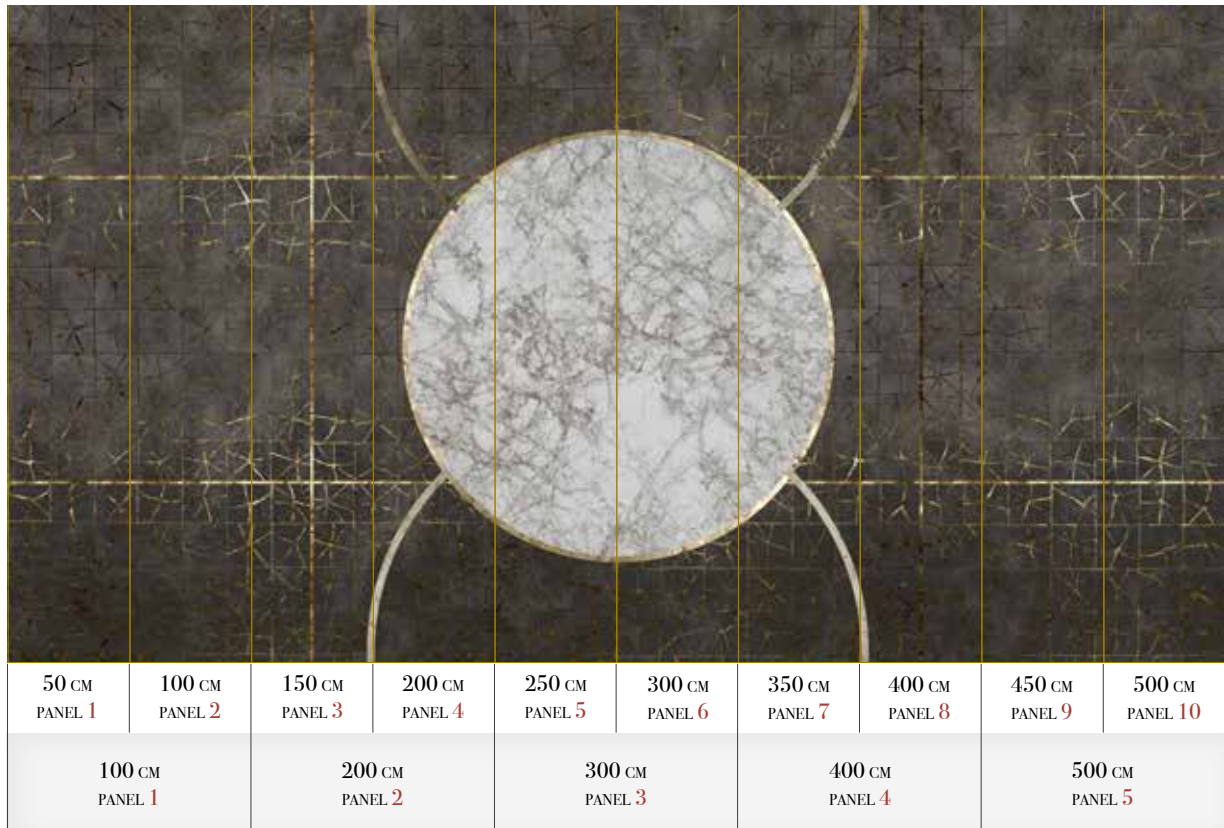

Celestial

Reference nr: MU15064