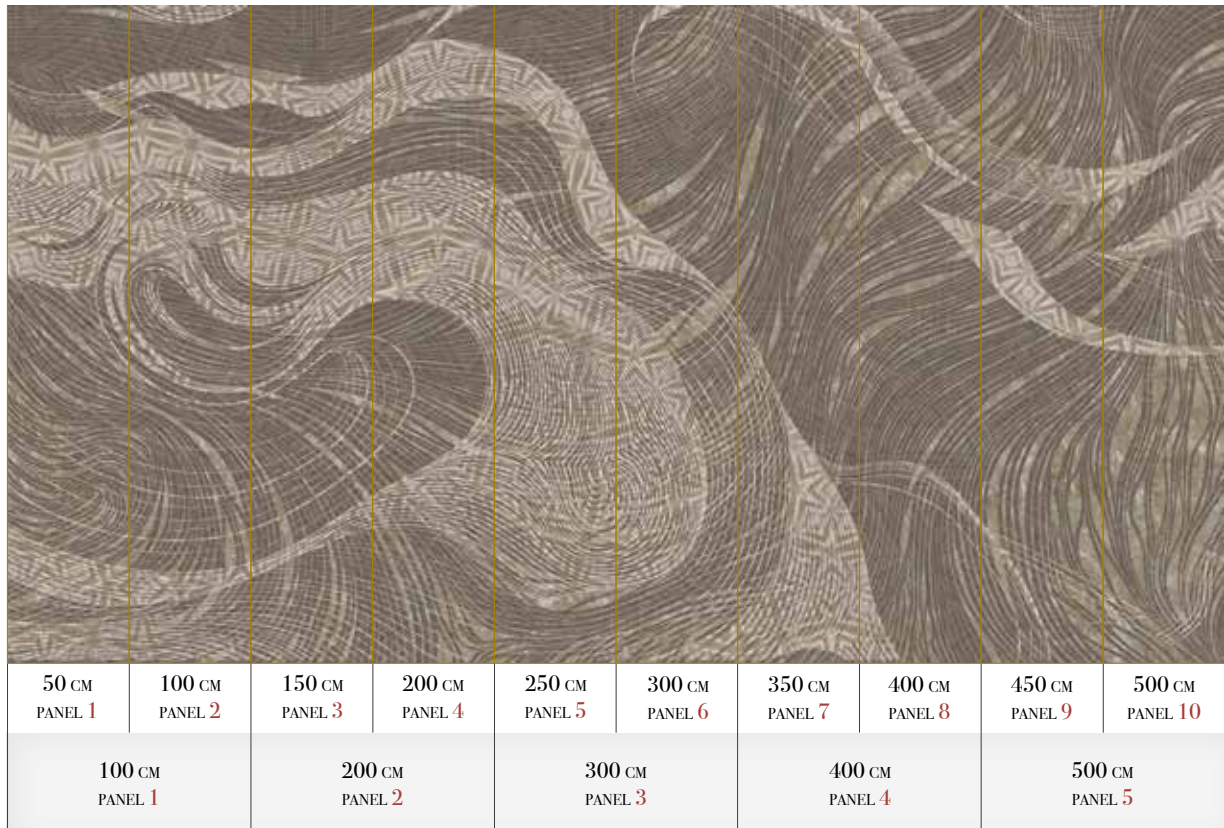

Mystic Mingle

Reference nr: MU15052