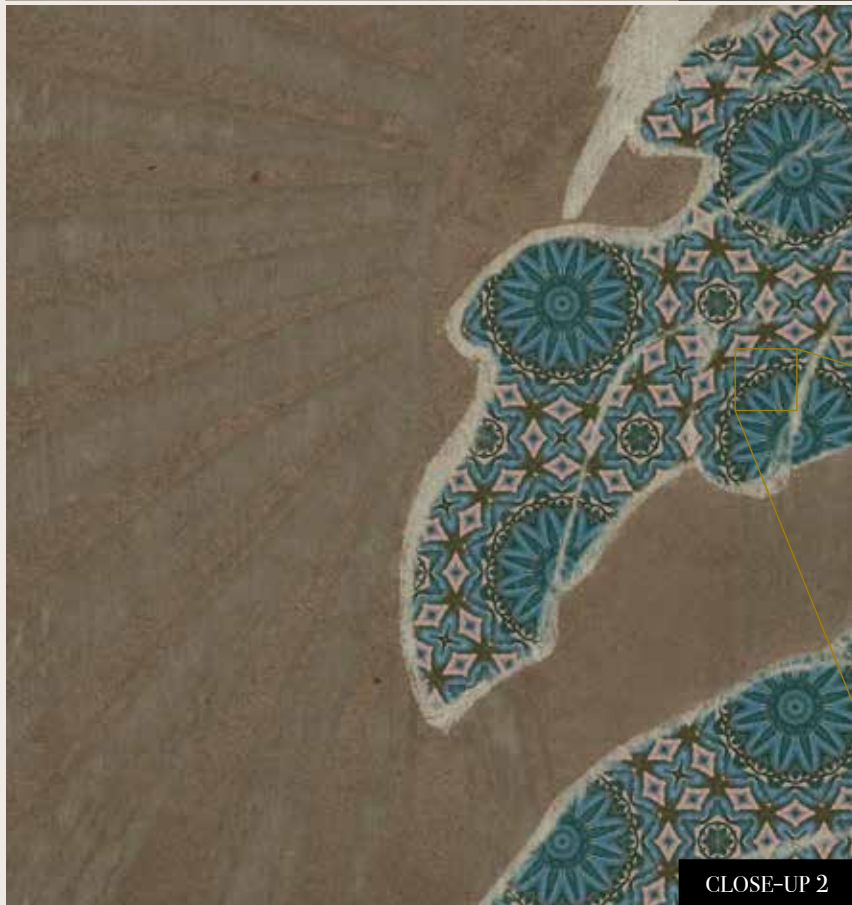

CLOSE-UP 2

Muance portal

Login to our B2B webshop (portal.muance.eu) to order standard or custom sized murals
Don't have a login? Request access by filling out the form via portal.muance.eu/register.
(Only available for businesses)

Standard specifications:

Size: 500 cm x 270 cm
All murals are printed by default with 50 cm panel widths, but can also be ordered using 100 cm wide panels if desired.
(depending on material chosen below)

Print with your own sizes

This mural can be custom made to fit the dimensions of your wall.

Can be printed with these materials:

- Non-woven matt (50 cm panel) ☒
- Textured Vinyl (50 and 100 cm panels) ☒
- Textile (50 and 100 cm panels) ☒
- Metallic Gold (50 cm panel) ☐
- Metallic Copper (50 cm panel) ☐
- Metallic Silver (50 cm panel) ☐