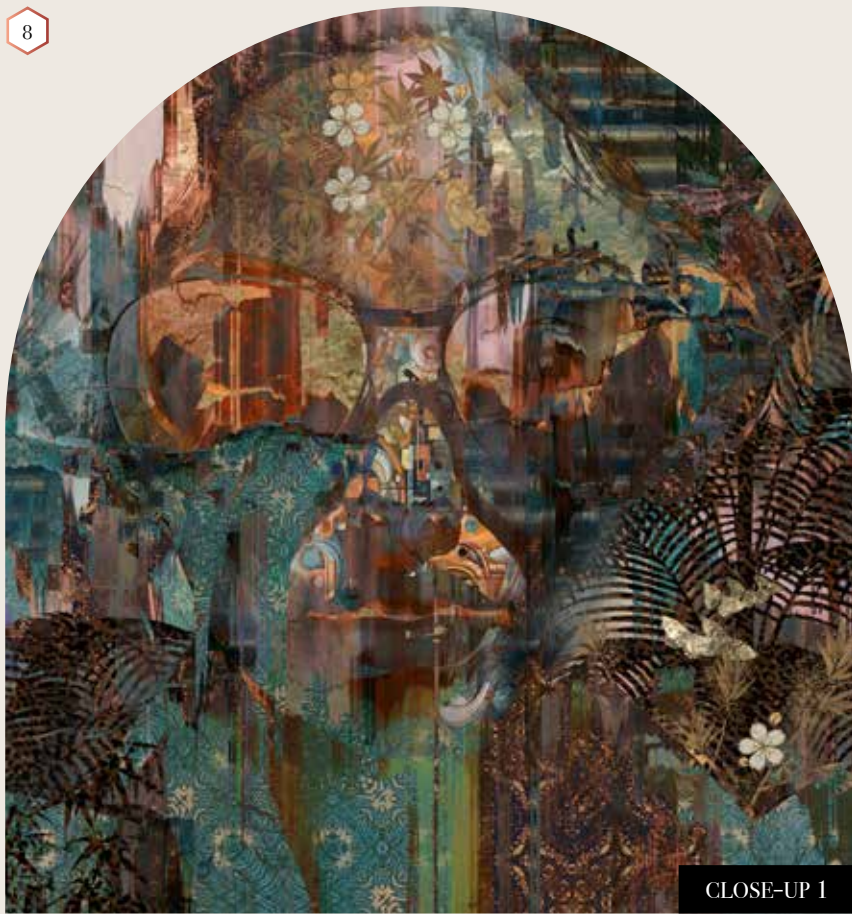

# Introduction of Muance

Majestic walls with nuance

Muance is a Dutch contemporary design brand with a unique focus on digital wallpaper products, printed on exceptional materials. The Muance wallpaper collection offers a diverse range of beautiful, colorful and stylish designs which can be suited in most environments with the added potential to inspire the eye of the beholder. Interior design is ever evolving, styles and ideas are continuously flowing and the need for “out of the box” thinking is growing by the day. Do you have a profound interest for daring designs and are you in need of a wallpaper that will transform your space? Indulge yourself and embrace what Muance has to offer.