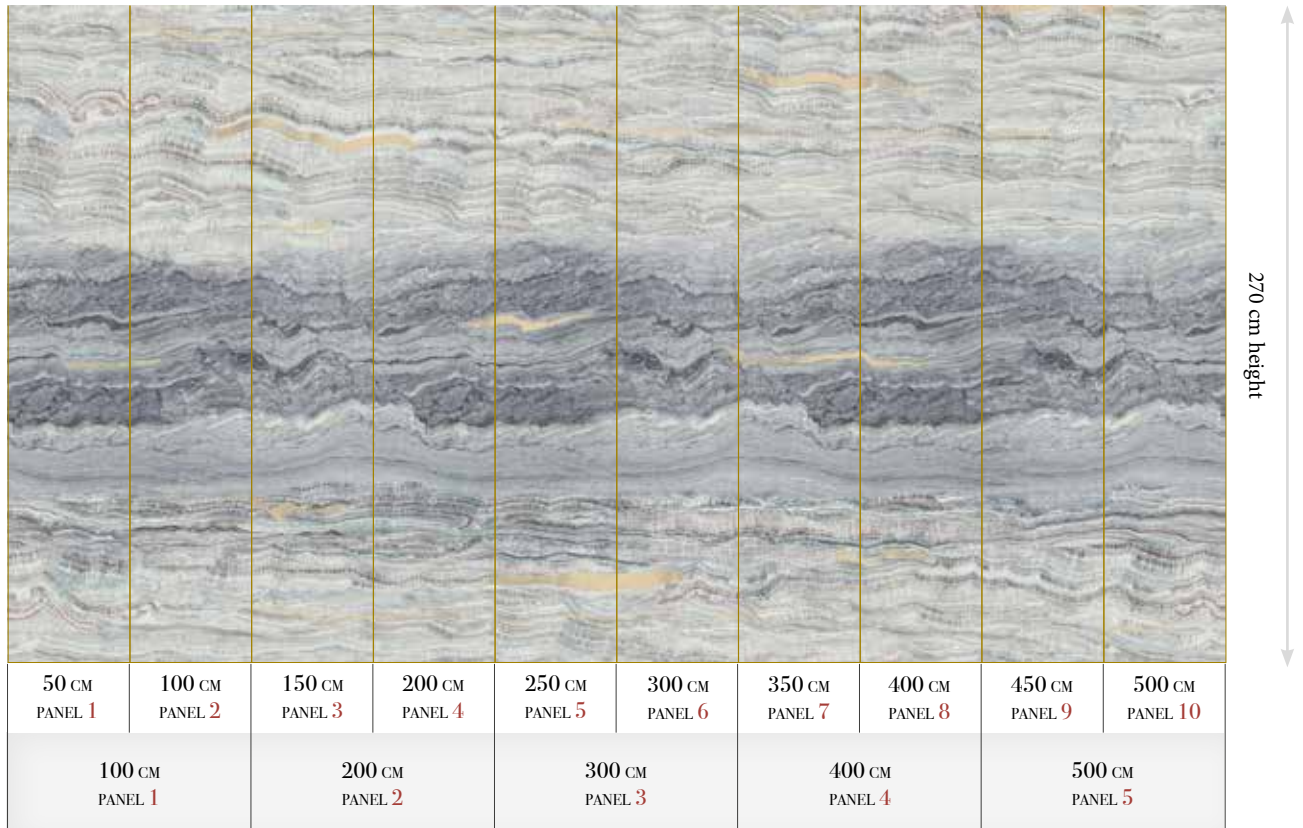

Elegance

Reference nr: MU15073