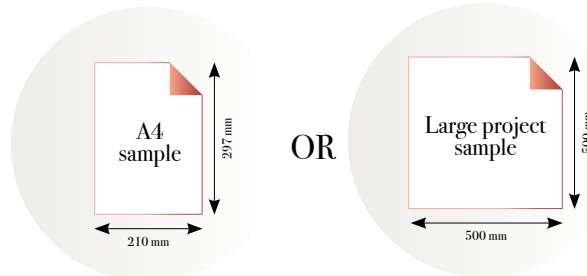

Request a sample

Request a wallpaper sample for a more accurate representation of colors, textures and image quality. It is also advisable if you want to see the wallpaper on a metallic material. Samples can also be ordered through our online portal (portal.muance.eu).