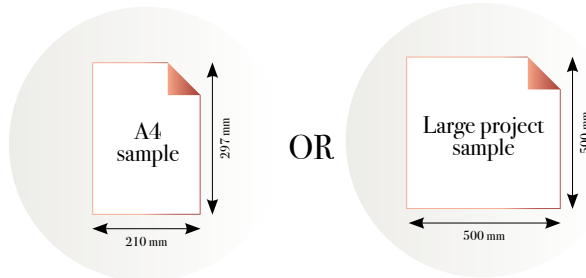

Twilight Tapestry

Reference nr: MU15058

270 cm height

50 CM PANEL 1	100 CM PANEL 2	150 CM PANEL 3	200 CM PANEL 4	250 CM PANEL 5	300 CM PANEL 6	350 CM PANEL 7	400 CM PANEL 8	450 CM PANEL 9	500 CM PANEL 10
100 CM PANEL 1		200 CM PANEL 2		300 CM PANEL 3		400 CM PANEL 4		500 CM PANEL 5	

Request a sample

Request a wallpaper sample for a more accurate representation of colors, textures and image quality. It is also advisable if you want to see the wallpaper on a metallic material. Samples can also be ordered through our online portal (portal.muance.eu).

Also available in these versions: