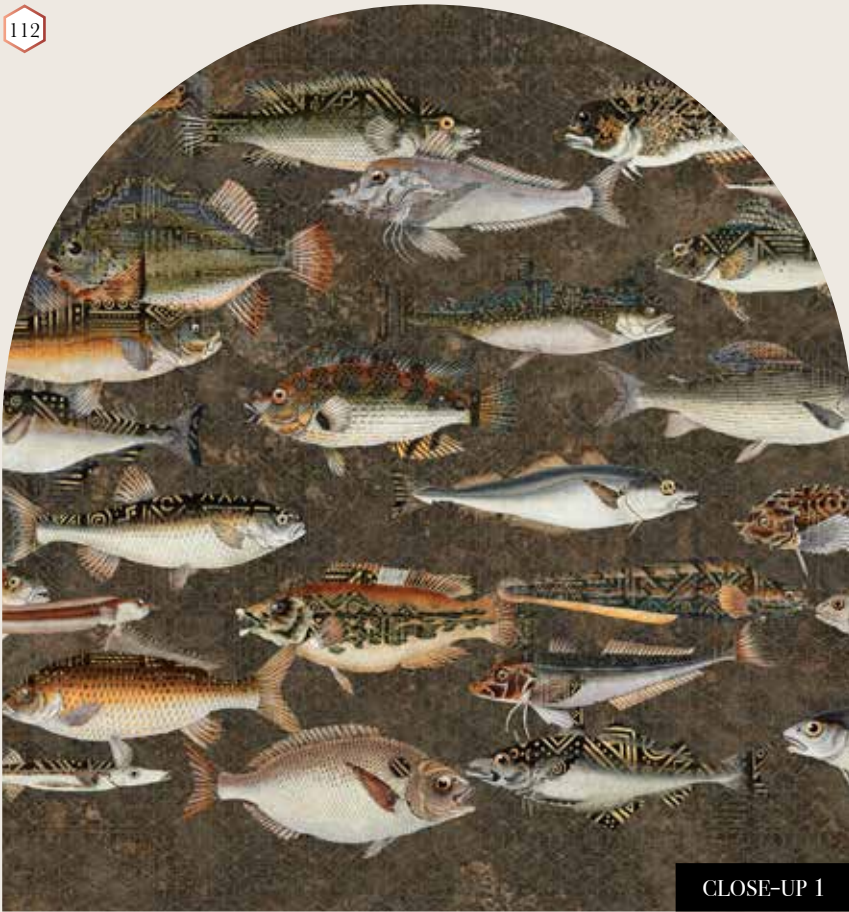

Muance portal

Login to our B2B webshop (portal.muance.eu) to order standard or custom sized murals. Don't have a login? Request access by filling out the form via portal.muance.eu/register. (Only available for businesses)

Standard specifications:

Size: 500 cm x 270 cm
All murals are printed by default with 50 cm panel widths, but can also be ordered using 100 cm wide panels if desired. (depending on material chosen below)

Print with your own sizes

This mural can be custom made to fit the dimensions of your wall.

Can be printed with these materials:

- Non-woven matt (50 cm panel) ☒
- Textured Vinyl (50 and 100 cm panels) ☒
- Textile (50 and 100 cm panels) ☒
- Metallic Gold (50 cm panel) ☐
- Metallic Copper (50 cm panel) ☐
- Metallic Silver (50 cm panel) ☒