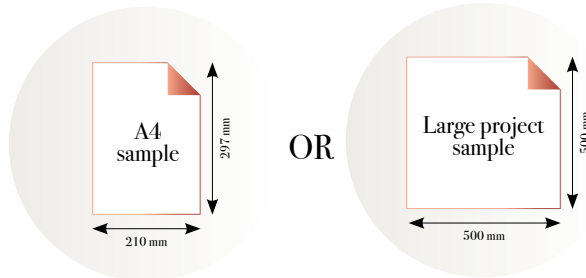

Paradise

Reference nr: MU15093

270 cm height

50 CM PANEL 1	100 CM PANEL 2	150 CM PANEL 3	200 CM PANEL 4	250 CM PANEL 5	300 CM PANEL 6	350 CM PANEL 7	400 CM PANEL 8	450 CM PANEL 9	500 CM PANEL 10
100 CM PANEL 1		200 CM PANEL 2		300 CM PANEL 3		400 CM PANEL 4		500 CM PANEL 5	

Request a sample

Request a wallpaper sample for a more accurate representation of colors, textures and image quality. It is also advisable if you want to see the wallpaper on a metallic material. Samples can also be ordered through our online portal (portal.muance.eu).

Also available in these versions: