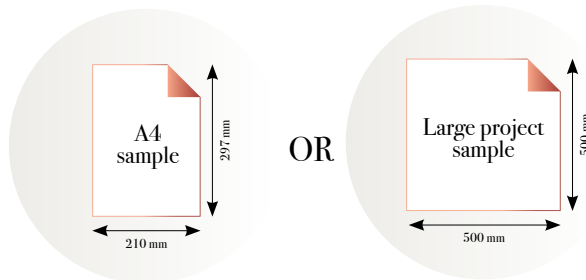

Request a sample

Request a wallpaper sample for a more accurate representation of colors, textures and image quality. It is also advisable if you want to see the wallpaper on a metallic material. Samples can also be ordered through our online portal (portal.muance.eu).