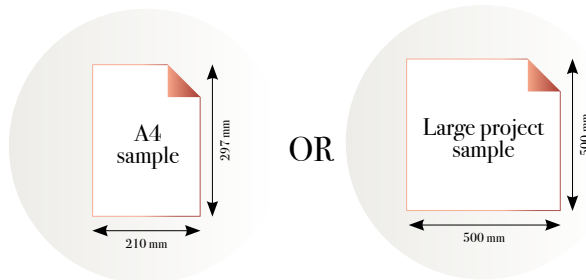

Blossom Bliss

Reference nr: MU15010

270 cm height

50 CM PANEL 1	100 CM PANEL 2	150 CM PANEL 3	200 CM PANEL 4	250 CM PANEL 5	300 CM PANEL 6	350 CM PANEL 7	400 CM PANEL 8	450 CM PANEL 9	500 CM PANEL 10
100 CM PANEL 1		200 CM PANEL 2		300 CM PANEL 3		400 CM PANEL 4		500 CM PANEL 5	

Request a sample

Request a wallpaper sample for a more accurate representation of colors, textures and image quality. It is also advisable if you want to see the wallpaper on a metallic material. Samples can also be ordered through our online portal (portal.muance.eu).

Also available in these versions:

*Not available on copper