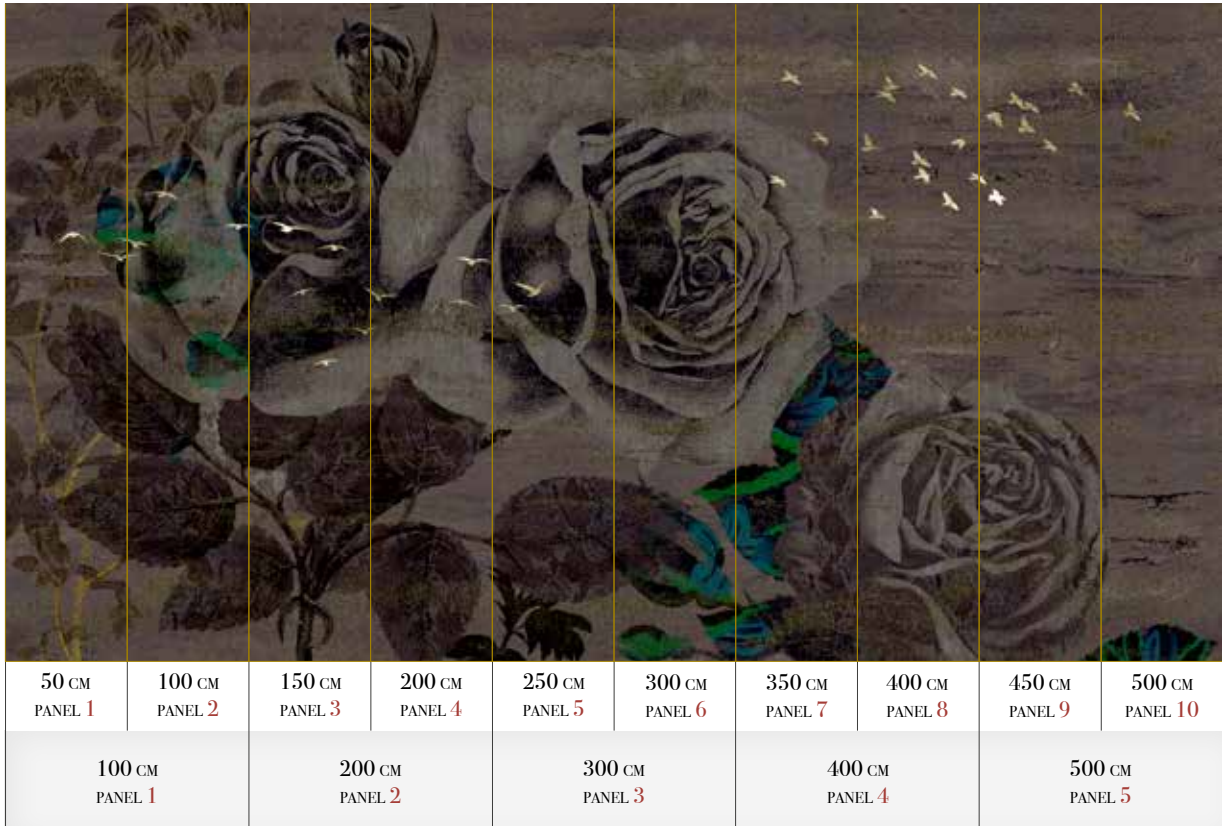

Enchanted

Reference nr: MU15031