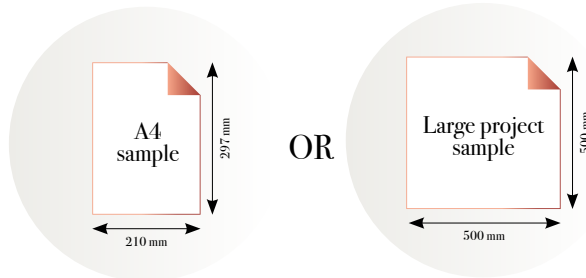

Request a sample

Request a wallpaper sample for a more accurate representation of colors, textures and image quality. It is also advisable if you want to see the wallpaper on a metallic material. Samples can also be ordered through our online portal (portal.muance.eu).