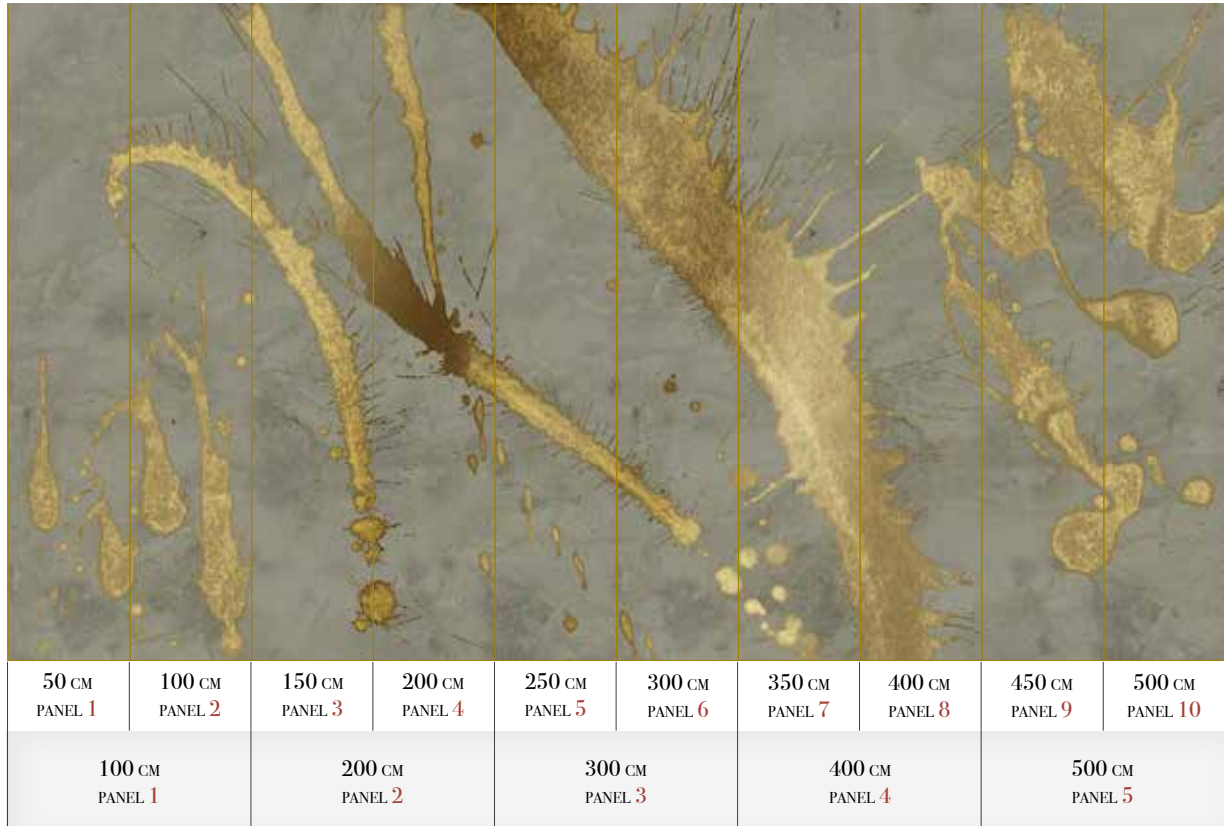

Splash effect

Reference nr: MU15076