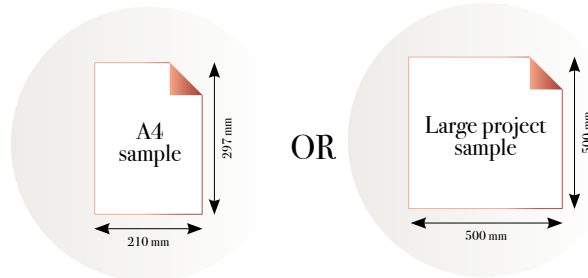

Underwater

Reference nr: MU15061

270 cm height

Request a sample

Request a wallpaper sample for a more accurate representation of colors, textures and image quality. It is also advisable if you want to see the wallpaper on a metallic material. Samples can also be ordered through our online portal (portal.muance.eu).

Also available in these versions: