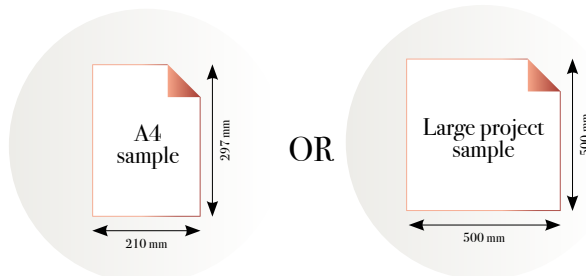

Request a sample

Request a wallpaper sample for a more accurate representation of colors, textures and image quality. It is also advisable if you want to see the wallpaper on a metallic material. Samples can also be ordered through our online portal (portal.muance.eu).