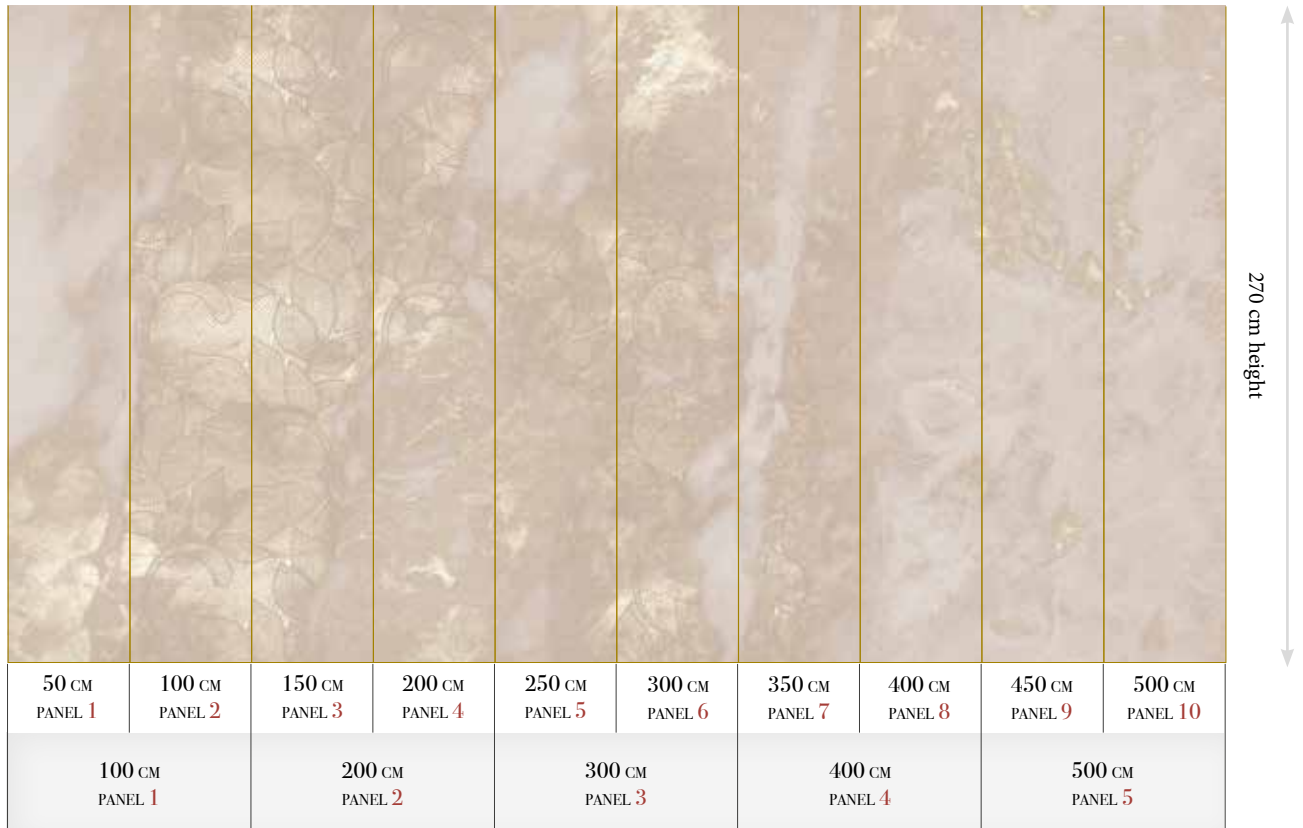

Soft marble

Reference nr: MU15088