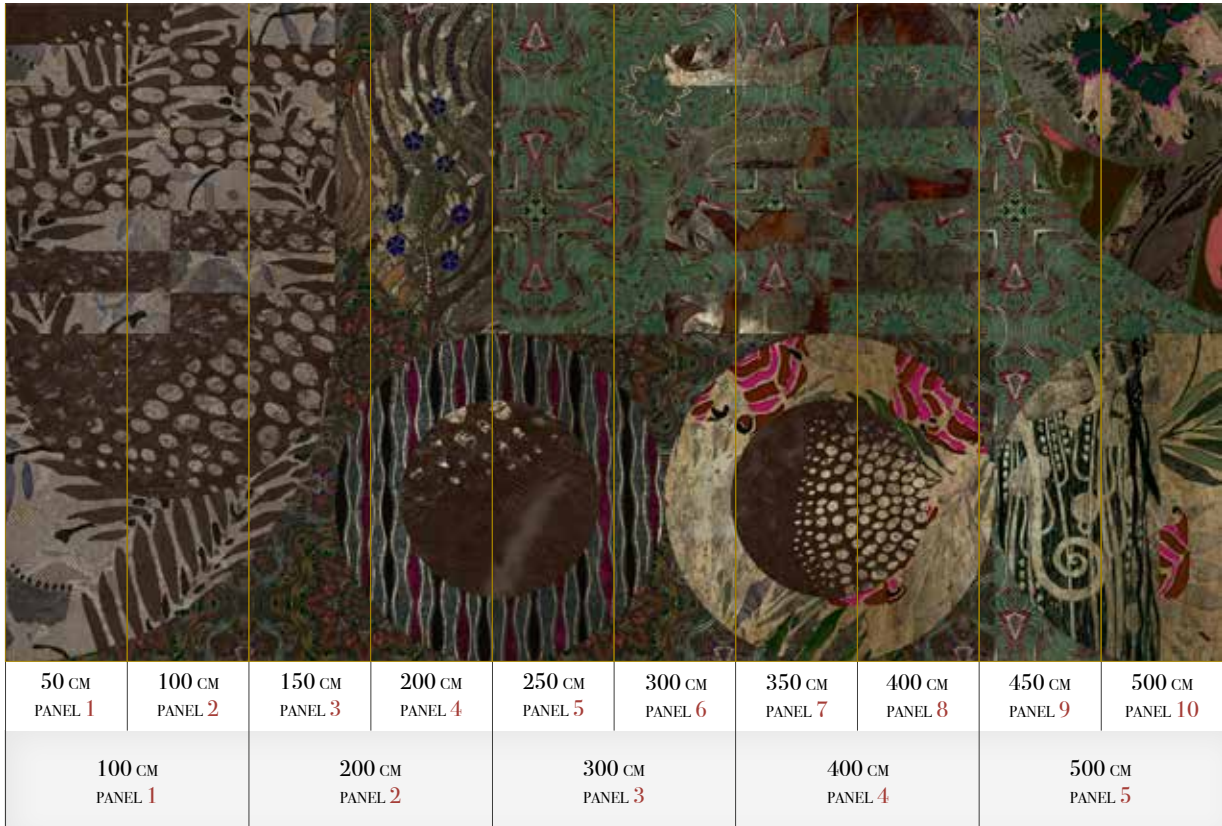

Nova

Reference nr: MU15037