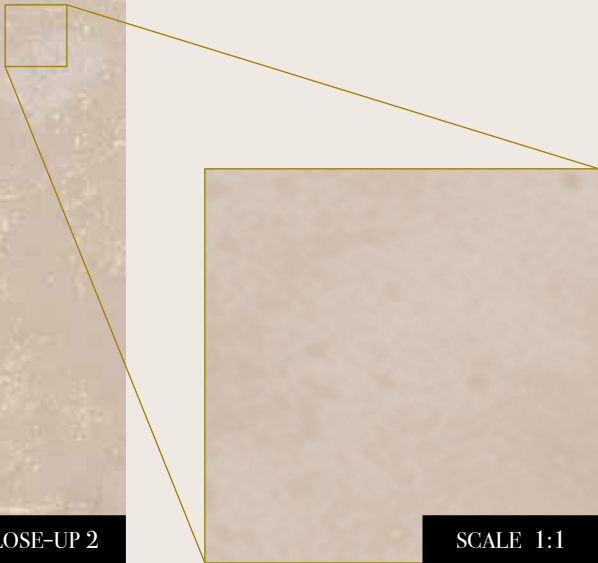

CLOSE-UP 2

SCALE 1:1