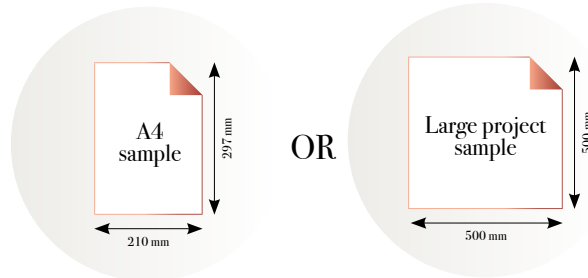

Escape

Reference nr: MU15013

Request a sample

Request a wallpaper sample for a more accurate representation of colors, textures and image quality. It is also advisable if you want to see the wallpaper on a metallic material. Samples can also be ordered through our online portal (portal.muance.eu).

Also available in these versions:

*available on copper

*available on gold