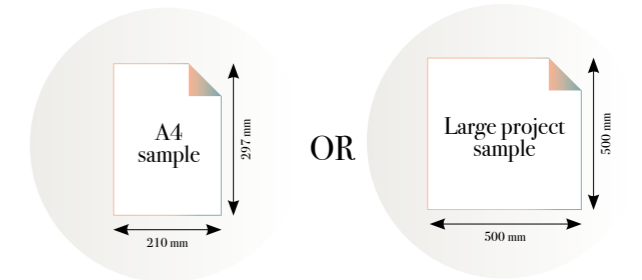

Muance portal

Login to our B2B webshop (portal.muance.eu) to order standard or custom sized murals
Don't have a login? Request access by filling out the form via portal.muance.eu/register.
(Only available for businesses)

Standard specifications:

Size: 500 cm x 270 cm
All murals are printed by default with 50 cm panel widths, but can also be ordered using 100 cm wide panels if desired.
(depending on material chosen below)

Print with your own sizes

This mural can be custom made to fit the dimensions of your wall.

Can be printed with these materials:

- Non-woven matt (50 cm panel) ☒
- Textured Vinyl (50 and 100 cm panels) ☒
- Textile (50 and 100 cm panels) ☒
- Metallic Gold (50 cm panel) ☐
- Metallic Copper (50 cm panel) ☐
- Metallic Silver (50 cm panel) ☐

Pandora

Reference nr: [MU14022](#)

50 CM PANEL 1	100 CM PANEL 2	150 CM PANEL 3	200 CM PANEL 4	250 CM PANEL 5	300 CM PANEL 6	350 CM PANEL 7	400 CM PANEL 8	450 CM PANEL 9	500 CM PANEL 10
100 CM PANEL 1		200 CM PANEL 2		300 CM PANEL 3		400 CM PANEL 4		500 CM PANEL 5	

Request a sample

Request a wallpaper sample for a more accurate representation of colors, textures and image quality. It is also advisable if you want to see the wallpaper on a metallic material. Samples can also be ordered through our online portal (portal.muance.eu).

Also available in these versions: