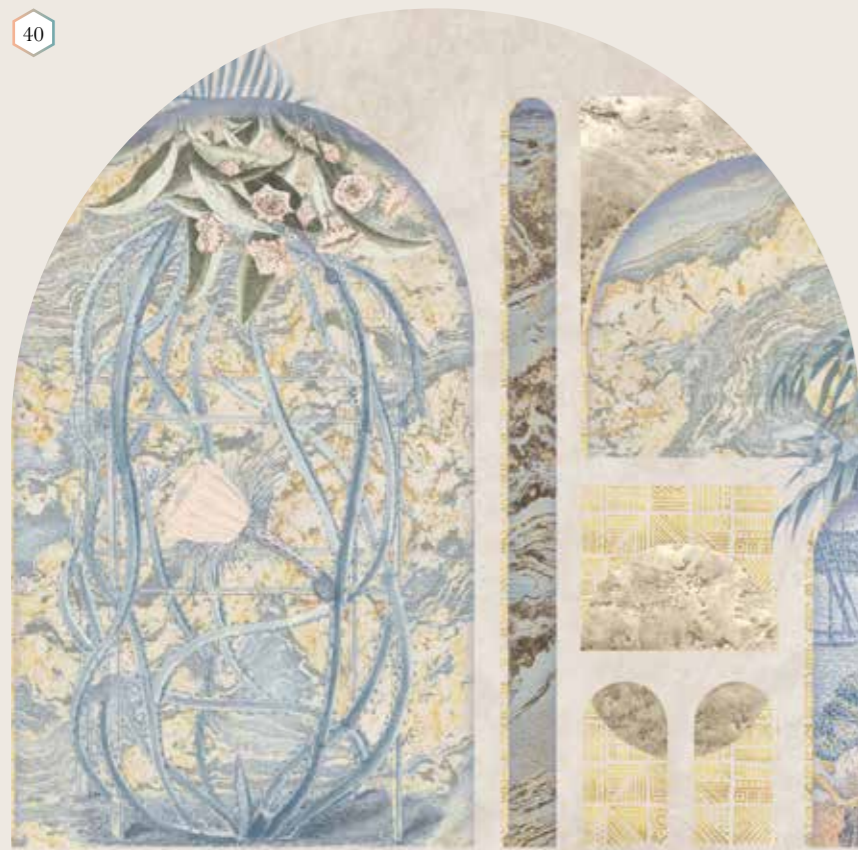

CLOSE-UP 1

Muance portal

Login to our B2B webshop (portal.muance.eu) to order standard or custom sized murals. Don't have a login? Request access by filling out the form via portal.muance.eu/register. (Only available for businesses)

Standard specifications:

Size: 500 cm x 270 cm. All murals are printed by default with 50 cm panel widths, but can also be ordered using 100 cm wide panels if desired. (depending on material chosen below)

Print with your own sizes

This mural can be custom made to fit the dimensions of your wall.

Can be printed with these materials:

- Non-woven matt (50 cm panel) ☒
- Textured Vinyl (50 and 100 cm panels) ☒
- Textile (50 and 100 cm panels) ☒
- Metallic Gold (50 cm panel) ☒
- Metallic Copper (50 cm panel) ☐
- Metallic Silver (50 cm panel) ☐

Jamila dawn

Reference nr: MU14019

50 CM PANEL 1	100 CM PANEL 2	150 CM PANEL 3	200 CM PANEL 4	250 CM PANEL 5	300 CM PANEL 6	350 CM PANEL 7	400 CM PANEL 8	450 CM PANEL 9	500 CM PANEL 10
100 CM PANEL 1		200 CM PANEL 2		300 CM PANEL 3		400 CM PANEL 4		500 CM PANEL 5	

Request a sample

Request a wallpaper sample for a more accurate representation of colors, textures and image quality. It is also advisable if you want to see the wallpaper on a metallic material. Samples can also be ordered through our online portal (portal.muance.eu).

Also available in these versions: