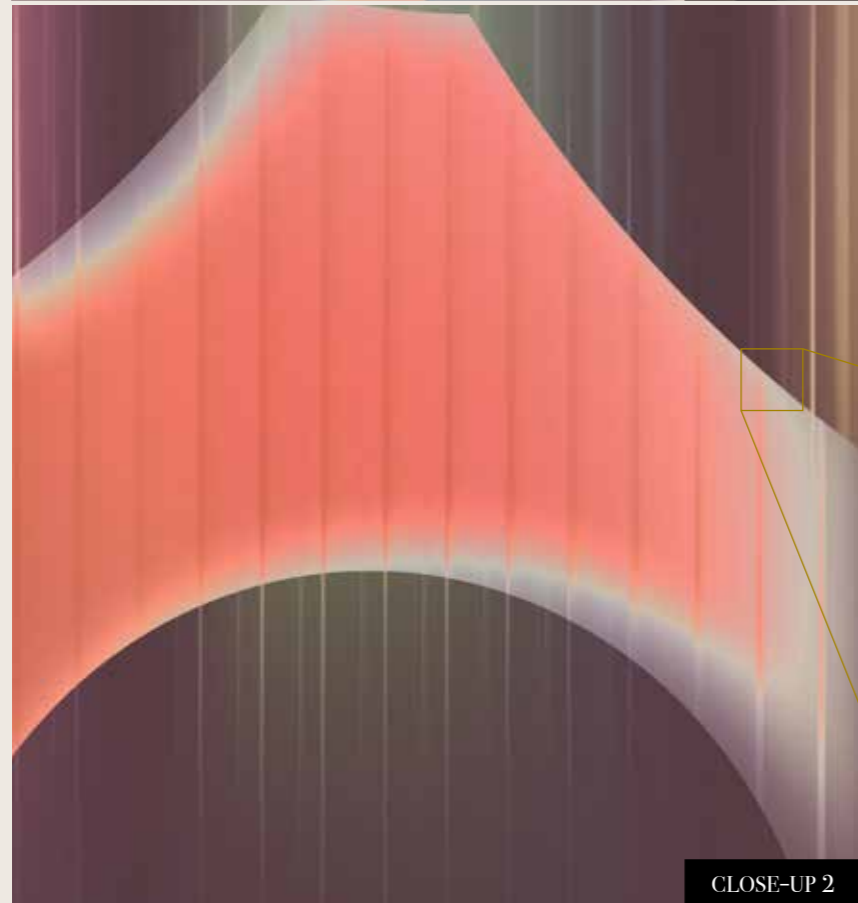

Muance portal

Login to our B2B webshop (portal.muance.eu) to order standard or custom sized murals
Don't have a login? Request access by filling out the form via portal.muance.eu/register.
(Only available for businesses)

Standard specifications:

Size: 500 cm x 270 cm
All murals are printed by default with 50 cm panel widths, but can also be ordered using 100 cm wide panels if desired.
(depending on material chosen below)

Print with your own sizes

This mural can be custom made to fit the dimensions of your wall.

Can be printed with these materials:

- Non-woven matt (50 cm panel) ☒
- Textured Vinyl (50 and 100 cm panels) ☒
- Textile (50 and 100 cm panels) ☒
- Metallic Gold (50 cm panel) ☐
- Metallic Copper (50 cm panel) ☐
- Metallic Silver (50 cm panel) ☒

Bella Luna

Reference nr: MU14016

50 CM PANEL 1	100 CM PANEL 2	150 CM PANEL 3	200 CM PANEL 4	250 CM PANEL 5	300 CM PANEL 6	350 CM PANEL 7	400 CM PANEL 8	450 CM PANEL 9	500 CM PANEL 10
100 CM PANEL 1		200 CM PANEL 2		300 CM PANEL 3		400 CM PANEL 4		500 CM PANEL 5	

Request a sample

Request a wallpaper sample for a more accurate representation of colors, textures and image quality. It is also advisable if you want to see the wallpaper on a metallic material. Samples can also be ordered through our online portal (portal.muance.eu).

Also available in these versions:

*not available on Silver