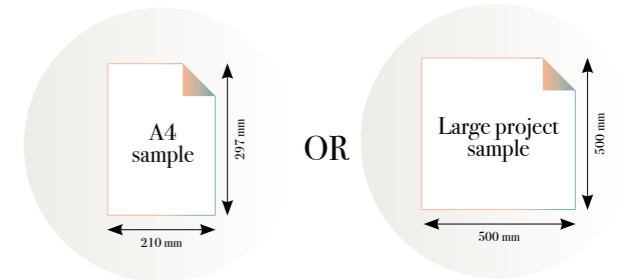

Muance portal

Login to our B2B webshop (portal.muance.eu) to order standard or custom sized murals. Don't have a login? Request access by filling out the form via portal.muance.eu/register. (Only available for businesses)

Standard specifications:

Size: 500 cm x 270 cm
All murals are printed by default with 50 cm panel widths, but can also be ordered using 100 cm wide panels if desired. (depending on material chosen below)

Print with your own sizes

This mural can be custom made to fit the dimensions of your wall.

Can be printed with these materials:

- Non-woven matt (50 cm panel) ☒
- Textured Vinyl (50 and 100 cm panels) ☒
- Textile (50 and 100 cm panels) ☒
- Metallic Gold (50 cm panel) ☒
- Metallic Copper (50 cm panel) ☐
- Metallic Silver (50 cm panel) ☐

Radiant Rhapsody

Reference nr: MU14031

50 CM PANEL 1	100 CM PANEL 2	150 CM PANEL 3	200 CM PANEL 4	250 CM PANEL 5	300 CM PANEL 6	350 CM PANEL 7	400 CM PANEL 8	450 CM PANEL 9	500 CM PANEL 10
100 CM PANEL 1		200 CM PANEL 2		300 CM PANEL 3		400 CM PANEL 4		500 CM PANEL 5	

Request a sample

Request a wallpaper sample for a more accurate representation of colors, textures and image quality. It is also advisable if you want to see the wallpaper on a metallic material. Samples can also be ordered through our online portal (portal.muance.eu).

Also available in these versions:

*also available on Copper