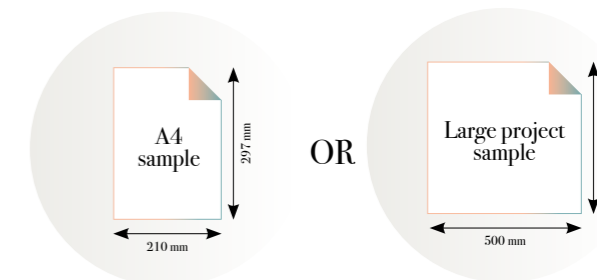

Muance portal

Login to our B2B webshop (portal.muance.eu) to order standard or custom sized murals. Don't have a login? Request access by filling out the form via portal.muance.eu/register. (Only available for businesses)

Standard specifications:

Size: 500 cm x 270 cm
All murals are printed by default with 50 cm panel widths, but can also be ordered using 100 cm wide panels if desired. (depending on material chosen below)

Print with your own sizes

This mural can be custom made to fit the dimensions of your wall.

Can be printed with these materials:

- Non-woven matt (50 cm panel) ☒
- Textured Vinyl (50 and 100 cm panels) ☒
- Textile (50 and 100 cm panels) ☒
- Metallic Gold (50 cm panel) ☒
- Metallic Copper (50 cm panel) ☐
- Metallic Silver (50 cm panel) ☐

Stripes

Reference nr: MU14097

50 CM PANEL 1	100 CM PANEL 2	150 CM PANEL 3	200 CM PANEL 4	250 CM PANEL 5	300 CM PANEL 6	350 CM PANEL 7	400 CM PANEL 8	450 CM PANEL 9	500 CM PANEL 10
100 CM PANEL 1		200 CM PANEL 2		300 CM PANEL 3		400 CM PANEL 4		500 CM PANEL 5	

Request a sample

Request a wallpaper sample for a more accurate representation of colors, textures and image quality. It is also advisable if you want to see the wallpaper on a metallic material. Samples can also be ordered through our online portal (portal.muance.eu).

Also available in these versions: