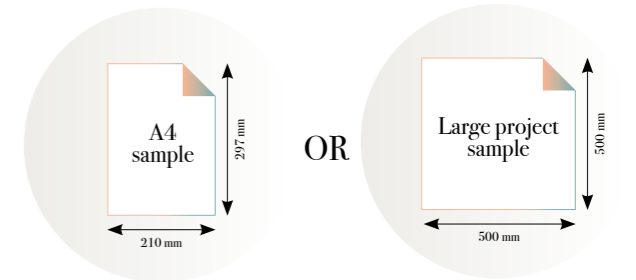

Muance portal

Login to our B2B webshop (portal.muance.eu) to order standard or custom sized murals
Don't have a login? Request access by filling out the form via portal.muance.eu/register.
(Only available for businesses)

Standard specifications:

Size: 500 cm x 270 cm
All murals are printed by default with 50 cm panel widths, but can also be ordered using 100 cm wide panels if desired.
(depending on material chosen below)

Print with your own sizes

This mural can be custom made to fit the dimensions of your wall.

Can be printed with these materials:

- Non-woven matt (50 cm panel) ☒
- Textured Vinyl (50 and 100 cm panels) ☒
- Textile (50 and 100 cm panels) ☒
- Metallic Gold (50 cm panel) ☐
- Metallic Copper (50 cm panel) ☐
- Metallic Silver (50 cm panel) ☐

Tesseract glory

Reference nr: MU14004

50 CM PANEL 1	100 CM PANEL 2	150 CM PANEL 3	200 CM PANEL 4	250 CM PANEL 5	300 CM PANEL 6	350 CM PANEL 7	400 CM PANEL 8	450 CM PANEL 9	500 CM PANEL 10
100 CM PANEL 1		200 CM PANEL 2		300 CM PANEL 3		400 CM PANEL 4		500 CM PANEL 5	

Request a sample

Request a wallpaper sample for a more accurate representation of colors, textures and image quality. It is also advisable if you want to see the wallpaper on a metallic material. Samples can also be ordered through our online portal (portal.muance.eu).

Also available in these versions: