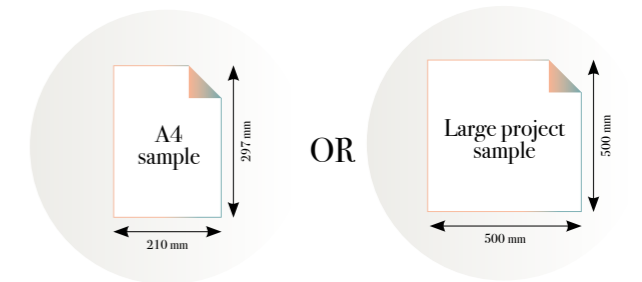

Muance portal

Login to our B2B webshop (portal.muance.eu) to order standard or custom sized murals. Don't have a login? Request access by filling out the form via portal.muance.eu/register. (Only available for businesses)

Standard specifications:

Size: 500 cm x 270 cm
All murals are printed by default with 50 cm panel widths, but can also be ordered using 100 cm wide panels if desired. (depending on material chosen below)

Print with your own sizes

This mural can be custom made to fit the dimensions of your wall.

Can be printed with these materials:

- Non-woven matt (50 cm panel) ☒
- Textured Vinyl (50 and 100 cm panels) ☒
- Textile (50 and 100 cm panels) ☒
- Metallic Gold (50 cm panel) ☒
- Metallic Copper (50 cm panel) ☐
- Metallic Silver (50 cm panel) ☐

Radiance

Reference nr: [MU14034](#)

50 CM PANEL 1	100 CM PANEL 2	150 CM PANEL 3	200 CM PANEL 4	250 CM PANEL 5	300 CM PANEL 6	350 CM PANEL 7	400 CM PANEL 8	450 CM PANEL 9	500 CM PANEL 10
100 CM PANEL 1		200 CM PANEL 2		300 CM PANEL 3		400 CM PANEL 4		500 CM PANEL 5	

Request a sample

Request a wallpaper sample for a more accurate representation of colors, textures and image quality. It is also advisable if you want to see the wallpaper on a metallic material. Samples can also be ordered through our online portal (portal.muance.eu).

Also available in these versions:

Reference nr: [MU14035](#)

Reference nr: [MU14036](#)