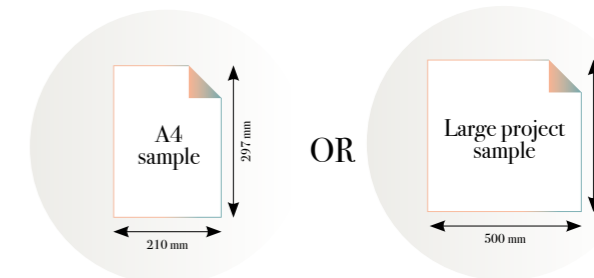

Muance portal

Login to our B2B webshop (portal.muance.eu) to order standard or custom sized murals. Don't have a login? Request access by filling out the form via portal.muance.eu/register. (Only available for businesses)

Standard specifications:

Size: 500 cm x 270 cm. All murals are printed by default with 50 cm panel widths, but can also be ordered using 100 cm wide panels if desired. (depending on material chosen below)

Print with your own sizes

This mural can be custom made to fit the dimensions of your wall.

Can be printed with these materials:

- Non-woven matt (50 cm panel) ☒
- Textured Vinyl (50 and 100 cm panels) ☒
- Textile (50 and 100 cm panels) ☒
- Metallic Gold (50 cm panel) ☐
- Metallic Copper (50 cm panel) ☐
- Metallic Silver (50 cm panel) ☐

Forest of Silk

Reference nr: MU14049

50 CM PANEL 1	100 CM PANEL 2	150 CM PANEL 3	200 CM PANEL 4	250 CM PANEL 5	300 CM PANEL 6	350 CM PANEL 7	400 CM PANEL 8	450 CM PANEL 9	500 CM PANEL 10
100 CM PANEL 1		200 CM PANEL 2		300 CM PANEL 3		400 CM PANEL 4		500 CM PANEL 5	

Request a sample

Request a wallpaper sample for a more accurate representation of colors, textures and image quality. It is also advisable if you want to see the wallpaper on a metallic material. Samples can also be ordered through our online portal (portal.muance.eu).

Also available in these versions:

*also available on Gold

*also available on Silver