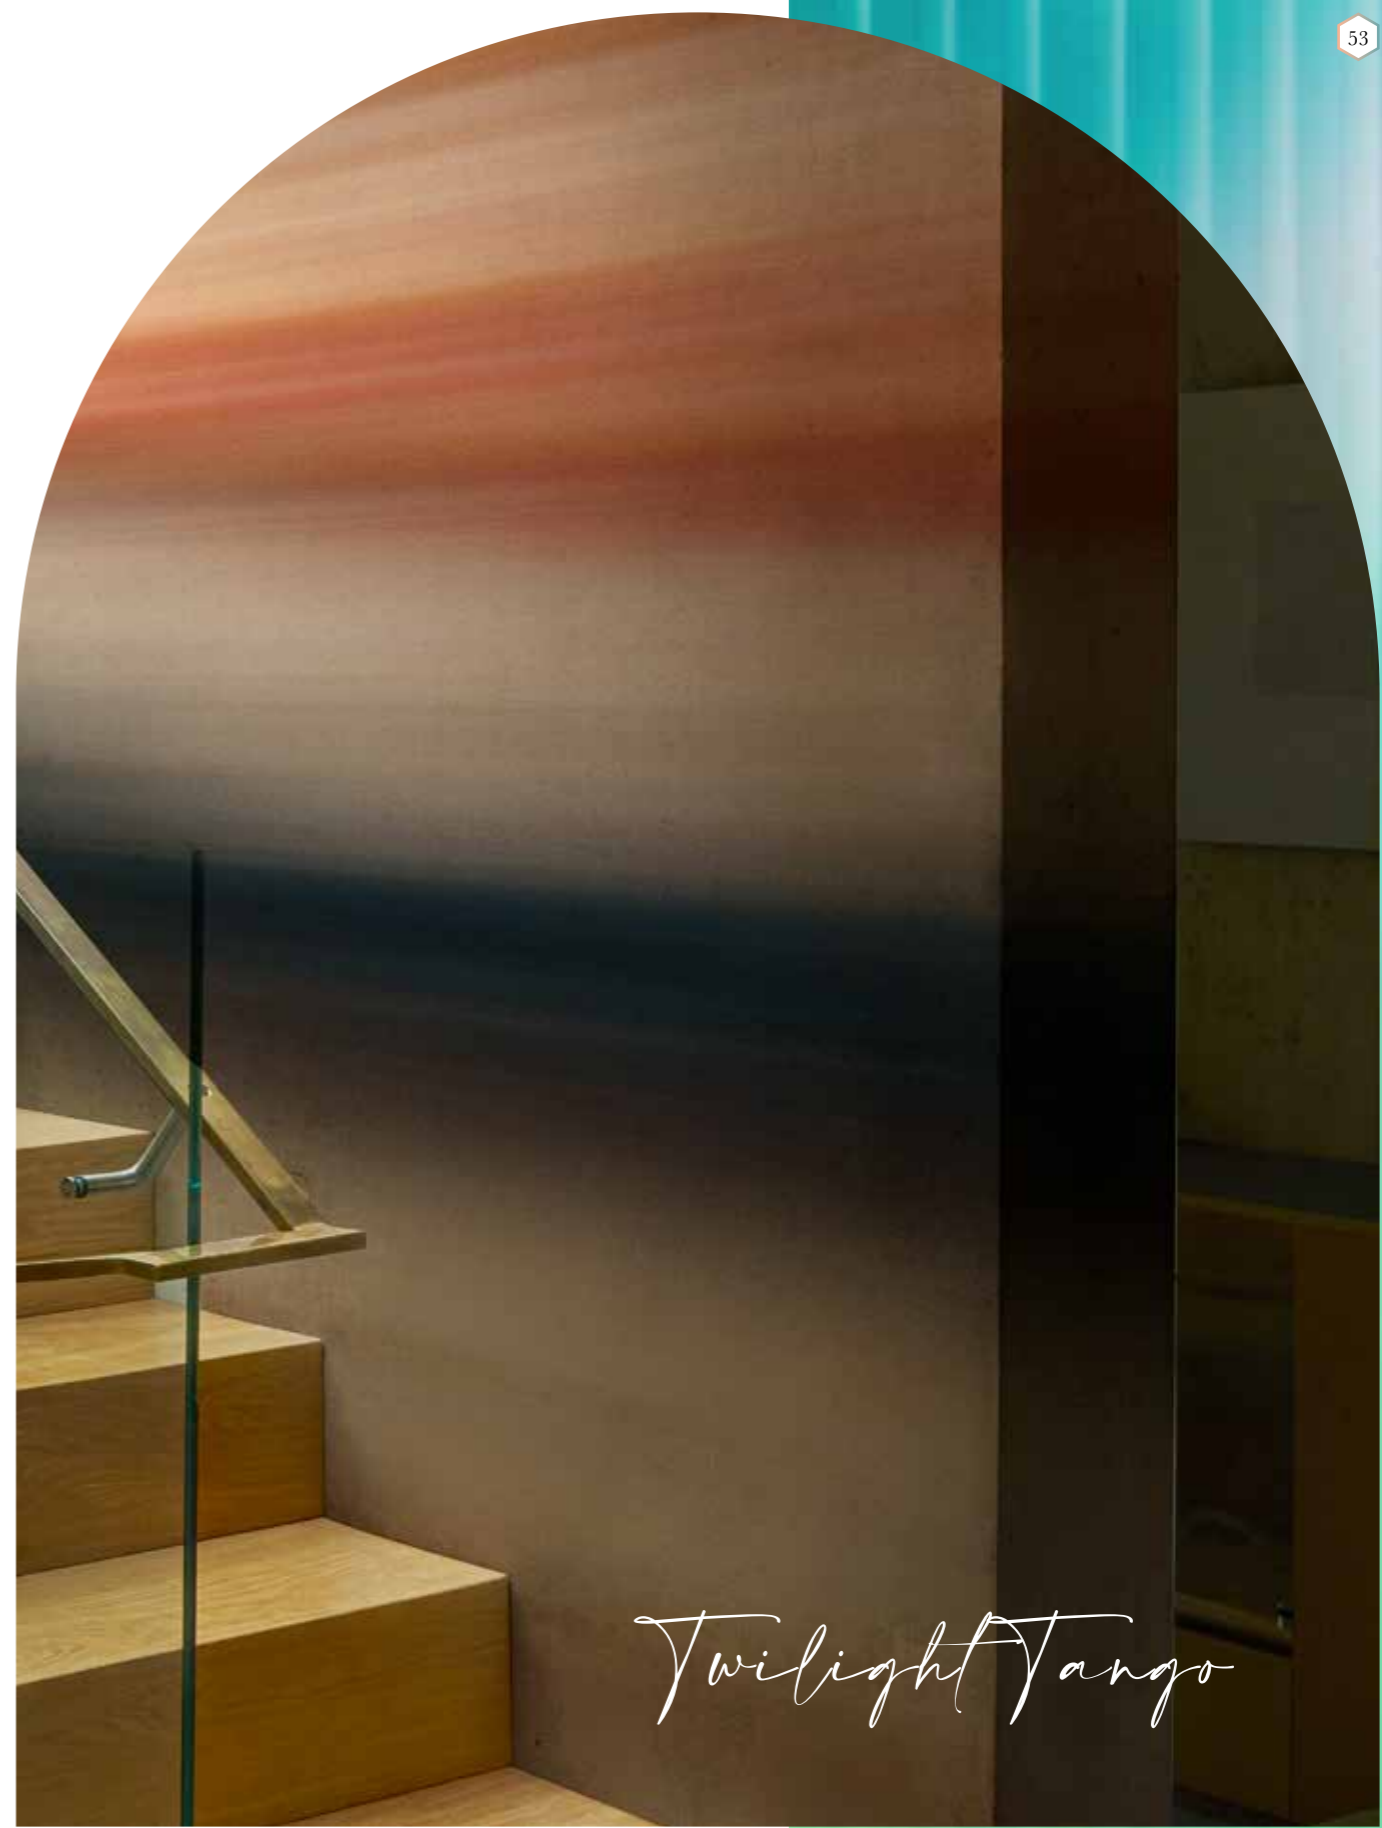

### Also available in these versions:

Reference nr: **MU14026**

Reference nr: **MU14027**

MUANCE

Twilight Tango

CLOSE-UP 1

CLOSE-UP 2