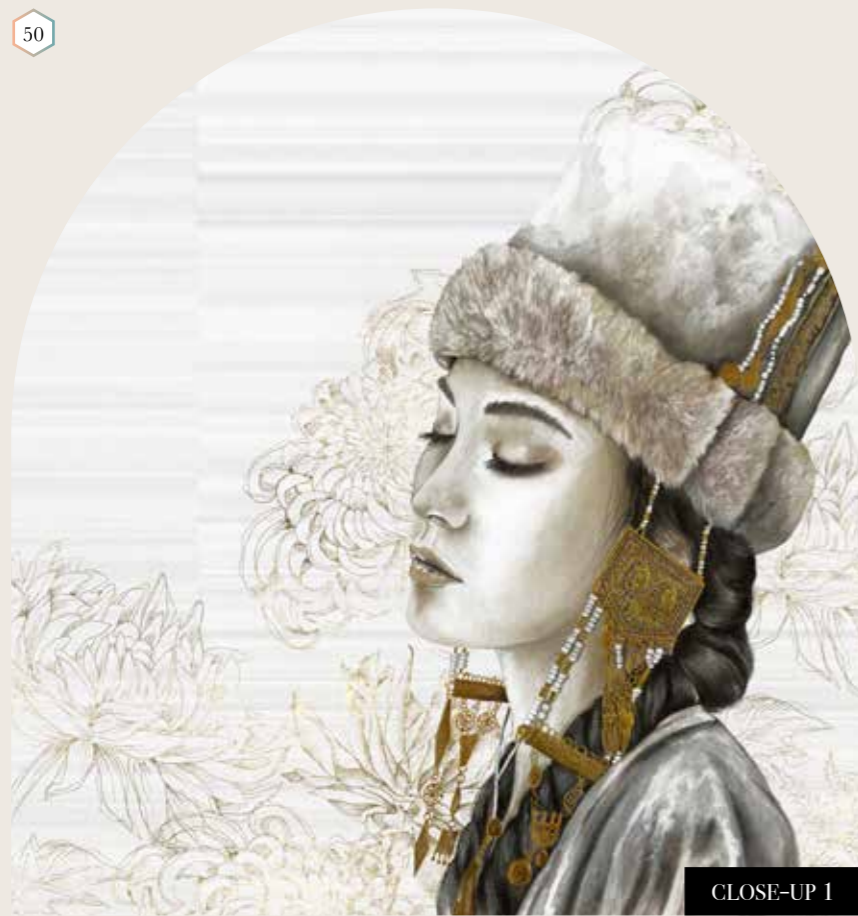

Muance portal

Login to our B2B webshop (portal.muance.eu) to order standard or custom sized murals. Don't have a login? Request access by filling out the form via portal.muance.eu/register. (Only available for businesses)

Standard specifications:

Size: 500 cm x 270 cm
All murals are printed by default with 50 cm panel widths, but can also be ordered using 100 cm wide panels if desired. (depending on material chosen below)

Print with your own sizes

This mural can be custom made to fit the dimensions of your wall.

Can be printed with these materials:

- Non-woven matt (50 cm panel) ☒
- Textured Vinyl (50 and 100 cm panels) ☒
- Textile (50 and 100 cm panels) ☒
- Metallic Gold (50 cm panel) ☒
- Metallic Copper (50 cm panel) ☐
- Metallic Silver (50 cm panel) ☐

Gobi princess

Reference nr: **MU14025**

Request a sample

Request a wallpaper sample for a more accurate representation of colors, textures and image quality. It is also advisable if you want to see the wallpaper on a metallic material. Samples can also be ordered through our online portal (portal.muance.eu).

Also available in these versions: