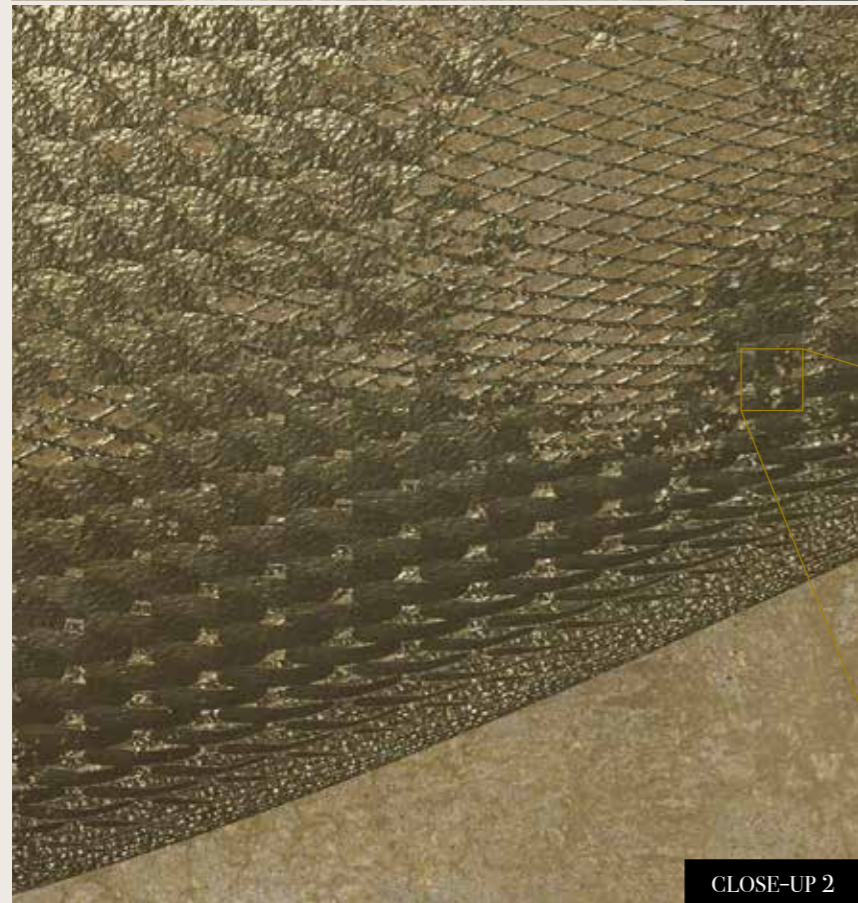

### Also available in these versions:

Reference nr: MU14059

Reference nr: MU14060

MUANCE

*Golden Horizon*

CLOSE-UP 1

CLOSE-UP 2

SCALE 1:1