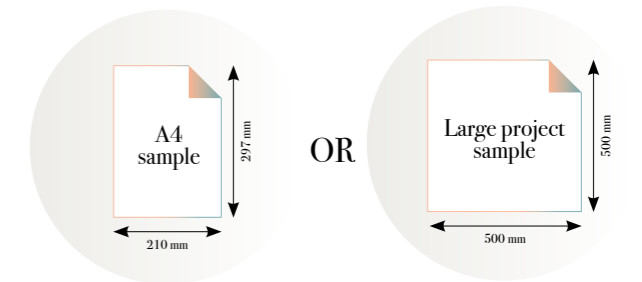

Muance portal

Login to our B2B webshop (portal.muance.eu) to order standard or custom sized murals. Don't have a login? Request access by filling out the form via portal.muance.eu/register. (Only available for businesses)

Standard specifications:

Size: 500 cm x 270 cm
All murals are printed by default with 50 cm panel widths, but can also be ordered using 100 cm wide panels if desired. (depending on material chosen below)

Print with your own sizes

This mural can be custom made to fit the dimensions of your wall.

Can be printed with these materials:

- Non-woven matt (50 cm panel) ☒
- Textured Vinyl (50 and 100 cm panels) ☒
- Textile (50 and 100 cm panels) ☒
- Metallic Gold (50 cm panel) ☒
- Metallic Copper (50 cm panel) ☐
- Metallic Silver (50 cm panel) ☐

Nadira

Reference nr: MU14010

50 CM PANEL 1	100 CM PANEL 2	150 CM PANEL 3	200 CM PANEL 4	250 CM PANEL 5	300 CM PANEL 6	350 CM PANEL 7	400 CM PANEL 8	450 CM PANEL 9	500 CM PANEL 10
100 CM PANEL 1		200 CM PANEL 2		300 CM PANEL 3		400 CM PANEL 4		500 CM PANEL 5	

Request a sample

Request a wallpaper sample for a more accurate representation of colors, textures and image quality. It is also advisable if you want to see the wallpaper on a metallic material. Samples can also be ordered through our online portal (portal.muance.eu).

Also available in these versions:

*not available on Gold

*not available on Gold