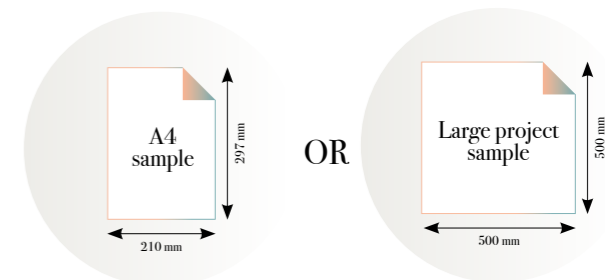

Muance portal

Login to our B2B webshop (portal.muance.eu) to order standard or custom sized murals. Don't have a login? Request access by filling out the form via portal.muance.eu/register. (Only available for businesses)

Standard specifications:

Size: 500 cm x 270 cm
All murals are printed by default with 50 cm panel widths, but can also be ordered using 100 cm wide panels if desired. (depending on material chosen below)

Print with your own sizes

This mural can be custom made to fit the dimensions of your wall.

Can be printed with these materials:

- Non-woven matt (50 cm panel) ☒
- Textured Vinyl (50 and 100 cm panels) ☒
- Textile (50 and 100 cm panels) ☒
- Metallic Gold (50 cm panel) ☒
- Metallic Copper (50 cm panel) ☐
- Metallic Silver (50 cm panel) ☐

Gobi princess

Reference nr: **MU14025**

Request a sample

Request a wallpaper sample for a more accurate representation of colors, textures and image quality. It is also advisable if you want to see the wallpaper on a metallic material. Samples can also be ordered through our online portal (portal.muance.eu).

Also available in these versions: