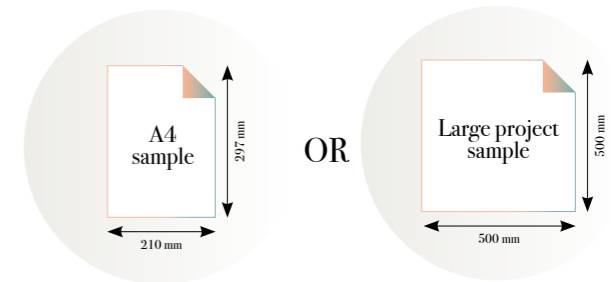

Muance portal

Login to our B2B webshop (portal.muance.eu) to order standard or custom sized murals. Don't have a login? Request access by filling out the form via portal.muance.eu/register. (Only available for businesses)

Standard specifications:

Size: 500 cm x 270 cm
All murals are printed by default with 50 cm panel widths, but can also be ordered using 100 cm wide panels if desired. (depending on material chosen below)

Print with your own sizes

This mural can be custom made to fit the dimensions of your wall.

Can be printed with these materials:

- Non-woven matt (50 cm panel) ☒
- Textured Vinyl (50 and 100 cm panels) ☒
- Textile (50 and 100 cm panels) ☒
- Metallic Gold (50 cm panel) ☐
- Metallic Copper (50 cm panel) ☐
- Metallic Silver (50 cm panel) ☐

Along the Nile

Reference nr: MU14067

50 CM PANEL 1	100 CM PANEL 2	150 CM PANEL 3	200 CM PANEL 4	250 CM PANEL 5	300 CM PANEL 6	350 CM PANEL 7	400 CM PANEL 8	450 CM PANEL 9	500 CM PANEL 10
100 CM PANEL 1		200 CM PANEL 2		300 CM PANEL 3		400 CM PANEL 4		500 CM PANEL 5	

Request a sample

Request a wallpaper sample for a more accurate representation of colors, textures and image quality. It is also advisable if you want to see the wallpaper on a metallic material. Samples can also be ordered through our online portal (portal.muance.eu).

Also available in these versions: