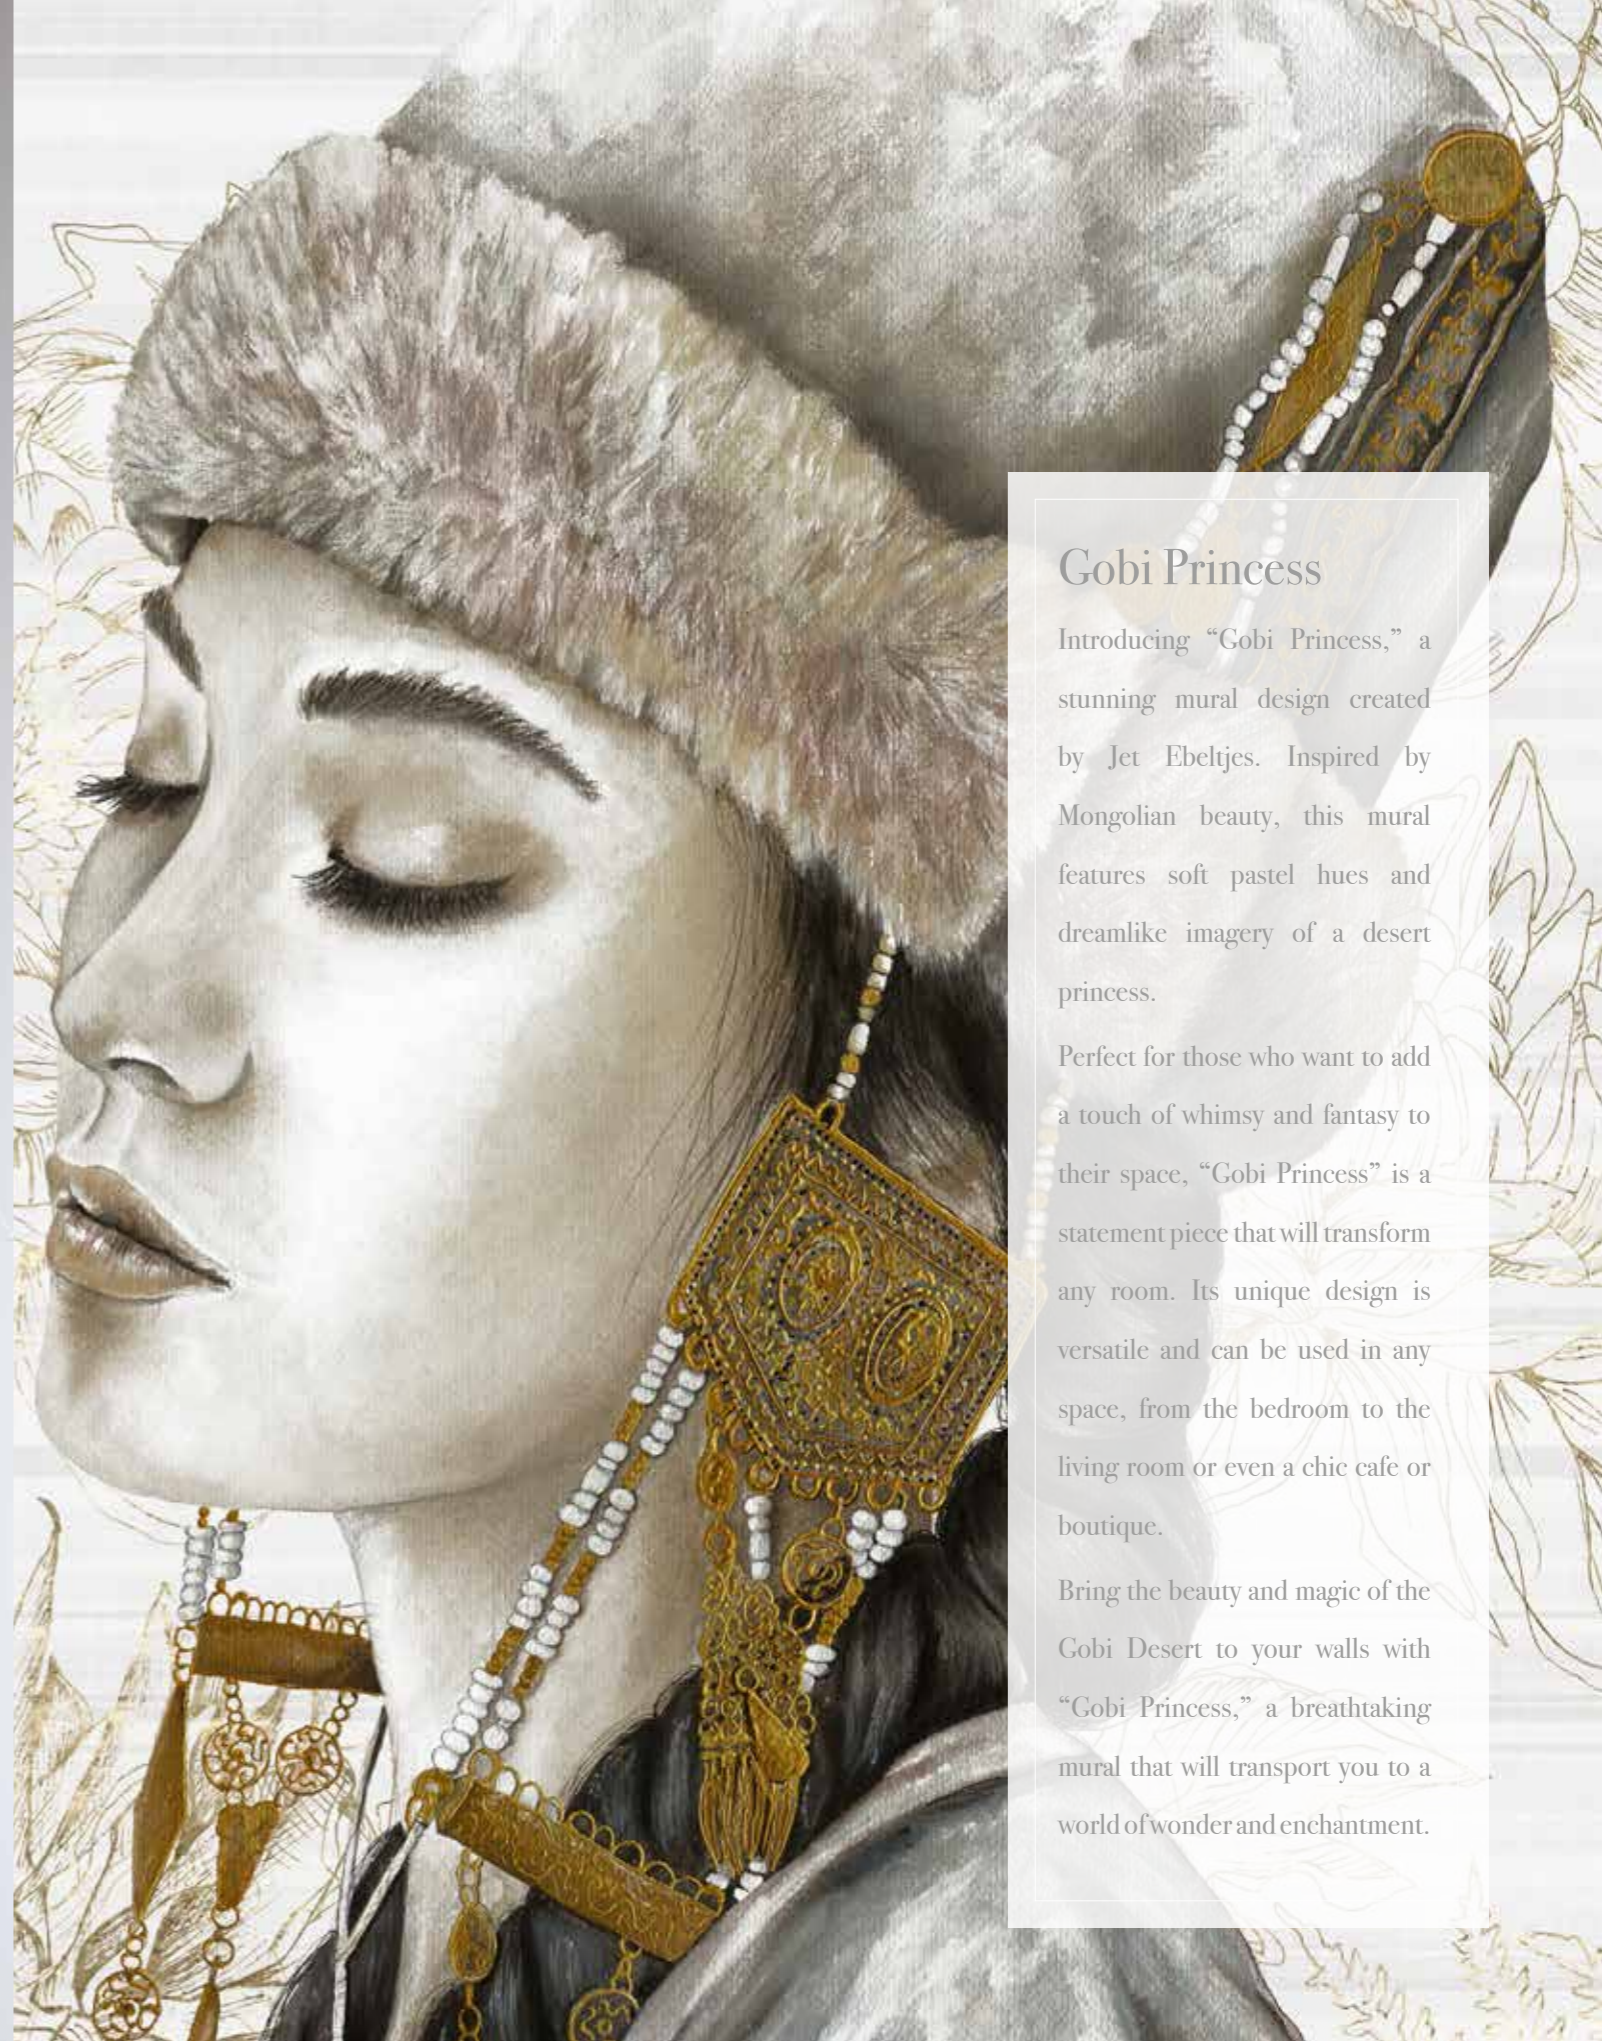

## Gobi Princess

Introducing “Gobi Princess,” a stunning mural design created by Jet Ebeltjes. Inspired by Mongolian beauty, this mural features soft pastel hues and dreamlike imagery of a desert princess.