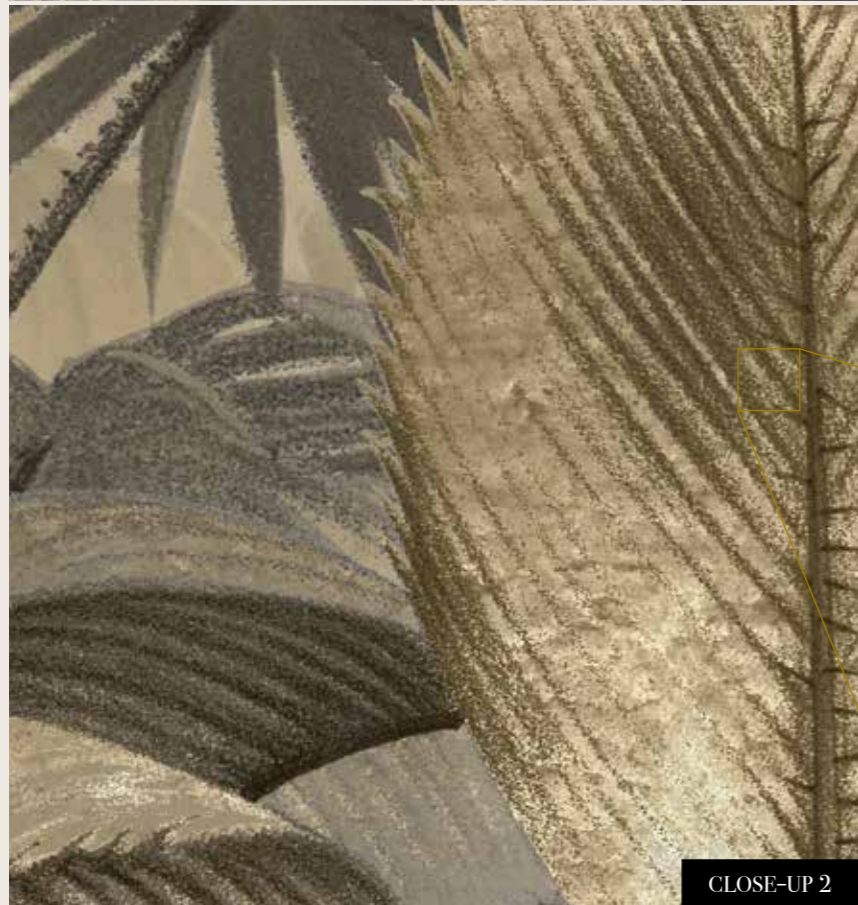

Can be printed with these materials:

- Non-woven matt (50 cm panel) ☒
- Textured Vinyl (50 and 100 cm panels) ☒
- Textile (50 and 100 cm panels) ☒
- Metallic Gold (50 cm panel) ☒
- Metallic Copper (50 cm panel) ☐
- Metallic Silver (50 cm panel) ☐