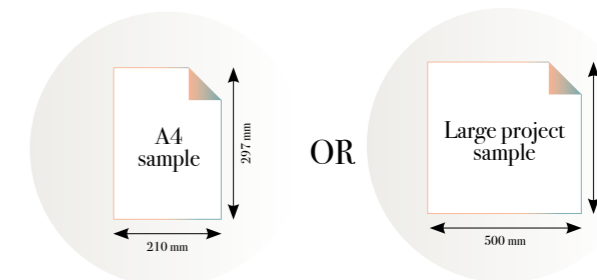

Muance portal

Login to our B2B webshop (portal.muance.eu) to order standard or custom sized murals. Don't have a login? Request access by filling out the form via portal.muance.eu/register. (Only available for businesses)

Standard specifications:

Size: 500 cm x 270 cm
All murals are printed by default with 50 cm panel widths, but can also be ordered using 100 cm wide panels if desired. (depending on material chosen below)

Print with your own sizes

This mural can be custom made to fit the dimensions of your wall.

Can be printed with these materials:

- Non-woven matt (50 cm panel) ☒
- Textured Vinyl (50 and 100 cm panels) ☒
- Textile (50 and 100 cm panels) ☒
- Metallic Gold (50 cm panel) ☒
- Metallic Copper (50 cm panel) ☐
- Metallic Silver (50 cm panel) ☐

Golden Horizon

Reference nr: MU14061

50 CM PANEL 1	100 CM PANEL 2	150 CM PANEL 3	200 CM PANEL 4	250 CM PANEL 5	300 CM PANEL 6	350 CM PANEL 7	400 CM PANEL 8	450 CM PANEL 9	500 CM PANEL 10
100 CM PANEL 1		200 CM PANEL 2		300 CM PANEL 3		400 CM PANEL 4		500 CM PANEL 5	

Request a sample

Request a wallpaper sample for a more accurate representation of colors, textures and image quality. It is also advisable if you want to see the wallpaper on a metallic material. Samples can also be ordered through our online portal (portal.muance.eu).

Also available in these versions: