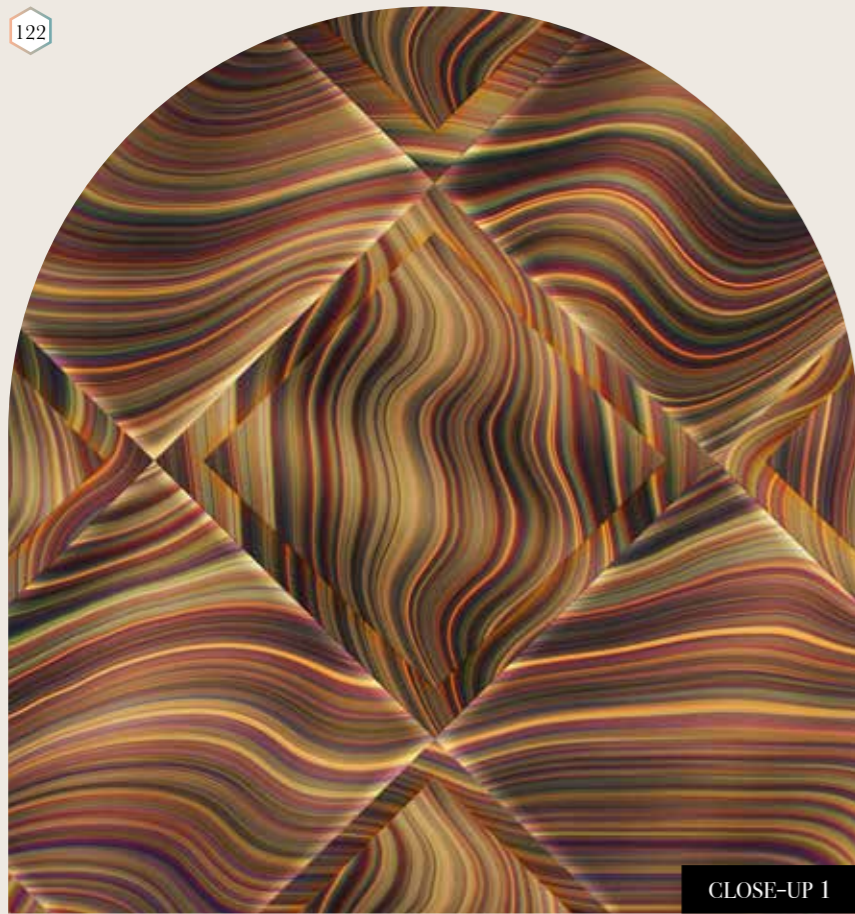

### Also available in these versions:

Reference nr: MU14068

Reference nr: MU14069

*MUANCE*

CLOSE-UP 1

CLOSE-UP 2

SCALE 1:1