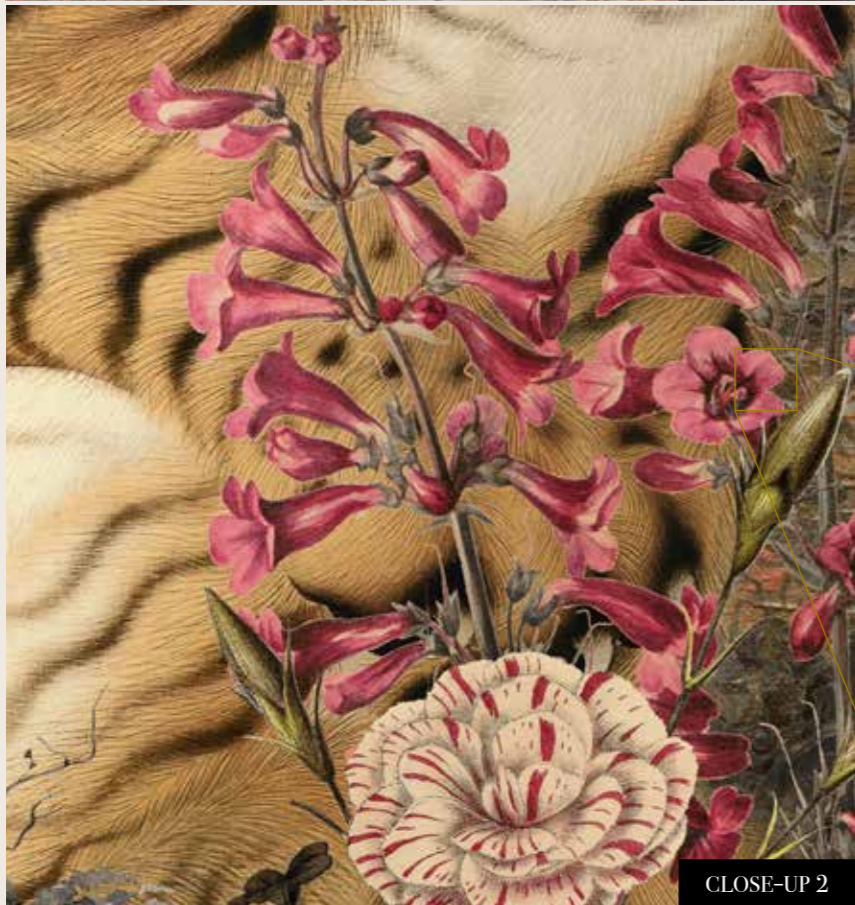

Muance portal

Login to our B2B webshop (portal.muance.eu) to order standard or custom sized murals. Don't have a login? Request access by filling out the form via portal.muance.eu/register. (Only available for businesses)

Standard specifications:

Size: 500 cm x 270 cm
All murals are printed by default with 50 cm panel widths, but can also be ordered using 100 cm wide panels if desired. (depending on material chosen below)

Print with your own sizes

This mural can be custom made to fit the dimensions of your wall.

Can be printed with these materials:

- Non-woven matt (50 cm panel) ☒
- Textured Vinyl (50 and 100 cm panels) ☒
- Textile (50 and 100 cm panels) ☒
- Metallic Gold (50 cm panel) ☒
- Metallic Copper (50 cm panel) ☐
- Metallic Silver (50 cm panel) ☐

CLOSE-UP 2

Eye of the tiger

Reference nr: MU14082

50 CM PANEL 1	100 CM PANEL 2	150 CM PANEL 3	200 CM PANEL 4	250 CM PANEL 5	300 CM PANEL 6	350 CM PANEL 7	400 CM PANEL 8	450 CM PANEL 9	500 CM PANEL 10
100 CM PANEL 1		200 CM PANEL 2		300 CM PANEL 3		400 CM PANEL 4		500 CM PANEL 5	

Request a sample

Request a wallpaper sample for a more accurate representation of colors, textures and image quality. It is also advisable if you want to see the wallpaper on a metallic material. Samples can also be ordered through our online portal (portal.muance.eu).

Also available in these versions:

*not available on Gold

*not available on Gold