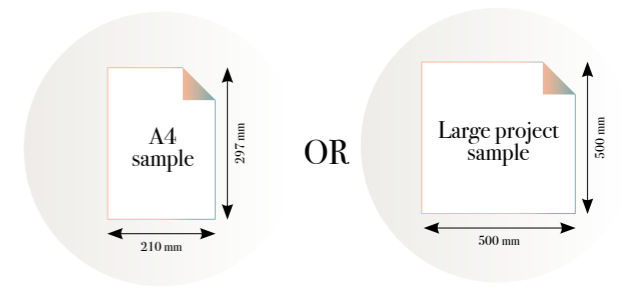

Muance portal

Login to our B2B webshop (portal.muance.eu) to order standard or custom sized murals. Don't have a login? Request access by filling out the form via portal.muance.eu/register. (Only available for businesses)

Standard specifications:

Size: 500 cm x 270 cm. All murals are printed by default with 50 cm panel widths, but can also be ordered using 100 cm wide panels if desired. (depending on material chosen below)

Print with your own sizes

This mural can be custom made to fit the dimensions of your wall.

Can be printed with these materials:

- Non-woven matt (50 cm panel) ☒
- Textured Vinyl (50 and 100 cm panels) ☒
- Textile (50 and 100 cm panels) ☒
- Metallic Gold (50 cm panel) ☒
- Metallic Copper (50 cm panel) ☐
- Metallic Silver (50 cm panel) ☐

Jamila dawn

Reference nr: MU14019

50 CM PANEL 1	100 CM PANEL 2	150 CM PANEL 3	200 CM PANEL 4	250 CM PANEL 5	300 CM PANEL 6	350 CM PANEL 7	400 CM PANEL 8	450 CM PANEL 9	500 CM PANEL 10
100 CM PANEL 1		200 CM PANEL 2		300 CM PANEL 3		400 CM PANEL 4		500 CM PANEL 5	

Request a sample

Request a wallpaper sample for a more accurate representation of colors, textures and image quality. It is also advisable if you want to see the wallpaper on a metallic material. Samples can also be ordered through our online portal (portal.muance.eu).

Also available in these versions: