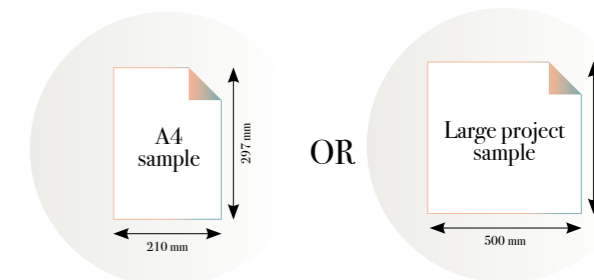

Request a sample

Request a wallpaper sample for a more accurate representation of colors, textures and image quality. It is also advisable if you want to see the wallpaper on a metallic material. Samples can also be ordered through our online portal (portal.muance.eu).