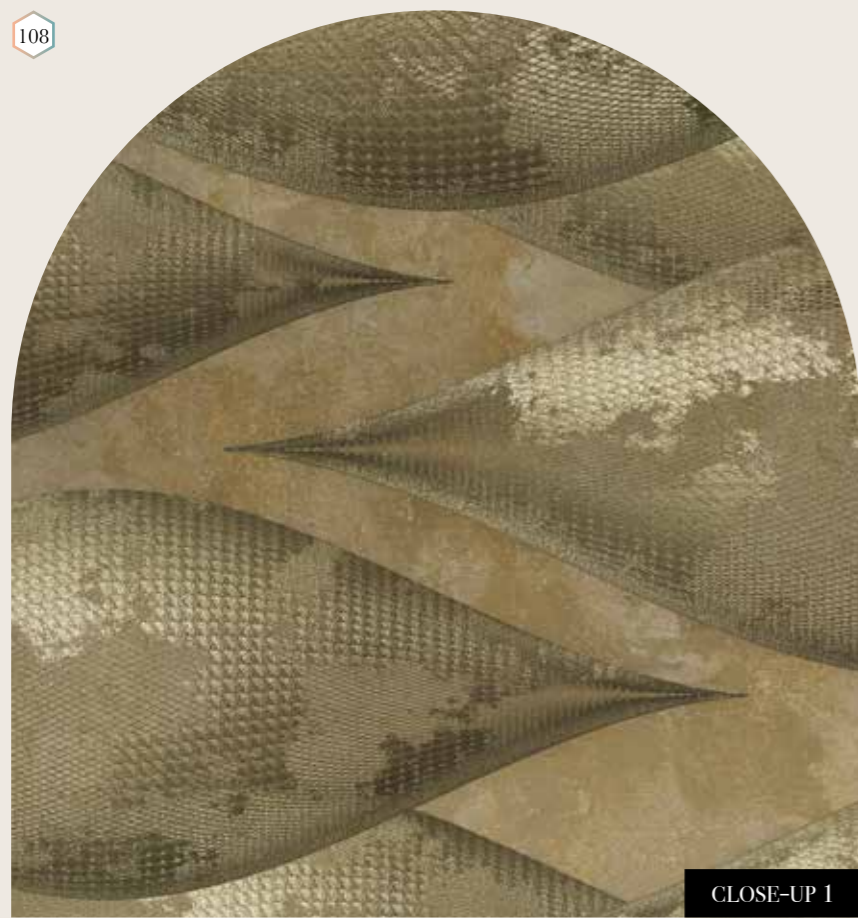

### Also available in these versions:

Reference nr: MU14059

Reference nr: MU14060

MUANCE

*Golden Horizon*

CLOSE-UP 1

CLOSE-UP 2

SCALE 1:1