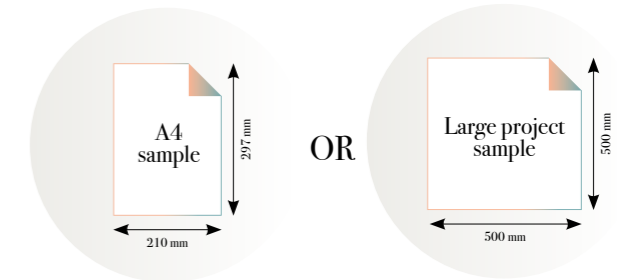

Muance portal

Login to our B2B webshop (portal.muance.eu) to order standard or custom sized murals
Don't have a login? Request access by filling out the form via portal.muance.eu/register.
(Only available for businesses)

Standard specifications:

Size: 500 cm x 270 cm
All murals are printed by default with 50 cm panel widths, but can also be ordered using 100 cm wide panels if desired.
(depending on material chosen below)

Print with your own sizes

This mural can be custom made to fit the dimensions of your wall.

Can be printed with these materials:

- Non-woven matt (50 cm panel) ☒
- Textured Vinyl (50 and 100 cm panels) ☒
- Textile (50 and 100 cm panels) ☒
- Metallic Gold (50 cm panel) ☒
- Metallic Copper (50 cm panel) ☐
- Metallic Silver (50 cm panel) ☐

Ornament

Reference nr: MU14094

50 CM PANEL 1	100 CM PANEL 2	150 CM PANEL 3	200 CM PANEL 4	250 CM PANEL 5	300 CM PANEL 6	350 CM PANEL 7	400 CM PANEL 8	450 CM PANEL 9	500 CM PANEL 10
100 CM PANEL 1		200 CM PANEL 2		300 CM PANEL 3		400 CM PANEL 4		500 CM PANEL 5	

Request a sample

Request a wallpaper sample for a more accurate representation of colors, textures and image quality. It is also advisable if you want to see the wallpaper on a metallic material. Samples can also be ordered through our online portal (portal.muance.eu).

Also available in these versions:

* available on Copper

*available on Silver