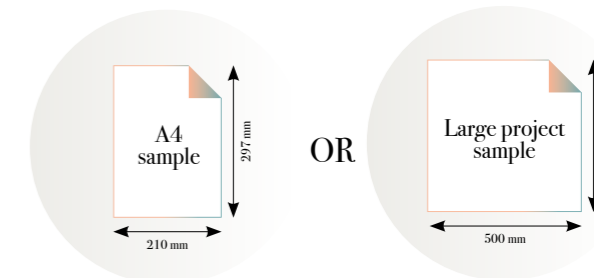

Muance portal

Login to our B2B webshop (portal.muance.eu) to order standard or custom sized murals. Don't have a login? Request access by filling out the form via portal.muance.eu/register. (Only available for businesses)

Standard specifications:

Size: 500 cm x 270 cm
All murals are printed by default with 50 cm panel widths, but can also be ordered using 100 cm wide panels if desired. (depending on material chosen below)

Print with your own sizes

This mural can be custom made to fit the dimensions of your wall.

Can be printed with these materials:

- Non-woven matt (50 cm panel) ☒
- Textured Vinyl (50 and 100 cm panels) ☒
- Textile (50 and 100 cm panels) ☒
- Metallic Gold (50 cm panel) ☐
- Metallic Copper (50 cm panel) ☐
- Metallic Silver (50 cm panel) ☐

Rosewood

Reference nr: MU14046

50 CM PANEL 1	100 CM PANEL 2	150 CM PANEL 3	200 CM PANEL 4	250 CM PANEL 5	300 CM PANEL 6	350 CM PANEL 7	400 CM PANEL 8	450 CM PANEL 9	500 CM PANEL 10
100 CM PANEL 1		200 CM PANEL 2		300 CM PANEL 3		400 CM PANEL 4		500 CM PANEL 5	

Request a sample

Request a wallpaper sample for a more accurate representation of colors, textures and image quality. It is also advisable if you want to see the wallpaper on a metallic material. Samples can also be ordered through our online portal (portal.muance.eu).

Also available in these versions:

*also available on Gold

*also available on Gold