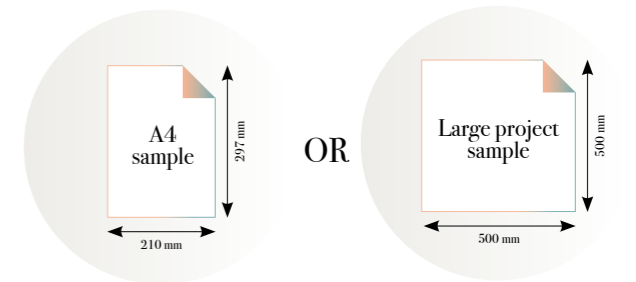

Muance portal

Login to our B2B webshop (portal.muance.eu) to order standard or custom sized murals. Don't have a login? Request access by filling out the form via portal.muance.eu/register. (Only available for businesses)

Standard specifications:

Size: 500 cm x 270 cm
All murals are printed by default with 50 cm panel widths, but can also be ordered using 100 cm wide panels if desired. (depending on material chosen below)

Print with your own sizes

This mural can be custom made to fit the dimensions of your wall.

Can be printed with these materials:

- Non-woven matt (50 cm panel) ☒
- Textured Vinyl (50 and 100 cm panels) ☒
- Textile (50 and 100 cm panels) ☒
- Metallic Gold (50 cm panel) ☐
- Metallic Copper (50 cm panel) ☐
- Metallic Silver (50 cm panel) ☒

Chromatic

Reference nr: MU14073

50 CM PANEL 1	100 CM PANEL 2	150 CM PANEL 3	200 CM PANEL 4	250 CM PANEL 5	300 CM PANEL 6	350 CM PANEL 7	400 CM PANEL 8	450 CM PANEL 9	500 CM PANEL 10
100 CM PANEL 1		200 CM PANEL 2		300 CM PANEL 3		400 CM PANEL 4		500 CM PANEL 5	

Request a sample

Request a wallpaper sample for a more accurate representation of colors, textures and image quality. It is also advisable if you want to see the wallpaper on a metallic material. Samples can also be ordered through our online portal (portal.muance.eu).

Also available in these versions: