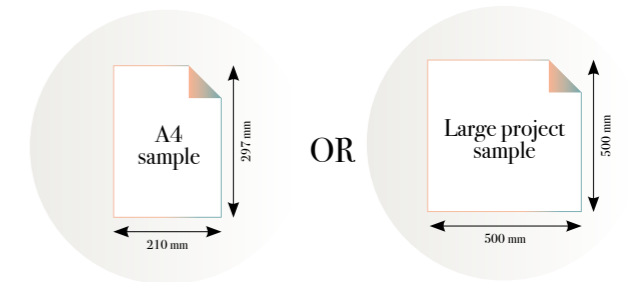

Muance portal

Login to our B2B webshop (portal.muance.eu) to order standard or custom sized murals. Don't have a login? Request access by filling out the form via portal.muance.eu/register. (Only available for businesses)

Standard specifications:

Size: 500 cm x 270 cm. All murals are printed by default with 50 cm panel widths, but can also be ordered using 100 cm wide panels if desired. (depending on material chosen below)

Print with your own sizes

This mural can be custom made to fit the dimensions of your wall.

Can be printed with these materials:

- Non-woven matt (50 cm panel) ☒
- Textured Vinyl (50 and 100 cm panels) ☒
- Textile (50 and 100 cm panels) ☒
- Metallic Gold (50 cm panel) ☒
- Metallic Copper (50 cm panel) ☐
- Metallic Silver (50 cm panel) ☐

Luxor

Reference nr: MU14043

50 CM PANEL 1	100 CM PANEL 2	150 CM PANEL 3	200 CM PANEL 4	250 CM PANEL 5	300 CM PANEL 6	350 CM PANEL 7	400 CM PANEL 8	450 CM PANEL 9	500 CM PANEL 10
100 CM PANEL 1		200 CM PANEL 2		300 CM PANEL 3		400 CM PANEL 4		500 CM PANEL 5	

Request a sample

Request a wallpaper sample for a more accurate representation of colors, textures and image quality. It is also advisable if you want to see the wallpaper on a metallic material. Samples can also be ordered through our online portal (portal.muance.eu).

Also available in these versions:

*available on Silver, not gold