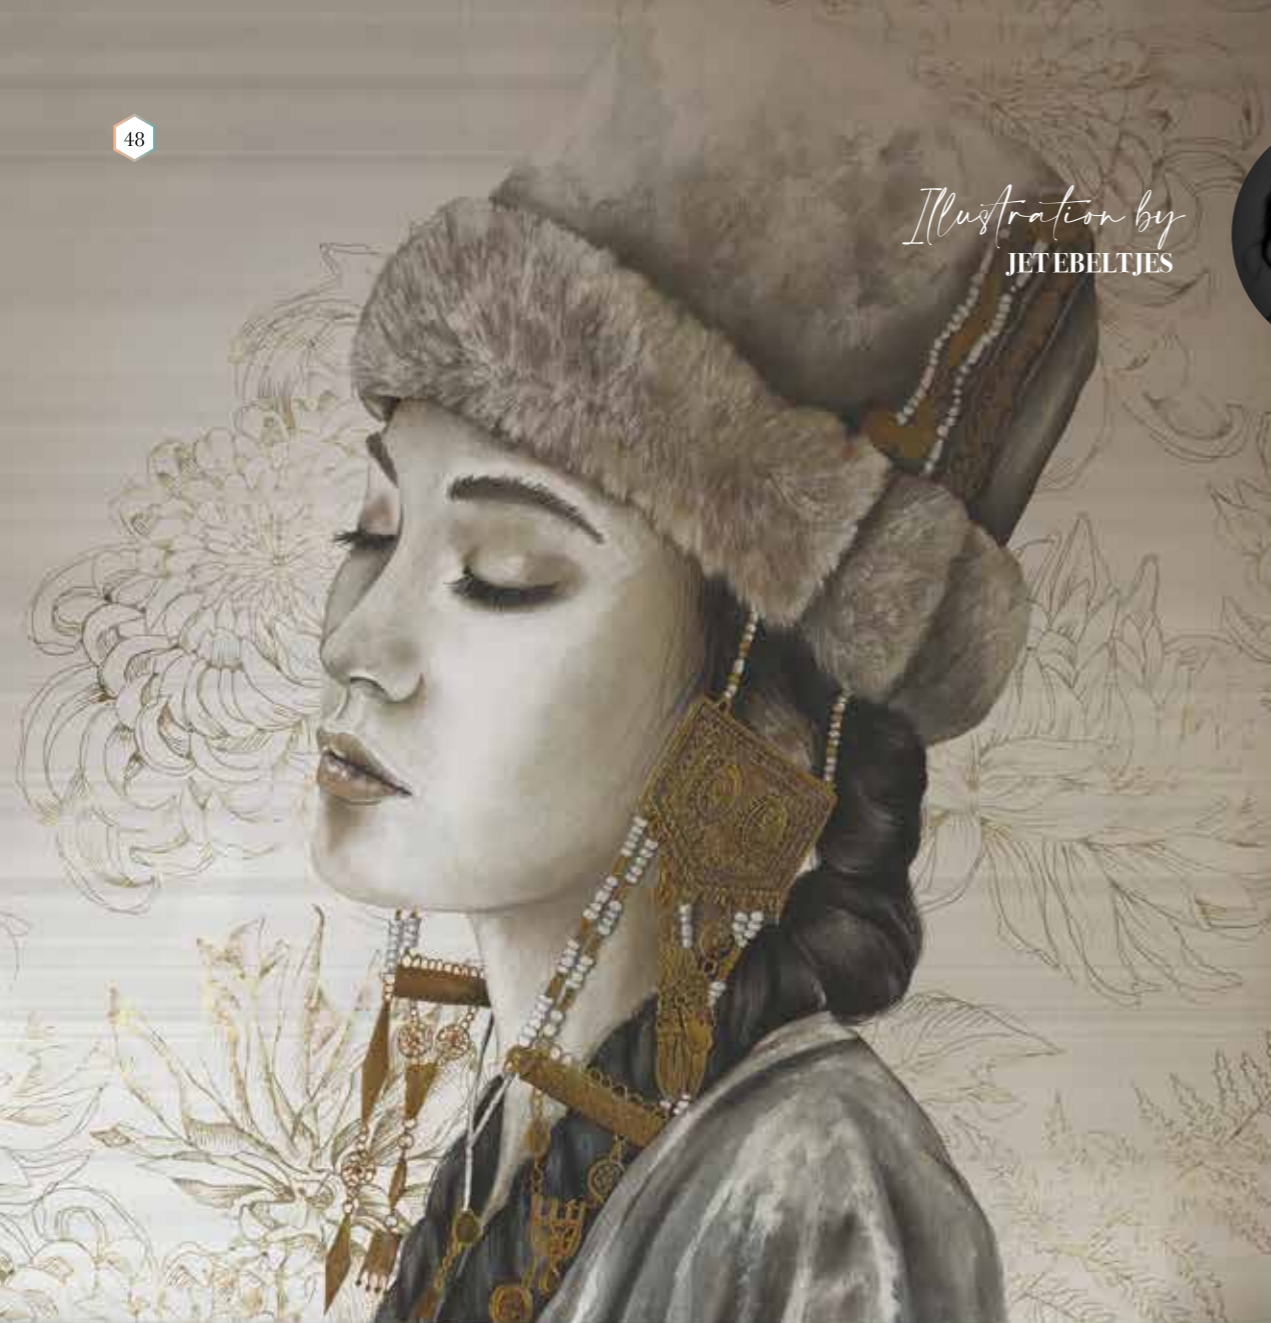

## Gobi Princess

Introducing “Gobi Princess,” a stunning mural design created by Jet Ebeltjes. Inspired by Mongolian beauty, this mural features soft pastel hues and dreamlike imagery of a desert princess.