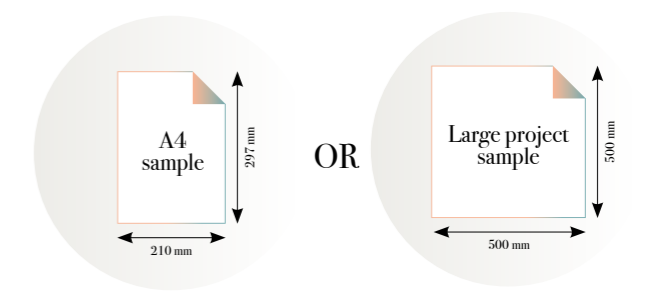

Muance portal

Login to our B2B webshop (portal.muance.eu) to order standard or custom sized murals. Don't have a login? Request access by filling out the form via portal.muance.eu/register. (Only available for businesses)

Standard specifications:

Size: 500 cm x 270 cm
All murals are printed by default with 50 cm panel widths, but can also be ordered using 100 cm wide panels if desired. (depending on material chosen below)

Print with your own sizes

This mural can be custom made to fit the dimensions of your wall.

Can be printed with these materials:

- Non-woven matt (50 cm panel) ☒
- Textured Vinyl (50 and 100 cm panels) ☒
- Textile (50 and 100 cm panels) ☒
- Metallic Gold (50 cm panel) ☐
- Metallic Copper (50 cm panel) ☐
- Metallic Silver (50 cm panel) ☐

Twilight Tango

Reference nr: MU14028

50 CM PANEL 1	100 CM PANEL 2	150 CM PANEL 3	200 CM PANEL 4	250 CM PANEL 5	300 CM PANEL 6	350 CM PANEL 7	400 CM PANEL 8	450 CM PANEL 9	500 CM PANEL 10
100 CM PANEL 1		200 CM PANEL 2		300 CM PANEL 3		400 CM PANEL 4		500 CM PANEL 5	

Request a sample

Request a wallpaper sample for a more accurate representation of colors, textures and image quality. It is also advisable if you want to see the wallpaper on a metallic material. Samples can also be ordered through our online portal (portal.muance.eu).

Also available in these versions:

*available on Silver