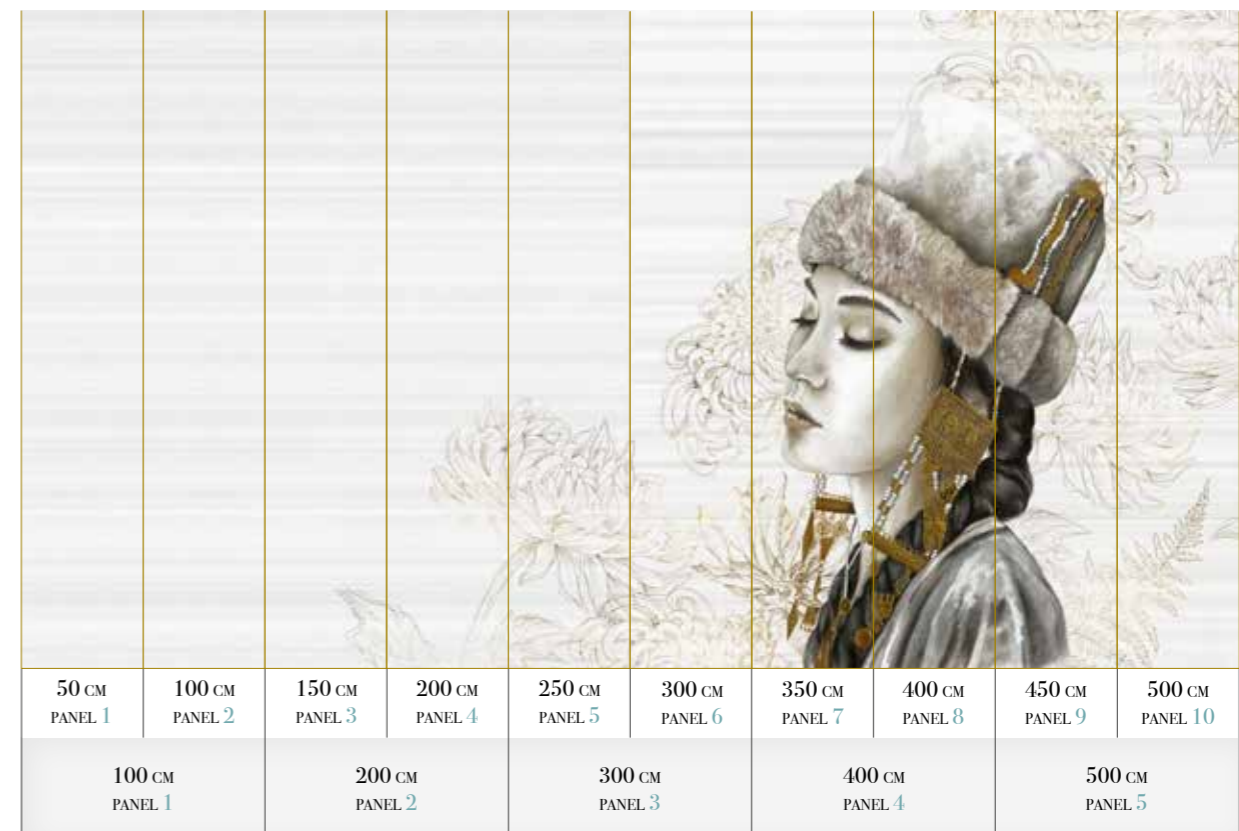

### Standard specifications:

Size: 500 cm x 270 cm  
All murals are printed by default with 50 cm panel widths, but can also be ordered using 100 cm wide panels if desired. (depending on material chosen below)

### Print with your own sizes

This mural can be custom made to fit the dimensions of your wall.

## Gobi princess

Reference nr: **MU14025**

270 cm height