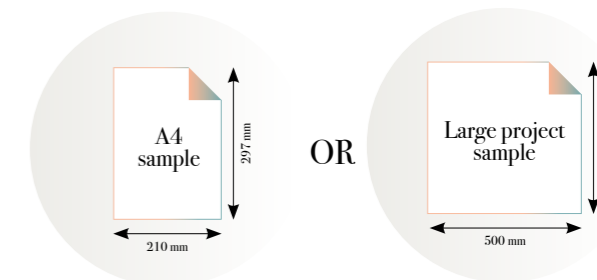

Muance portal

Login to our B2B webshop (portal.muance.eu) to order standard or custom sized murals. Don't have a login? Request access by filling out the form via portal.muance.eu/register. (Only available for businesses)

Standard specifications:

Size: 500 cm x 270 cm
All murals are printed by default with 50 cm panel widths, but can also be ordered using 100 cm wide panels if desired. (depending on material chosen below)

Print with your own sizes

This mural can be custom made to fit the dimensions of your wall.

Can be printed with these materials:

- Non-woven matt (50 cm panel) ☒
- Textured Vinyl (50 and 100 cm panels) ☒
- Textile (50 and 100 cm panels) ☒
- Metallic Gold (50 cm panel) ☒
- Metallic Copper (50 cm panel) ☐
- Metallic Silver (50 cm panel) ☐

Sahara Nights

Reference nr: MU14055

50 CM PANEL 1	100 CM PANEL 2	150 CM PANEL 3	200 CM PANEL 4	250 CM PANEL 5	300 CM PANEL 6	350 CM PANEL 7	400 CM PANEL 8	450 CM PANEL 9	500 CM PANEL 10
100 CM PANEL 1		200 CM PANEL 2		300 CM PANEL 3		400 CM PANEL 4		500 CM PANEL 5	

Request a sample

Request a wallpaper sample for a more accurate representation of colors, textures and image quality. It is also advisable if you want to see the wallpaper on a metallic material. Samples can also be ordered through our online portal (portal.muance.eu).

Also available in these versions: