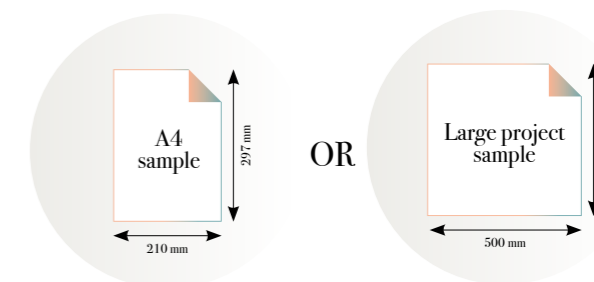

Request a sample

Request a wallpaper sample for a more accurate representation of colors, textures and image quality. It is also advisable if you want to see the wallpaper on a metallic material. Samples can also be ordered through our online portal (portal.muance.eu).