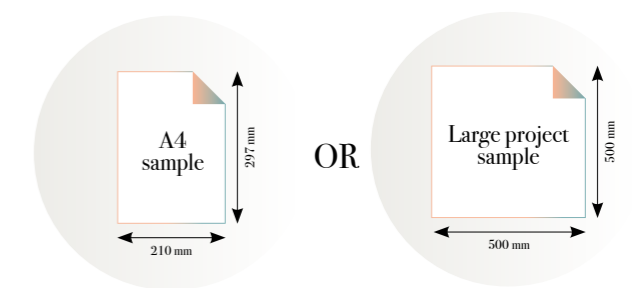

Muance portal

Login to our B2B webshop (portal.muance.eu) to order standard or custom sized murals. Don't have a login? Request access by filling out the form via portal.muance.eu/register. (Only available for businesses)

Standard specifications:

Size: 500 cm x 270 cm
All murals are printed by default with 50 cm panel widths, but can also be ordered using 100 cm wide panels if desired. (depending on material chosen below)

Print with your own sizes

This mural can be custom made to fit the dimensions of your wall.

Can be printed with these materials:

- Non-woven matt (50 cm panel) ☒
- Textured Vinyl (50 and 100 cm panels) ☒
- Textile (50 and 100 cm panels) ☒
- Metallic Gold (50 cm panel) ☒
- Metallic Copper (50 cm panel) ☐
- Metallic Silver (50 cm panel) ☐

Blissful

Reference nr: MU14037

50 CM PANEL 1	100 CM PANEL 2	150 CM PANEL 3	200 CM PANEL 4	250 CM PANEL 5	300 CM PANEL 6	350 CM PANEL 7	400 CM PANEL 8	450 CM PANEL 9	500 CM PANEL 10
100 CM PANEL 1		200 CM PANEL 2		300 CM PANEL 3		400 CM PANEL 4		500 CM PANEL 5	

Request a sample

Request a wallpaper sample for a more accurate representation of colors, textures and image quality. It is also advisable if you want to see the wallpaper on a metallic material. Samples can also be ordered through our online portal (portal.muance.eu).

Also available in these versions: