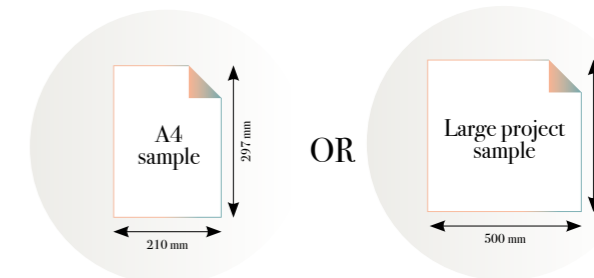

Request a sample

Request a wallpaper sample for a more accurate representation of colors, textures and image quality. It is also advisable if you want to see the wallpaper on a metallic material. Samples can also be ordered through our online portal (portal.muance.eu).