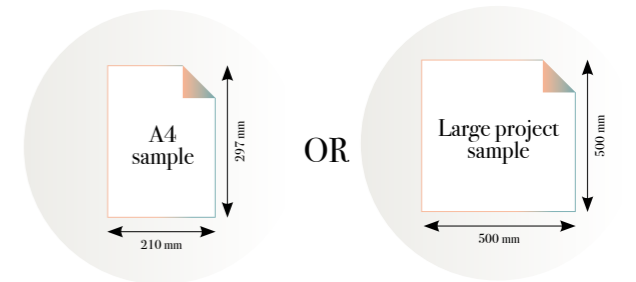

Muance portal

Login to our B2B webshop (portal.muance.eu) to order standard or custom sized murals. Don't have a login? Request access by filling out the form via portal.muance.eu/register. (Only available for businesses)

Standard specifications:

Size: 500 cm x 270 cm
All murals are printed by default with 50 cm panel widths, but can also be ordered using 100 cm wide panels if desired. (depending on material chosen below)

Print with your own sizes

This mural can be custom made to fit the dimensions of your wall.

Can be printed with these materials:

- Non-woven matt (50 cm panel) ☒
- Textured Vinyl (50 and 100 cm panels) ☒
- Textile (50 and 100 cm panels) ☒
- Metallic Gold (50 cm panel) ☒
- Metallic Copper (50 cm panel) ☐
- Metallic Silver (50 cm panel) ☐

Mixed emotions

Reference nr: MU14079

50 CM PANEL 1	100 CM PANEL 2	150 CM PANEL 3	200 CM PANEL 4	250 CM PANEL 5	300 CM PANEL 6	350 CM PANEL 7	400 CM PANEL 8	450 CM PANEL 9	500 CM PANEL 10
100 CM PANEL 1		200 CM PANEL 2		300 CM PANEL 3		400 CM PANEL 4		500 CM PANEL 5	

Request a sample

Request a wallpaper sample for a more accurate representation of colors, textures and image quality. It is also advisable if you want to see the wallpaper on a metallic material. Samples can also be ordered through our online portal (portal.muance.eu).

Also available in these versions: