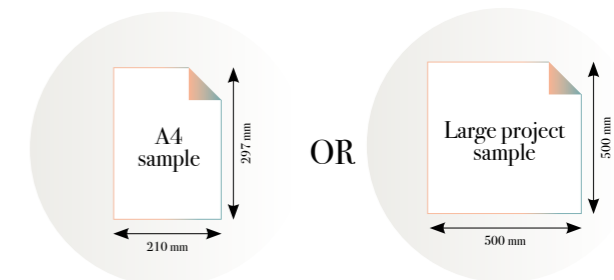

Muance portal

Login to our B2B webshop (portal.muance.eu) to order standard or custom sized murals. Don't have a login? Request access by filling out the form via portal.muance.eu/register. (Only available for businesses)

Standard specifications:

Size: 500 cm x 270 cm. All murals are printed by default with 50 cm panel widths, but can also be ordered using 100 cm wide panels if desired. (depending on material chosen below)

Print with your own sizes

This mural can be custom made to fit the dimensions of your wall.

Can be printed with these materials:

- Non-woven matt (50 cm panel) ☒
- Textured Vinyl (50 and 100 cm panels) ☒
- Textile (50 and 100 cm panels) ☒
- Metallic Gold (50 cm panel) ☒
- Metallic Copper (50 cm panel) ☐
- Metallic Silver (50 cm panel) ☐

Ivory Moon

Reference nr: MU14007

50 CM PANEL 1	100 CM PANEL 2	150 CM PANEL 3	200 CM PANEL 4	250 CM PANEL 5	300 CM PANEL 6	350 CM PANEL 7	400 CM PANEL 8	450 CM PANEL 9	500 CM PANEL 10
100 CM PANEL 1		200 CM PANEL 2		300 CM PANEL 3		400 CM PANEL 4		500 CM PANEL 5	

Request a sample

Request a wallpaper sample for a more accurate representation of colors, textures and image quality. It is also advisable if you want to see the wallpaper on a metallic material. Samples can also be ordered through our online portal (portal.muance.eu).

Also available in these versions: