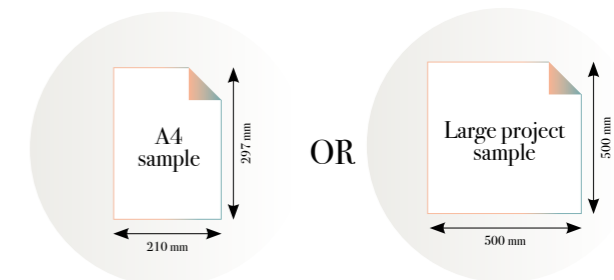

Muance portal

Login to our B2B webshop (portal.muance.eu) to order standard or custom sized murals
Don't have a login? Request access by filling out the form via portal.muance.eu/register.
(Only available for businesses)

Standard specifications:

Size: 500 cm x 270 cm
All murals are printed by default with 50 cm panel widths, but can also be ordered using 100 cm wide panels if desired.
(depending on material chosen below)

Print with your own sizes

This mural can be custom made to fit the dimensions of your wall.

Can be printed with these materials:

- Non-woven matt (50 cm panel) ☒
- Textured Vinyl (50 and 100 cm panels) ☒
- Textile (50 and 100 cm panels) ☒
- Metallic Gold (50 cm panel) ☐
- Metallic Copper (50 cm panel) ☐
- Metallic Silver (50 cm panel) ☒

Bella Luna

Reference nr: MU14016

50 CM PANEL 1	100 CM PANEL 2	150 CM PANEL 3	200 CM PANEL 4	250 CM PANEL 5	300 CM PANEL 6	350 CM PANEL 7	400 CM PANEL 8	450 CM PANEL 9	500 CM PANEL 10
100 CM PANEL 1		200 CM PANEL 2		300 CM PANEL 3		400 CM PANEL 4		500 CM PANEL 5	

Request a sample

Request a wallpaper sample for a more accurate representation of colors, textures and image quality. It is also advisable if you want to see the wallpaper on a metallic material. Samples can also be ordered through our online portal (portal.muance.eu).

Also available in these versions:

*not available on Silver