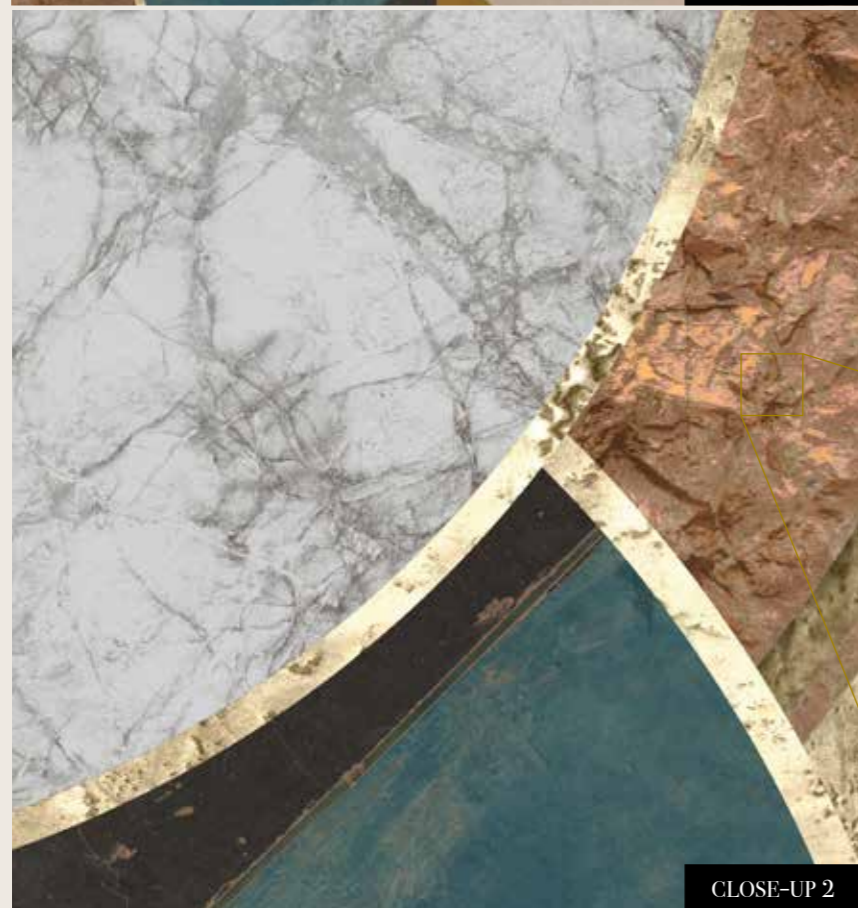

CLOSE-UP 1

CLOSE-UP 2