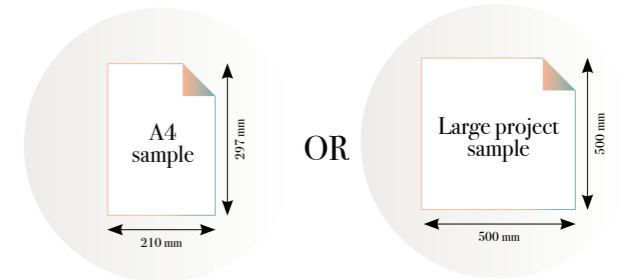

Muance portal

Login to our B2B webshop (portal.muance.eu) to order standard or custom sized murals
Don't have a login? Request access by filling out the form via portal.muance.eu/register.
(Only available for businesses)

Standard specifications:

Size: 500 cm x 270 cm
All murals are printed by default with 50 cm panel widths, but can also be ordered using 100 cm wide panels if desired.
(depending on material chosen below)

Print with your own sizes

This mural can be custom made to fit the dimensions of your wall.

Can be printed with these materials:

- Non-woven matt (50 cm panel) ☒
- Textured Vinyl (50 and 100 cm panels) ☒
- Textile (50 and 100 cm panels) ☒
- Metallic Gold (50 cm panel) ☒
- Metallic Copper (50 cm panel) ☐
- Metallic Silver (50 cm panel) ☐

Kintsugi Wall

Reference nr: [MU14088](#)

50 CM PANEL 1	100 CM PANEL 2	150 CM PANEL 3	200 CM PANEL 4	250 CM PANEL 5	300 CM PANEL 6	350 CM PANEL 7	400 CM PANEL 8	450 CM PANEL 9	500 CM PANEL 10
100 CM PANEL 1		200 CM PANEL 2		300 CM PANEL 3		400 CM PANEL 4		500 CM PANEL 5	

Request a sample

Request a wallpaper sample for a more accurate representation of colors, textures and image quality. It is also advisable if you want to see the wallpaper on a metallic material. Samples can also be ordered through our online portal (portal.muance.eu).

Also available in these versions: