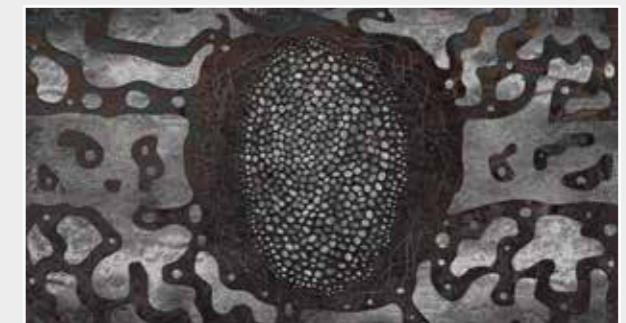

Reference nr: MU14096

*available on Silver