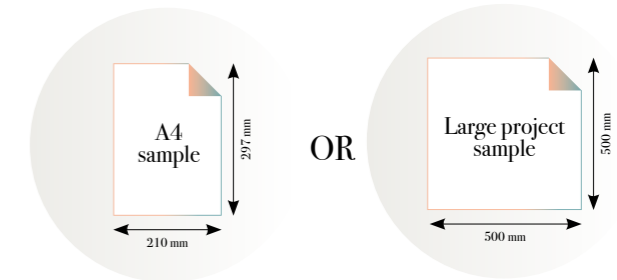

Muance portal

Login to our B2B webshop (portal.muance.eu) to order standard or custom sized murals. Don't have a login? Request access by filling out the form via portal.muance.eu/register. *(Only available for businesses)*

Standard specifications:

Size: 500 cm x 270 cm
All murals are printed by default with 50 cm panel widths, but can also be ordered using 100 cm wide panels if desired. *(depending on material chosen below)*

Print with your own sizes

This mural can be custom made to fit the dimensions of your wall.

Can be printed with these materials:

- Non-woven matt (50 cm panel) ☒
- Textured Vinyl (50 and 100 cm panels) ☒
- Textile (50 and 100 cm panels) ☒
- Metallic Gold (50 cm panel) ☐
- Metallic Copper (50 cm panel) ☐
- Metallic Silver (50 cm panel) ☐

When patterns are warped

Reference nr: MU14070

50 CM PANEL 1	100 CM PANEL 2	150 CM PANEL 3	200 CM PANEL 4	250 CM PANEL 5	300 CM PANEL 6	350 CM PANEL 7	400 CM PANEL 8	450 CM PANEL 9	500 CM PANEL 10
100 CM PANEL 1		200 CM PANEL 2		300 CM PANEL 3		400 CM PANEL 4		500 CM PANEL 5	

Request a sample

Request a wallpaper sample for a more accurate representation of colors, textures and image quality. It is also advisable if you want to see the wallpaper on a metallic material. Samples can also be ordered through our online portal (portal.muance.eu).

Also available in these versions:

*also available on Silver