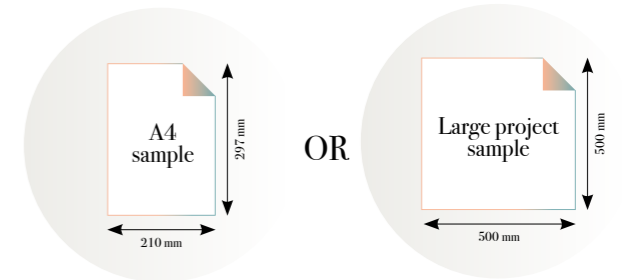

Muance portal

Login to our B2B webshop (portal.muance.eu) to order standard or custom sized murals
Don't have a login? Request access by filling out the form via portal.muance.eu/register.
(Only available for businesses)

Standard specifications:

Size: 500 cm x 270 cm
All murals are printed by default with 50 cm panel widths, but can also be ordered using 100 cm wide panels if desired.
(depending on material chosen below)

Print with your own sizes

This mural can be custom made to fit the dimensions of your wall.

Can be printed with these materials:

- Non-woven matt (50 cm panel) ☒
- Textured Vinyl (50 and 100 cm panels) ☒
- Textile (50 and 100 cm panels) ☒
- Metallic Gold (50 cm panel) ☒
- Metallic Copper (50 cm panel) ☐
- Metallic Silver (50 cm panel) ☐

Bamboo gold

Reference nr: [MU14076](#)

50 CM PANEL 1	100 CM PANEL 2	150 CM PANEL 3	200 CM PANEL 4	250 CM PANEL 5	300 CM PANEL 6	350 CM PANEL 7	400 CM PANEL 8	450 CM PANEL 9	500 CM PANEL 10
100 CM PANEL 1		200 CM PANEL 2		300 CM PANEL 3		400 CM PANEL 4		500 CM PANEL 5	

Request a sample

Request a wallpaper sample for a more accurate representation of colors, textures and image quality. It is also advisable if you want to see the wallpaper on a metallic material. Samples can also be ordered through our online portal (portal.muance.eu).

Also available in these versions:

*not available on Gold

*not available on Gold