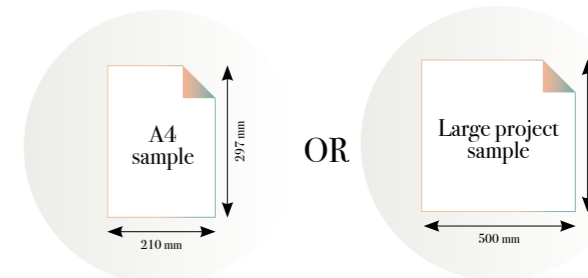

Muance portal

Login to our B2B webshop (portal.muance.eu) to order standard or custom sized murals. Don't have a login? Request access by filling out the form via portal.muance.eu/register. (Only available for businesses)

Standard specifications:

Size: 500 cm x 270 cm
All murals are printed by default with 50 cm panel widths, but can also be ordered using 100 cm wide panels if desired. (depending on material chosen below)

Print with your own sizes

This mural can be custom made to fit the dimensions of your wall.

Can be printed with these materials:

- Non-woven matt (50 cm panel) ☒
- Textured Vinyl (50 and 100 cm panels) ☒
- Textile (50 and 100 cm panels) ☒
- Metallic Gold (50 cm panel) ☒
- Metallic Copper (50 cm panel) ☐
- Metallic Silver (50 cm panel) ☐

Eye of the tiger

Reference nr: MU14082

50 CM PANEL 1	100 CM PANEL 2	150 CM PANEL 3	200 CM PANEL 4	250 CM PANEL 5	300 CM PANEL 6	350 CM PANEL 7	400 CM PANEL 8	450 CM PANEL 9	500 CM PANEL 10
100 CM PANEL 1		200 CM PANEL 2		300 CM PANEL 3		400 CM PANEL 4		500 CM PANEL 5	

Request a sample

Request a wallpaper sample for a more accurate representation of colors, textures and image quality. It is also advisable if you want to see the wallpaper on a metallic material. Samples can also be ordered through our online portal (portal.muance.eu).

Also available in these versions:

*not available on Gold

*not available on Gold