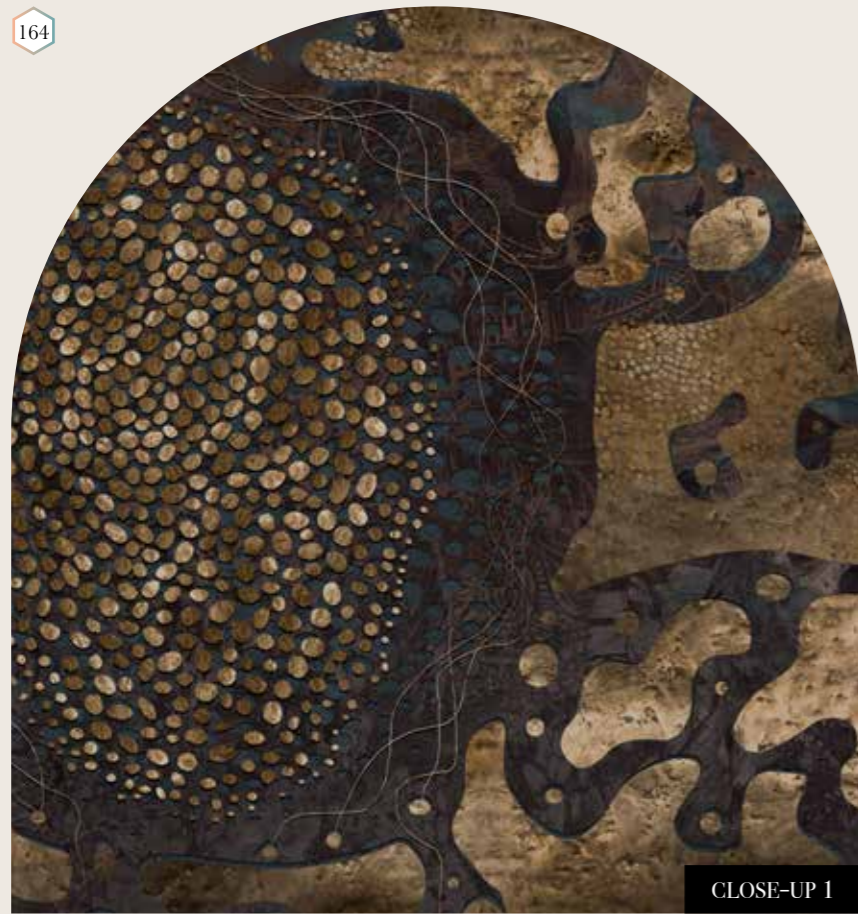

Muance portal

Login to our B2B webshop (portal.muance.eu) to order standard or custom sized murals
Don't have a login? Request access by filling out the form via portal.muance.eu/register.
(Only available for businesses)

Standard specifications:

Size: 500 cm x 270 cm
All murals are printed by default with 50 cm panel widths, but can also be ordered using 100 cm wide panels if desired.
(depending on material chosen below)

Print with your own sizes

This mural can be custom made to fit the dimensions of your wall.

Can be printed with these materials:

- Non-woven matt (50 cm panel) ☒
- Textured Vinyl (50 and 100 cm panels) ☒
- Textile (50 and 100 cm panels) ☒
- Metallic Gold (50 cm panel) ☒
- Metallic Copper (50 cm panel) ☐
- Metallic Silver (50 cm panel) ☐