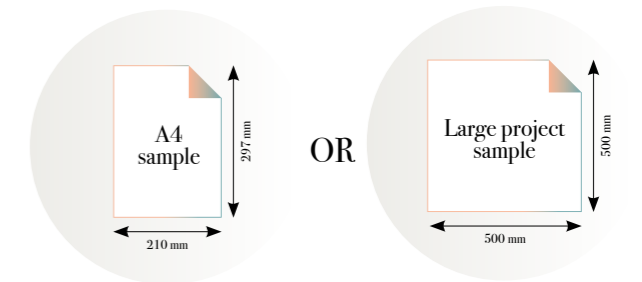

Muance portal

Login to our B2B webshop (portal.muance.eu) to order standard or custom sized murals. Don't have a login? Request access by filling out the form via portal.muance.eu/register. (Only available for businesses)

Standard specifications:

Size: 500 cm x 270 cm. All murals are printed by default with 50 cm panel widths, but can also be ordered using 100 cm wide panels if desired. (depending on material chosen below)

Print with your own sizes

This mural can be custom made to fit the dimensions of your wall.

Can be printed with these materials:

- Non-woven matt (50 cm panel) ☒
- Textured Vinyl (50 and 100 cm panels) ☒
- Textile (50 and 100 cm panels) ☒
- Metallic Gold (50 cm panel) ☐
- Metallic Copper (50 cm panel) ☐
- Metallic Silver (50 cm panel) ☐

Amani Nia

Reference nr: MU14040

50 CM PANEL 1	100 CM PANEL 2	150 CM PANEL 3	200 CM PANEL 4	250 CM PANEL 5	300 CM PANEL 6	350 CM PANEL 7	400 CM PANEL 8	450 CM PANEL 9	500 CM PANEL 10
100 CM PANEL 1		200 CM PANEL 2		300 CM PANEL 3		400 CM PANEL 4		500 CM PANEL 5	

Request a sample

Request a wallpaper sample for a more accurate representation of colors, textures and image quality. It is also advisable if you want to see the wallpaper on a metallic material. Samples can also be ordered through our online portal (portal.muance.eu).

Also available in these versions: