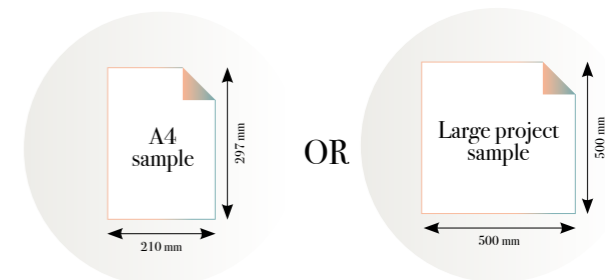

Muance portal

Login to our B2B webshop (portal.muance.eu) to order standard or custom sized murals. Don't have a login? Request access by filling out the form via portal.muance.eu/register. (Only available for businesses)

Standard specifications:

Size: 500 cm x 270 cm
All murals are printed by default with 50 cm panel widths, but can also be ordered using 100 cm wide panels if desired. (depending on material chosen below)

Print with your own sizes

This mural can be custom made to fit the dimensions of your wall.

Can be printed with these materials:

- Non-woven matt (50 cm panel) ☒
- Textured Vinyl (50 and 100 cm panels) ☒
- Textile (50 and 100 cm panels) ☒
- Metallic Gold (50 cm panel) ☒
- Metallic Copper (50 cm panel) ☐
- Metallic Silver (50 cm panel) ☐

Floral garden

Reference nr: MU14085

50 CM PANEL 1	100 CM PANEL 2	150 CM PANEL 3	200 CM PANEL 4	250 CM PANEL 5	300 CM PANEL 6	350 CM PANEL 7	400 CM PANEL 8	450 CM PANEL 9	500 CM PANEL 10
100 CM PANEL 1		200 CM PANEL 2		300 CM PANEL 3		400 CM PANEL 4		500 CM PANEL 5	

Request a sample

Request a wallpaper sample for a more accurate representation of colors, textures and image quality. It is also advisable if you want to see the wallpaper on a metallic material. Samples can also be ordered through our online portal (portal.muance.eu).

Also available in these versions: