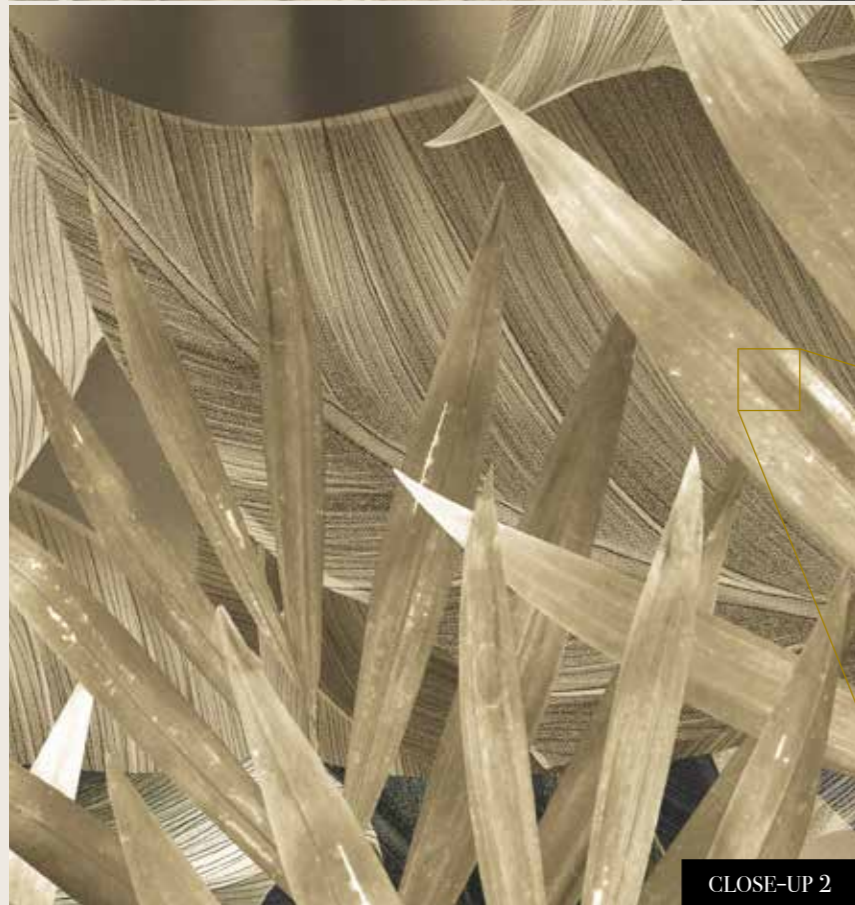

CLOSE-UP 2

Muance portal

Login to our B2B webshop (portal.muance.eu) to order standard or custom sized murals. Don't have a login? Request access by filling out the form via portal.muance.eu/register. (Only available for businesses)

Standard specifications:

Size: 500 cm x 270 cm
All murals are printed by default with 50 cm panel widths, but can also be ordered using 100 cm wide panels if desired. (depending on material chosen below)

Print with your own sizes

This mural can be custom made to fit the dimensions of your wall.

Can be printed with these materials:

- Non-woven matt (50 cm panel) ☒
- Textured Vinyl (50 and 100 cm panels) ☒
- Textile (50 and 100 cm panels) ☒
- Metallic Gold (50 cm panel) ☒
- Metallic Copper (50 cm panel) ☐
- Metallic Silver (50 cm panel) ☐