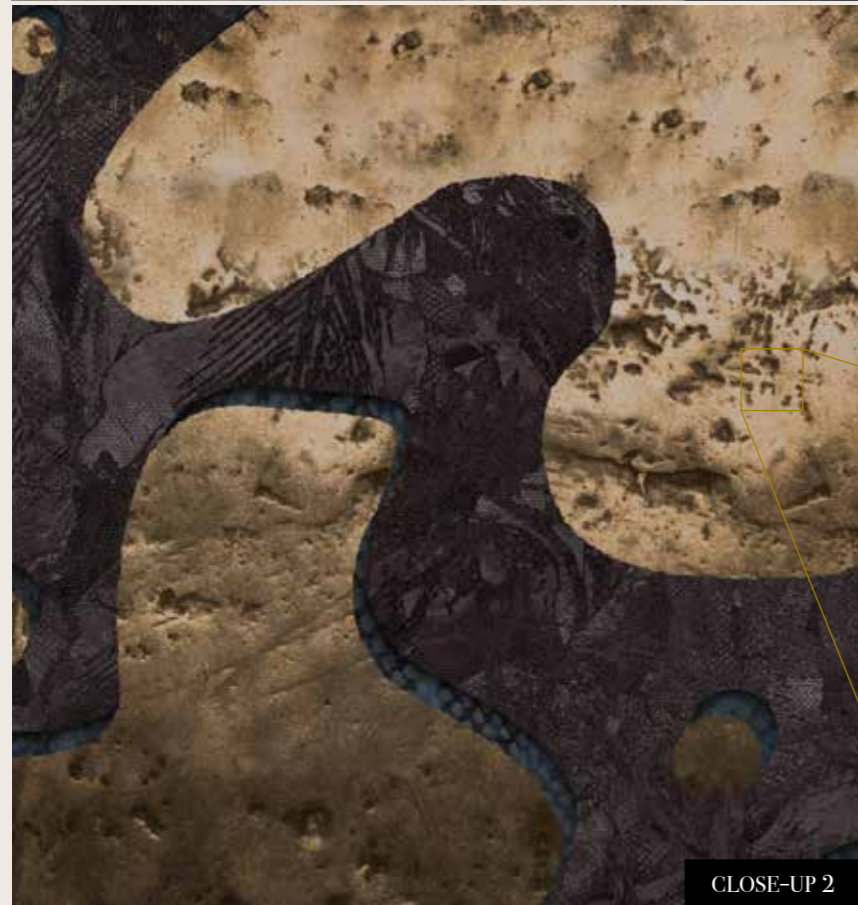

Muance portal

Login to our B2B webshop (portal.muance.eu) to order standard or custom sized murals
Don't have a login? Request access by filling out the form via portal.muance.eu/register.
(Only available for businesses)

Standard specifications:

Size: 500 cm x 270 cm
All murals are printed by default with 50 cm panel widths, but can also be ordered using 100 cm wide panels if desired.
(depending on material chosen below)

Print with your own sizes

This mural can be custom made to fit the dimensions of your wall.

Can be printed with these materials:

- Non-woven matt (50 cm panel) ☒
- Textured Vinyl (50 and 100 cm panels) ☒
- Textile (50 and 100 cm panels) ☒
- Metallic Gold (50 cm panel) ☒
- Metallic Copper (50 cm panel) ☐
- Metallic Silver (50 cm panel) ☐

CLOSE-UP 2

Ornament

Reference nr: MU14094

50 CM PANEL 1	100 CM PANEL 2	150 CM PANEL 3	200 CM PANEL 4	250 CM PANEL 5	300 CM PANEL 6	350 CM PANEL 7	400 CM PANEL 8	450 CM PANEL 9	500 CM PANEL 10
100 CM PANEL 1		200 CM PANEL 2		300 CM PANEL 3		400 CM PANEL 4		500 CM PANEL 5	

Request a sample

Request a wallpaper sample for a more accurate representation of colors, textures and image quality. It is also advisable if you want to see the wallpaper on a metallic material. Samples can also be ordered through our online portal (portal.muance.eu).

Also available in these versions:

* available on Copper

*available on Silver