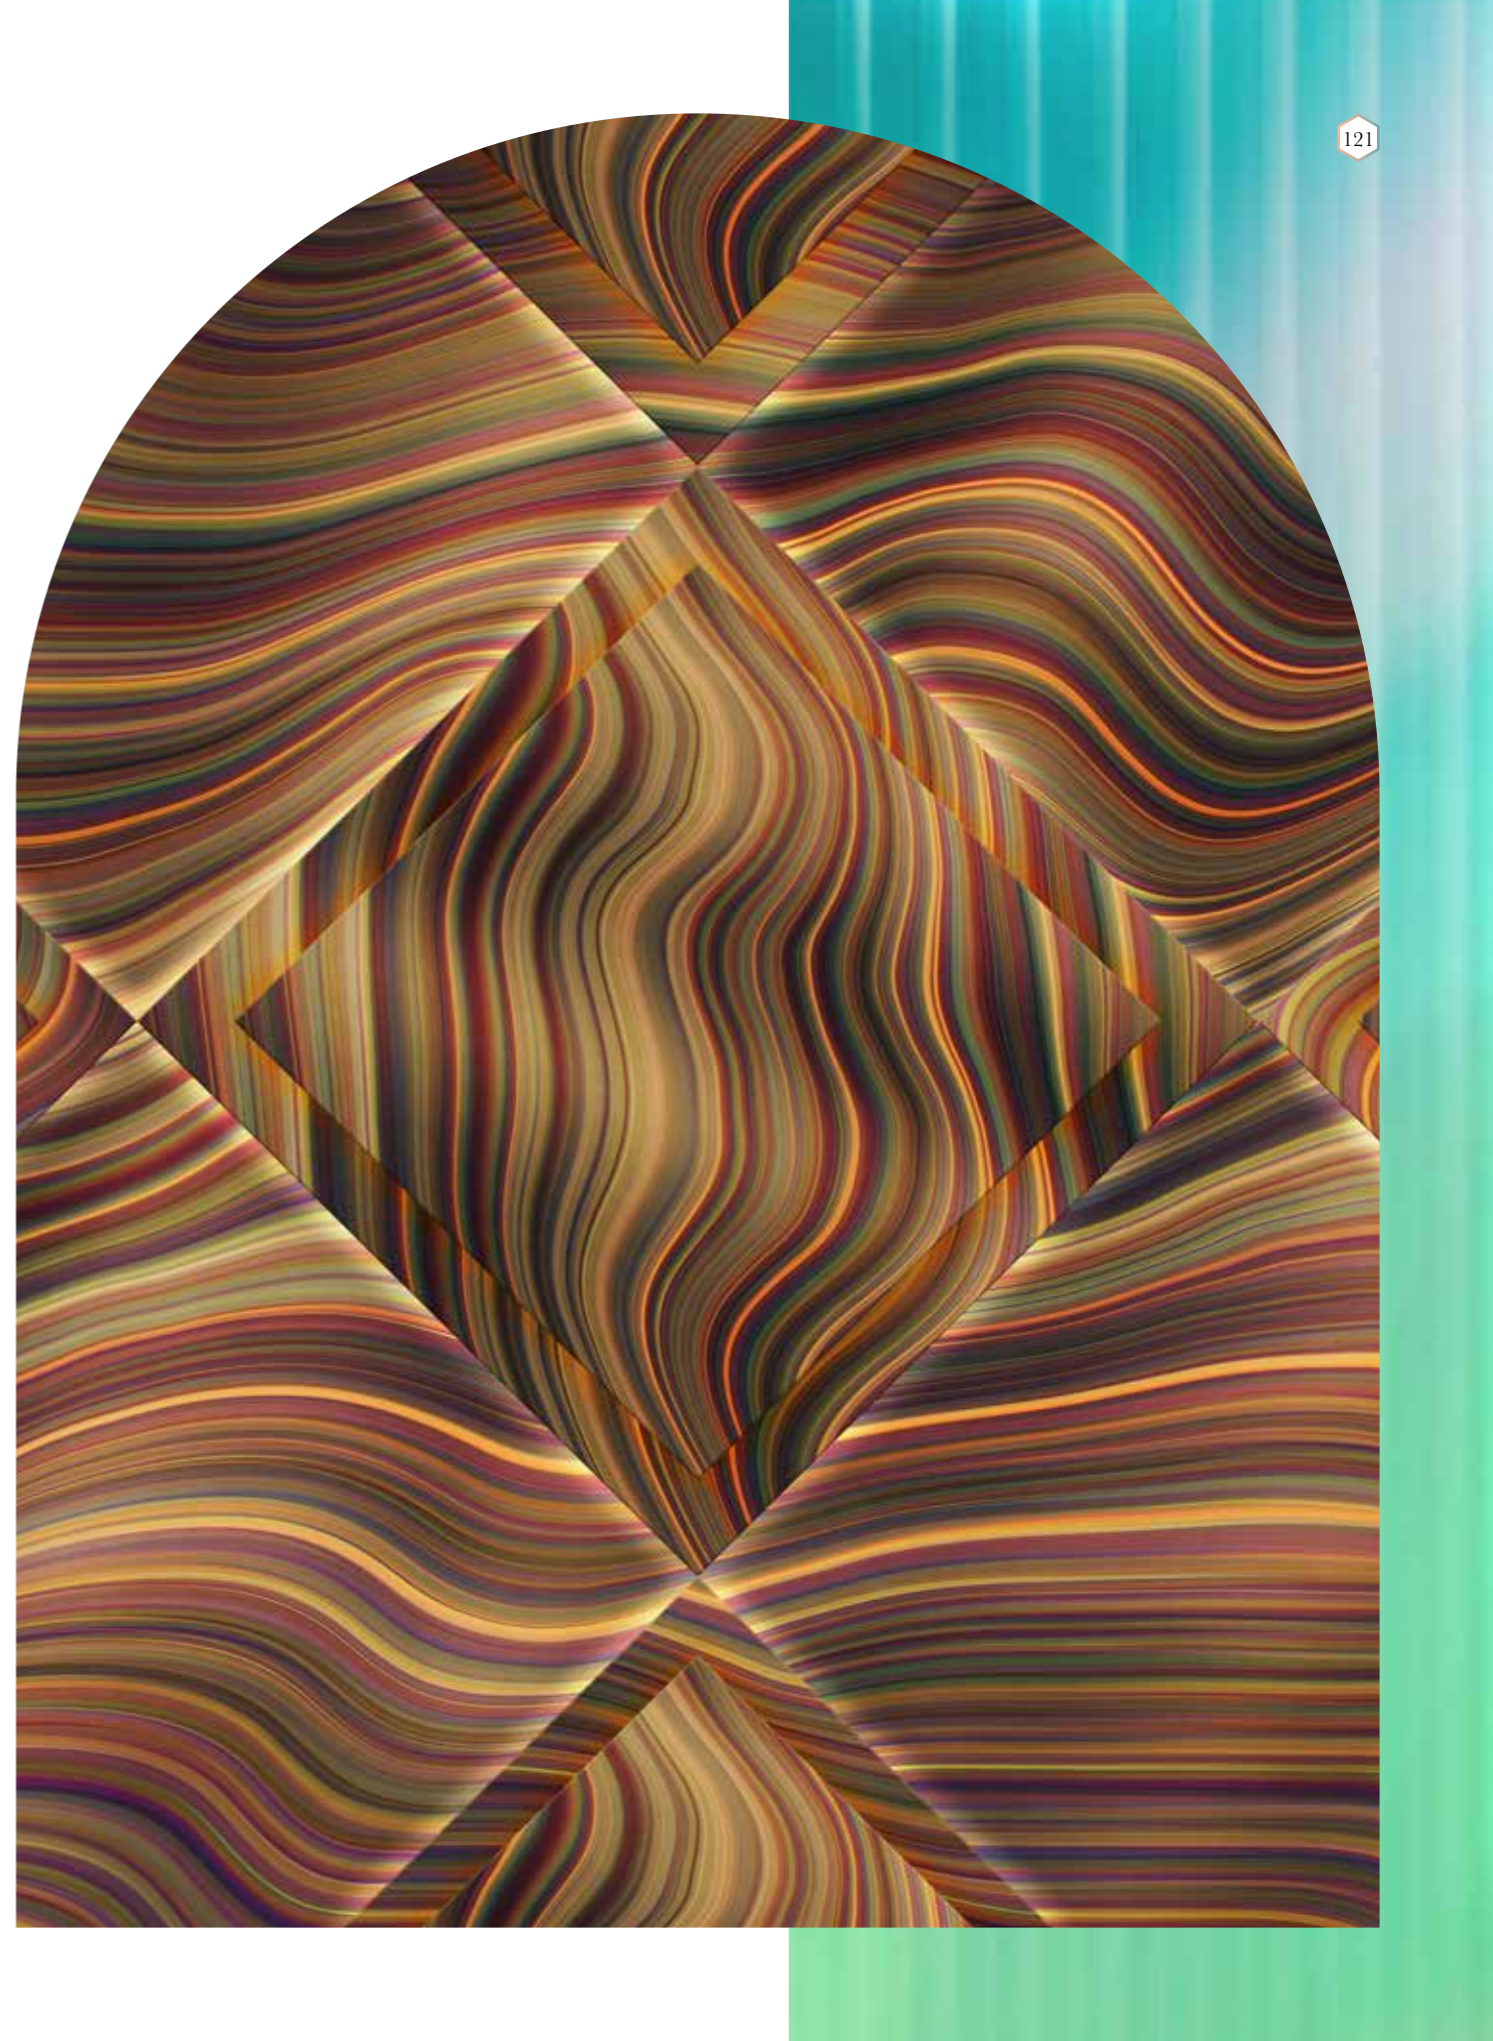

### Also available in these versions:

Reference nr: MU14068

Reference nr: MU14069

*MUANCE*

CLOSE-UP 1

CLOSE-UP 2

SCALE 1:1